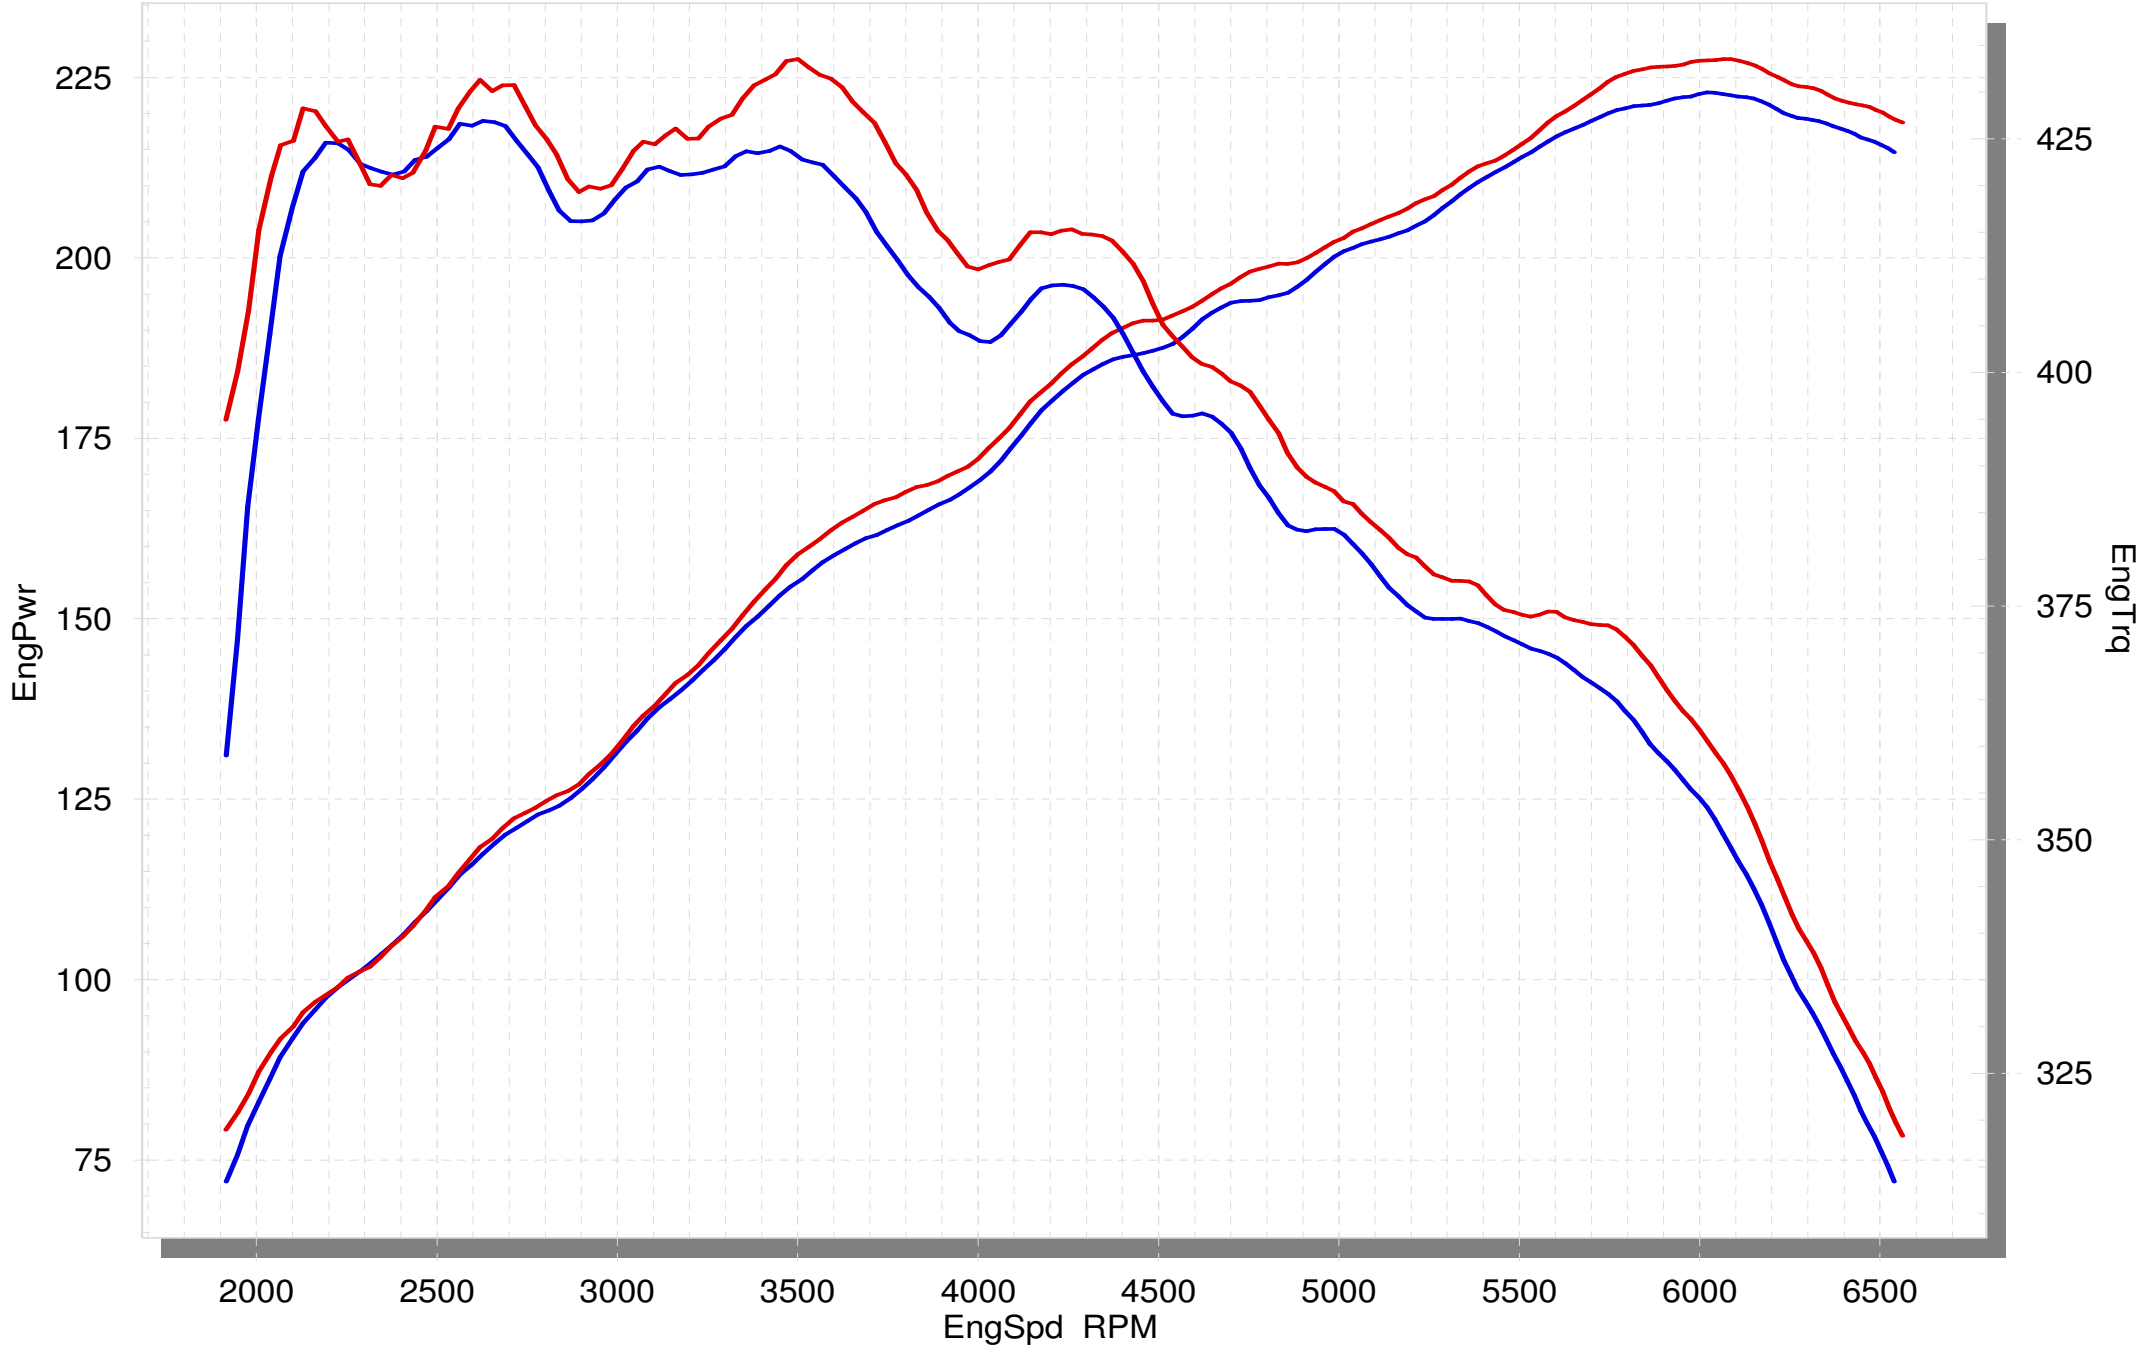

BMW 335i (type F30)

STOCK

EVOLUTION

SuperFlow WinDyn™ V2.7

Discover other performance exhaust systems on our website.