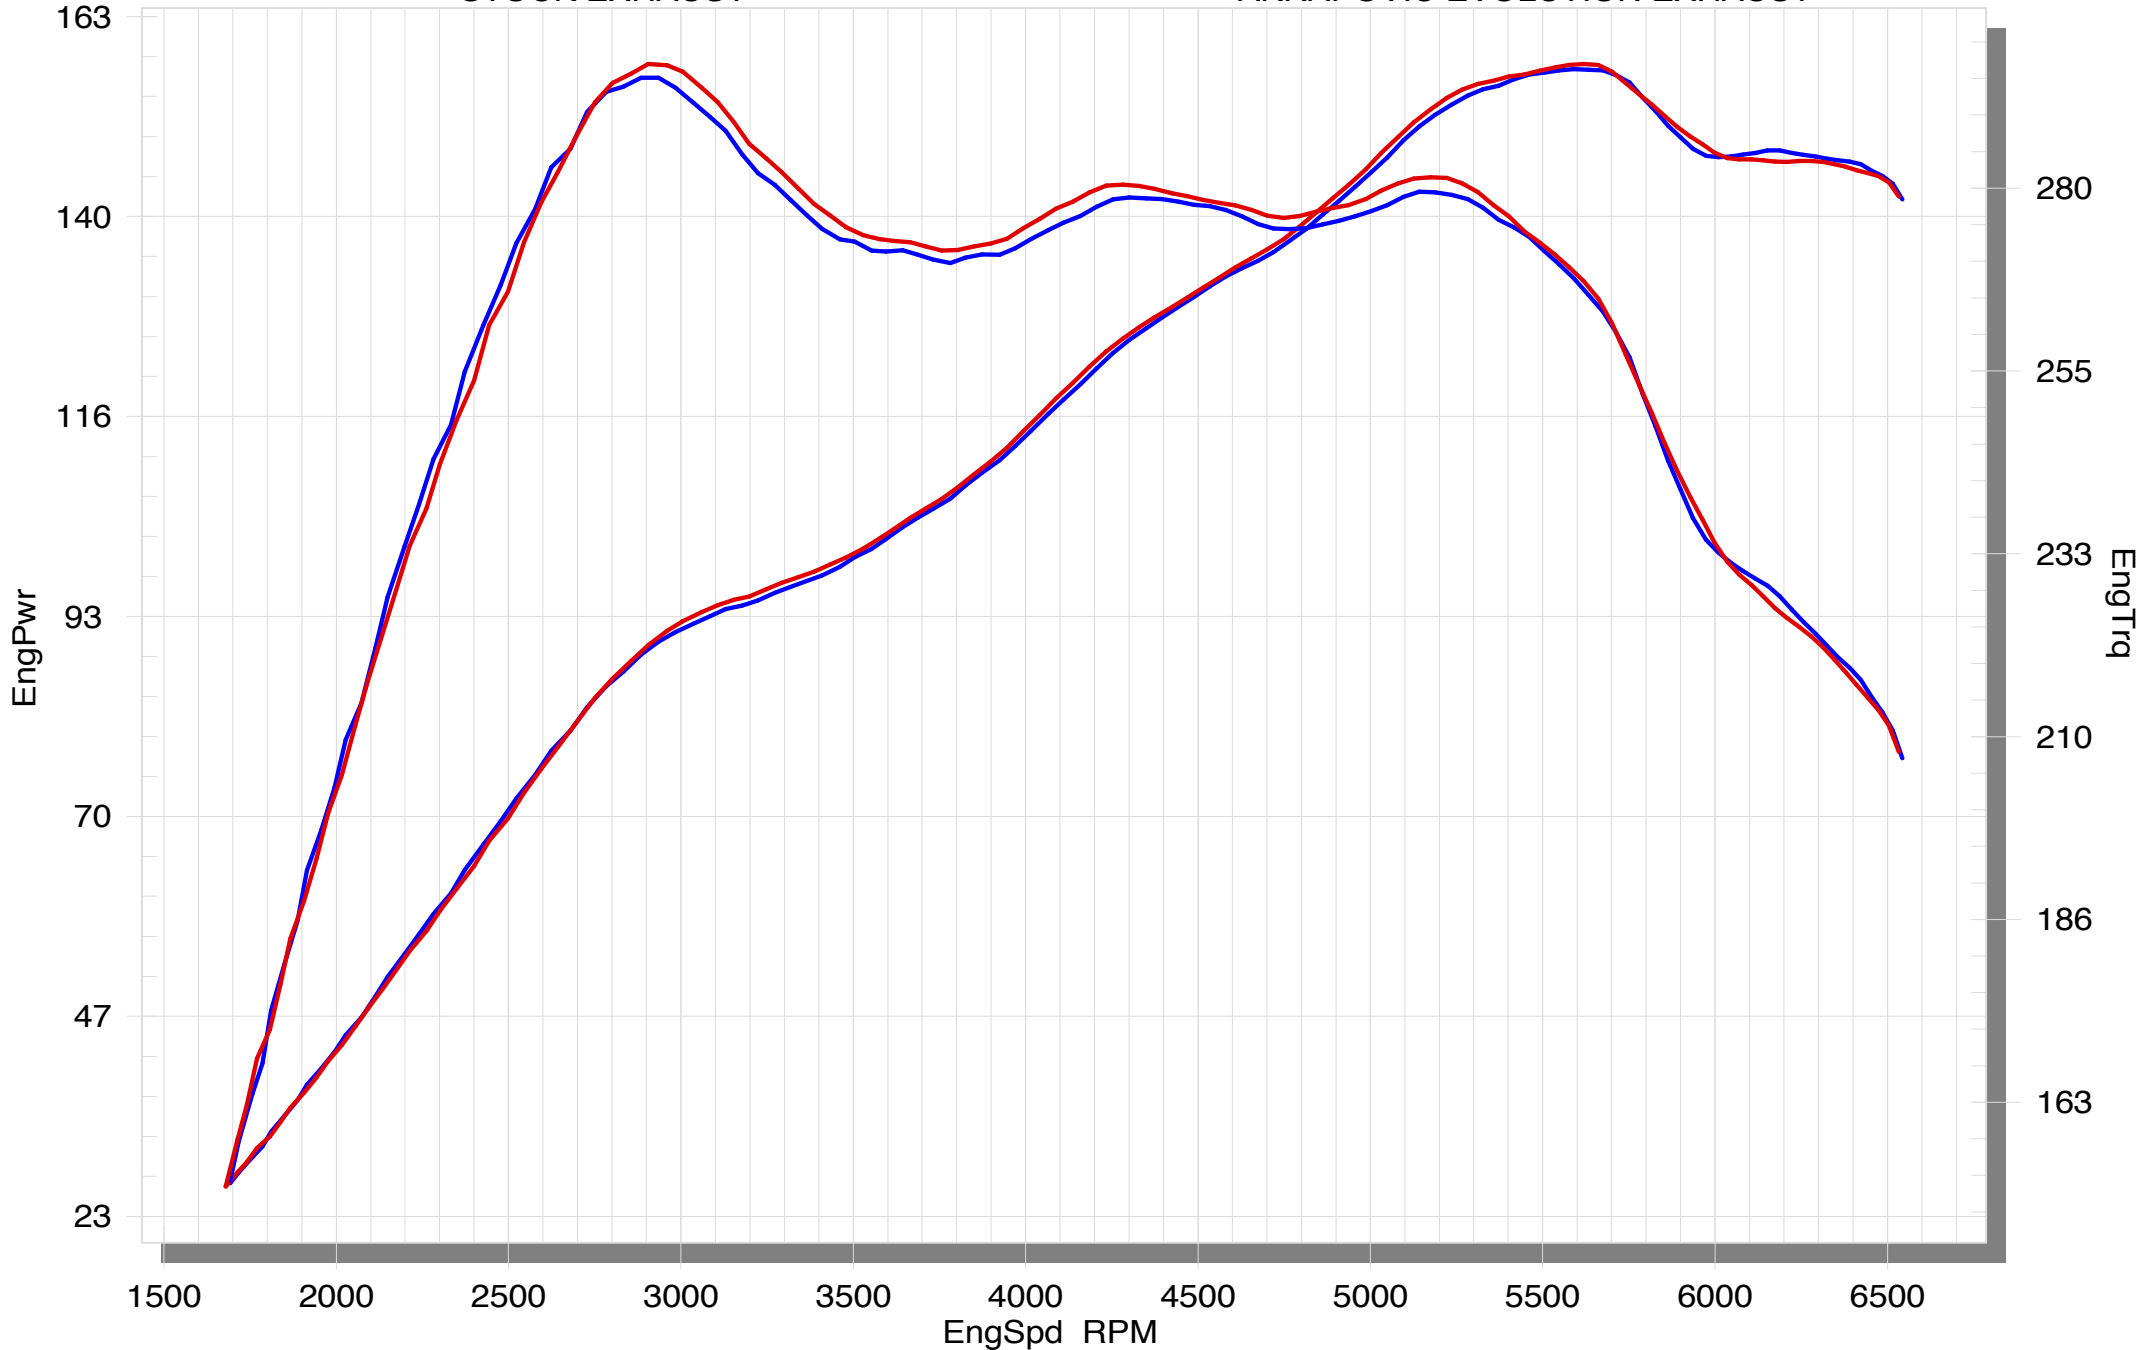

MINI COOPER S JCW

STOCK EXHAUST

AKRAPOVIC EVOLUTION EXHAUST

SuperFlow WinDyn™ V2.7

Discover other performance exhaust systems on our website.