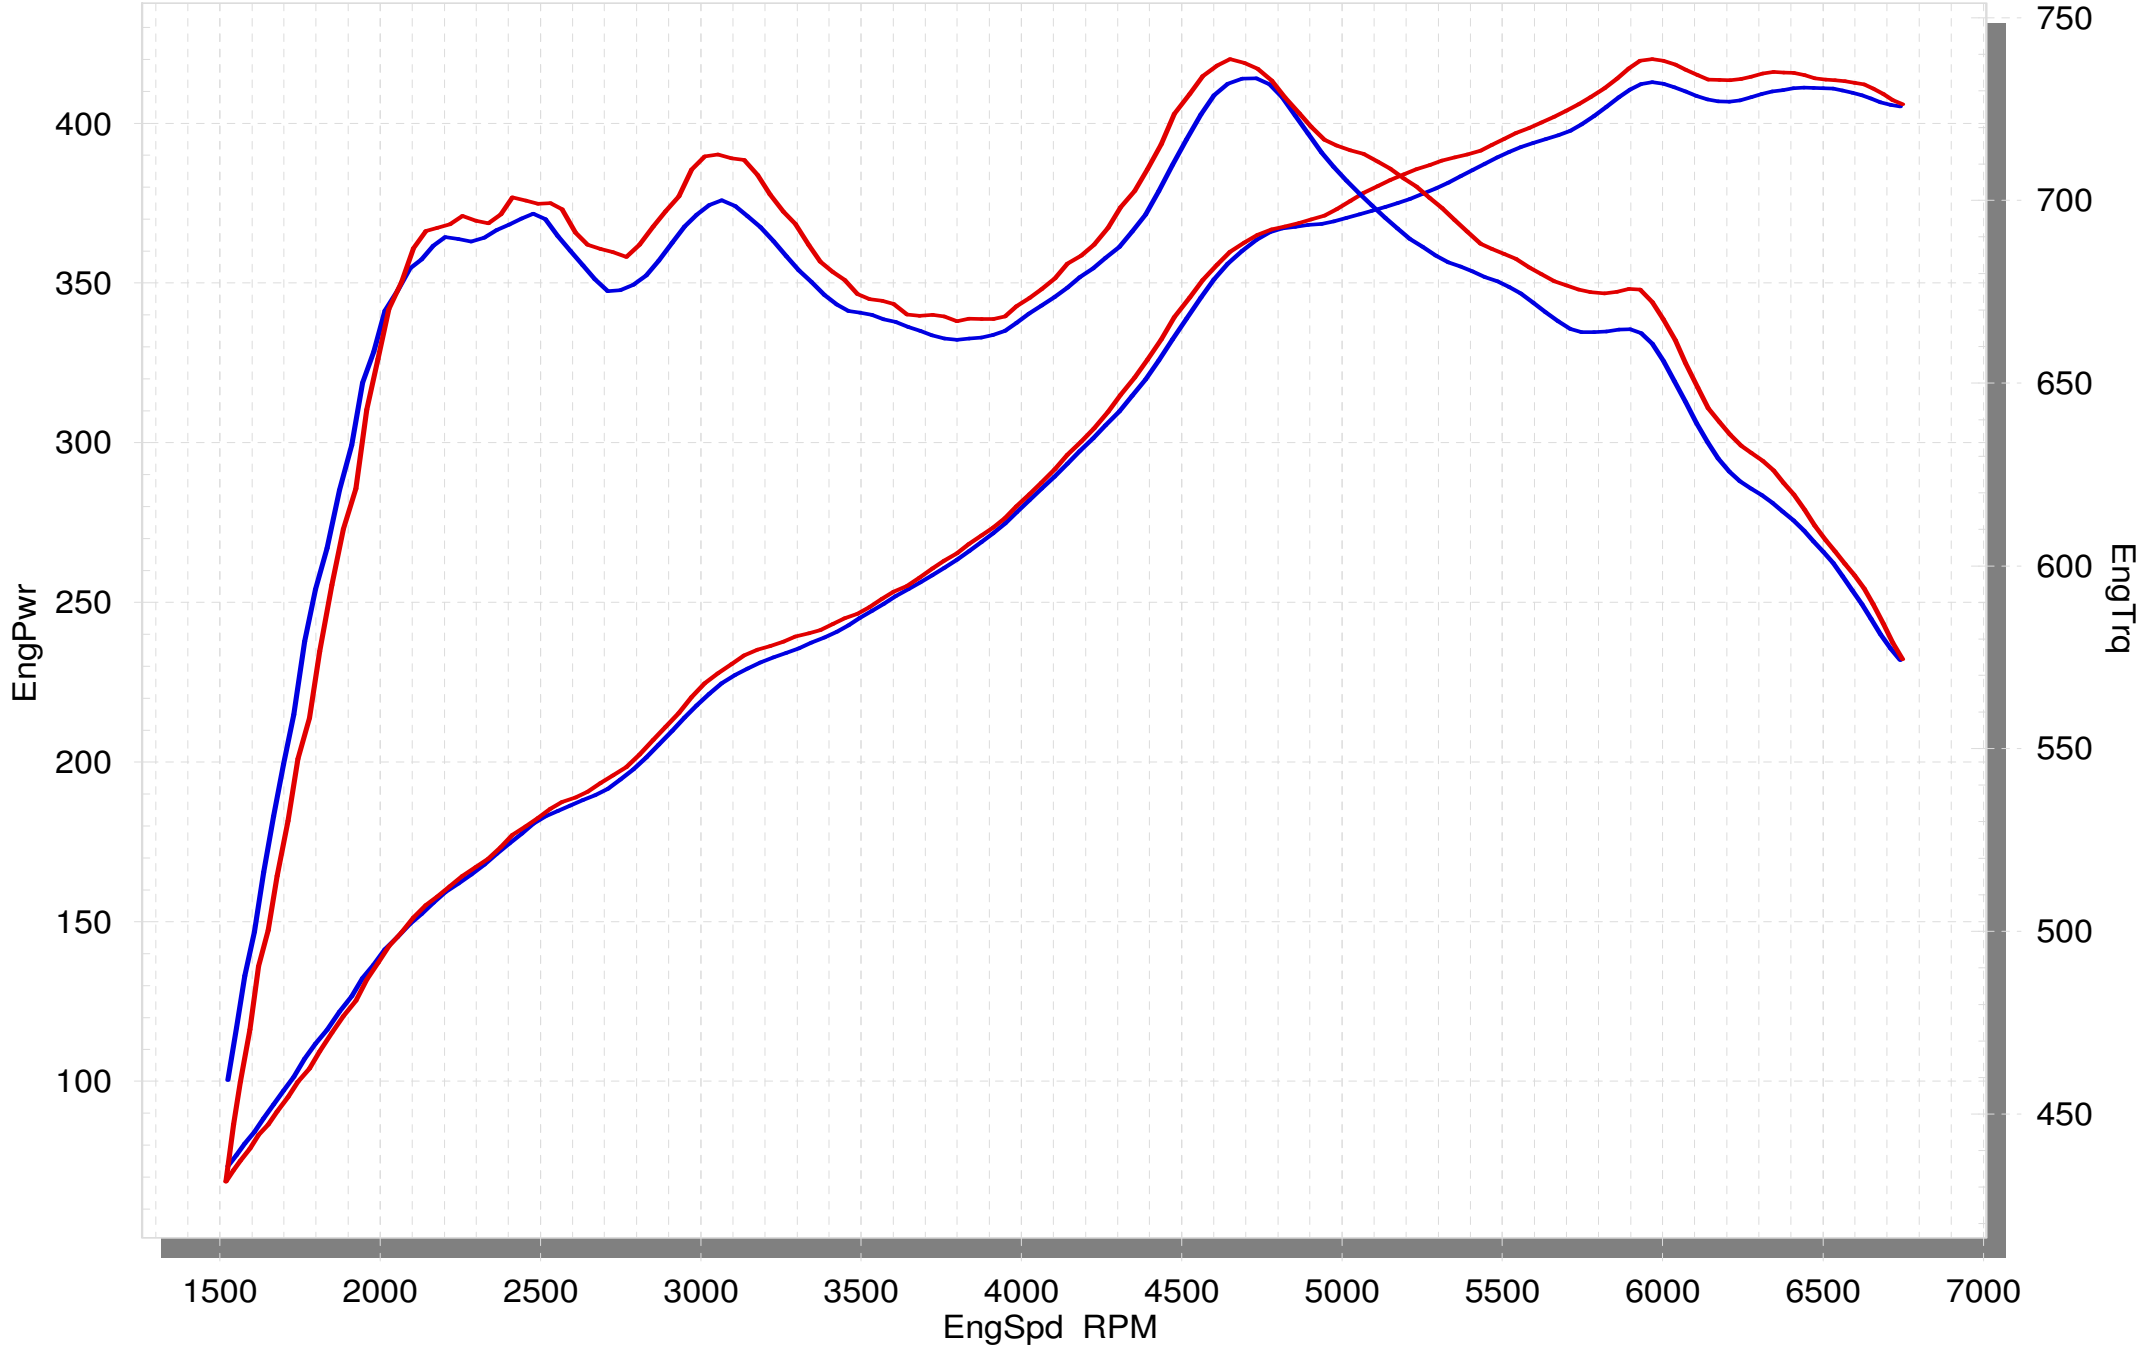

BMW M6 (type F12, F13)

STOCK

EVOLUTION

SuperFlow WinDyn™ V2.7

Discover other performance exhaust systems on our website.