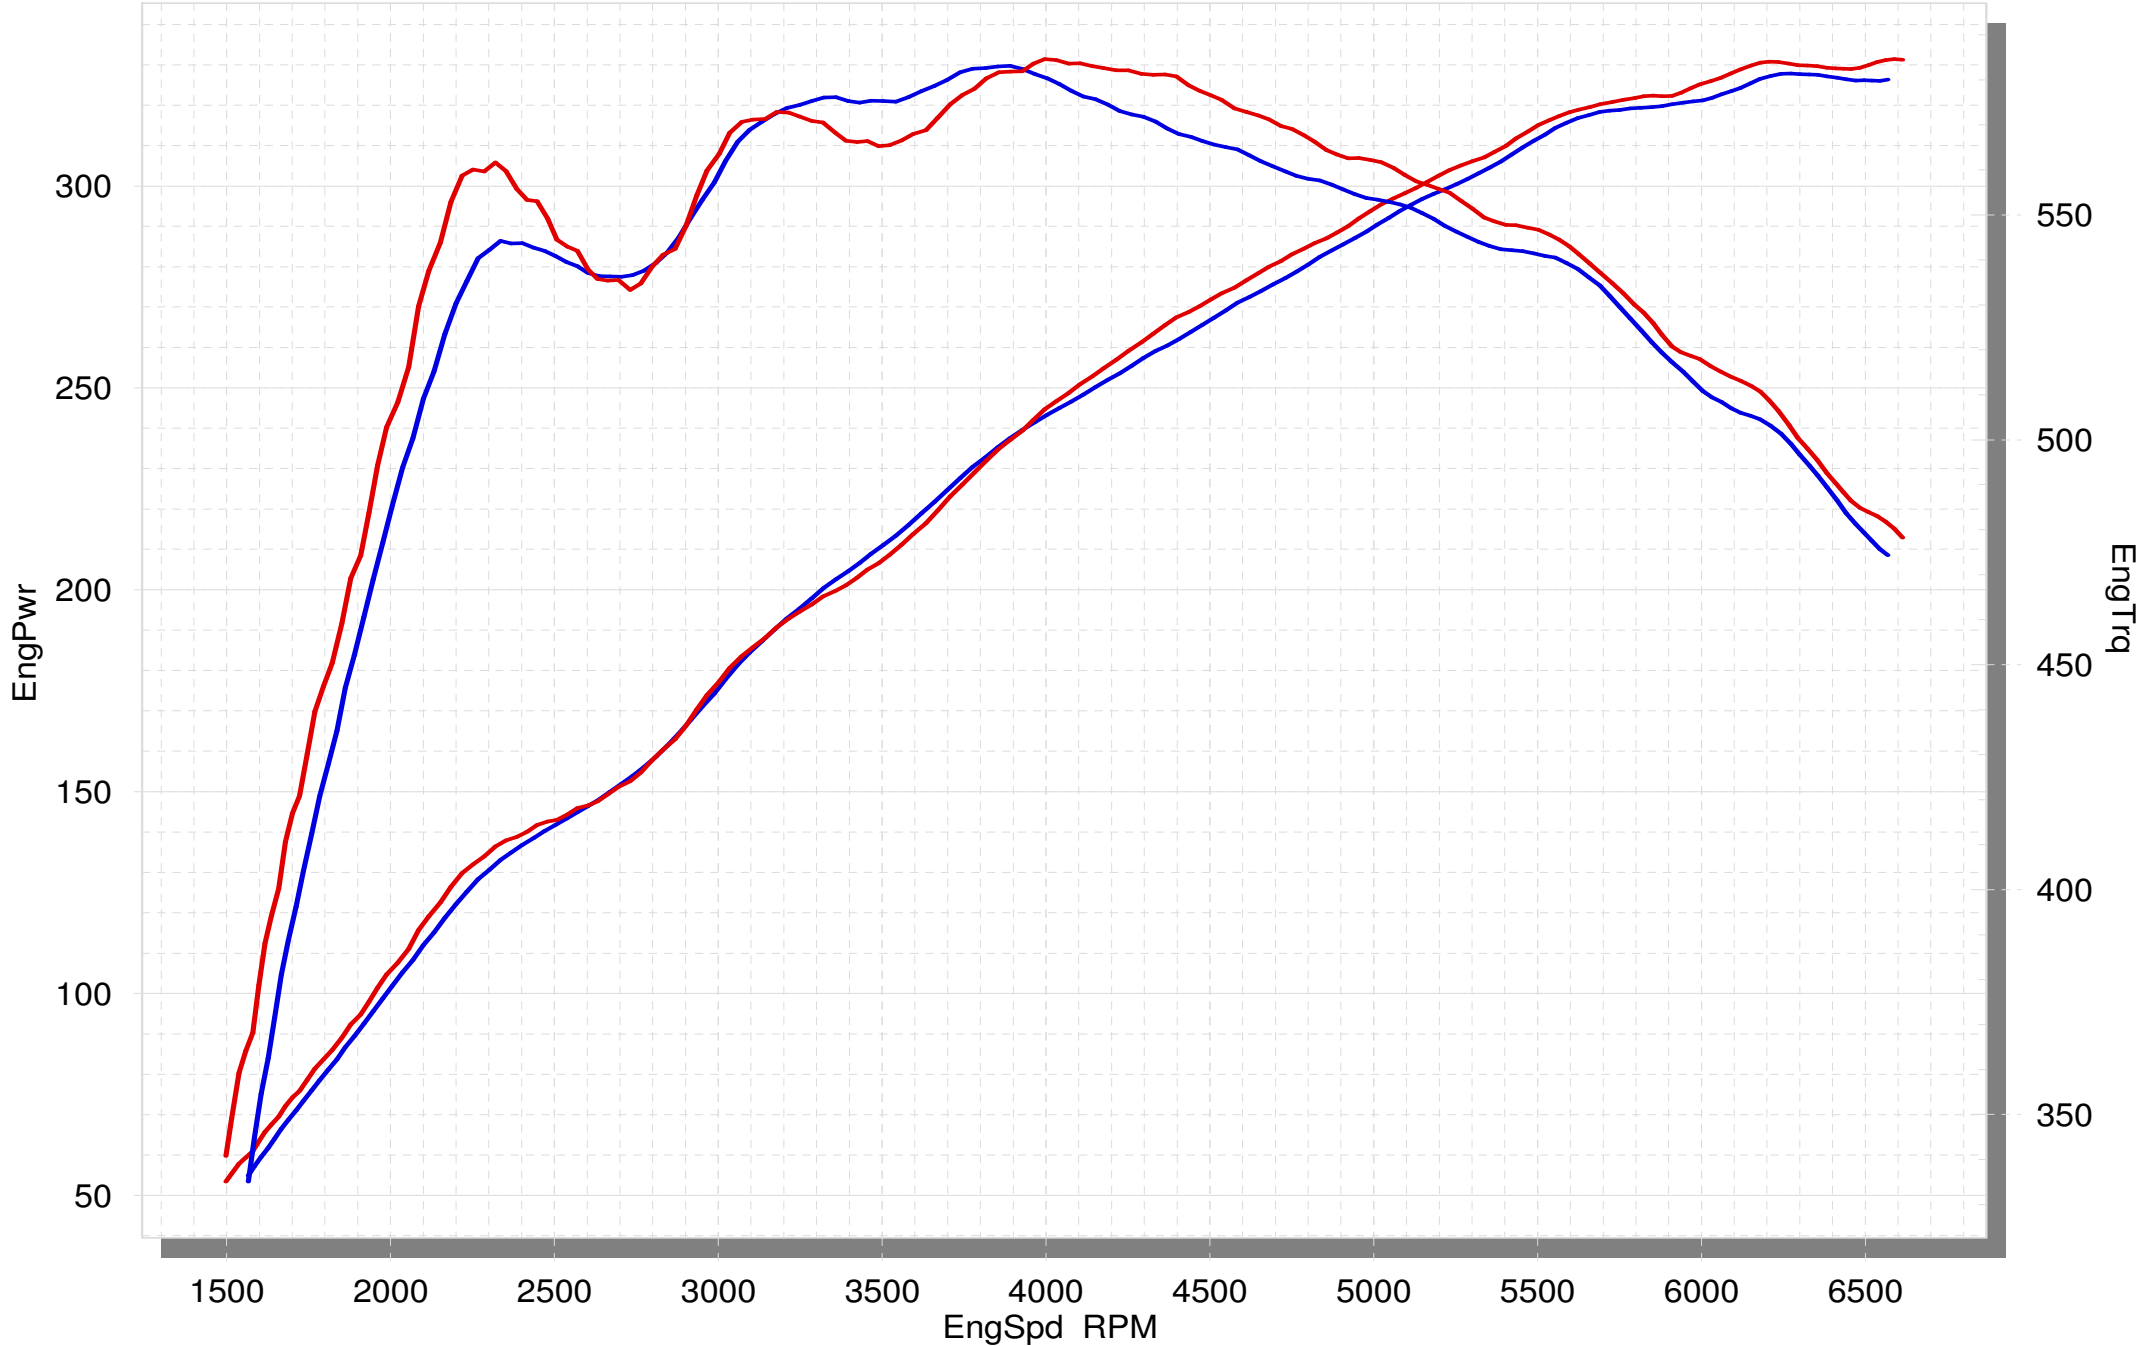

# BMW M3 (type F80) / M4 (type F82)

STOCK

SLIP-ON

SuperFlow WinDyn™ V2.7

Discover other performance exhaust systems on our website.