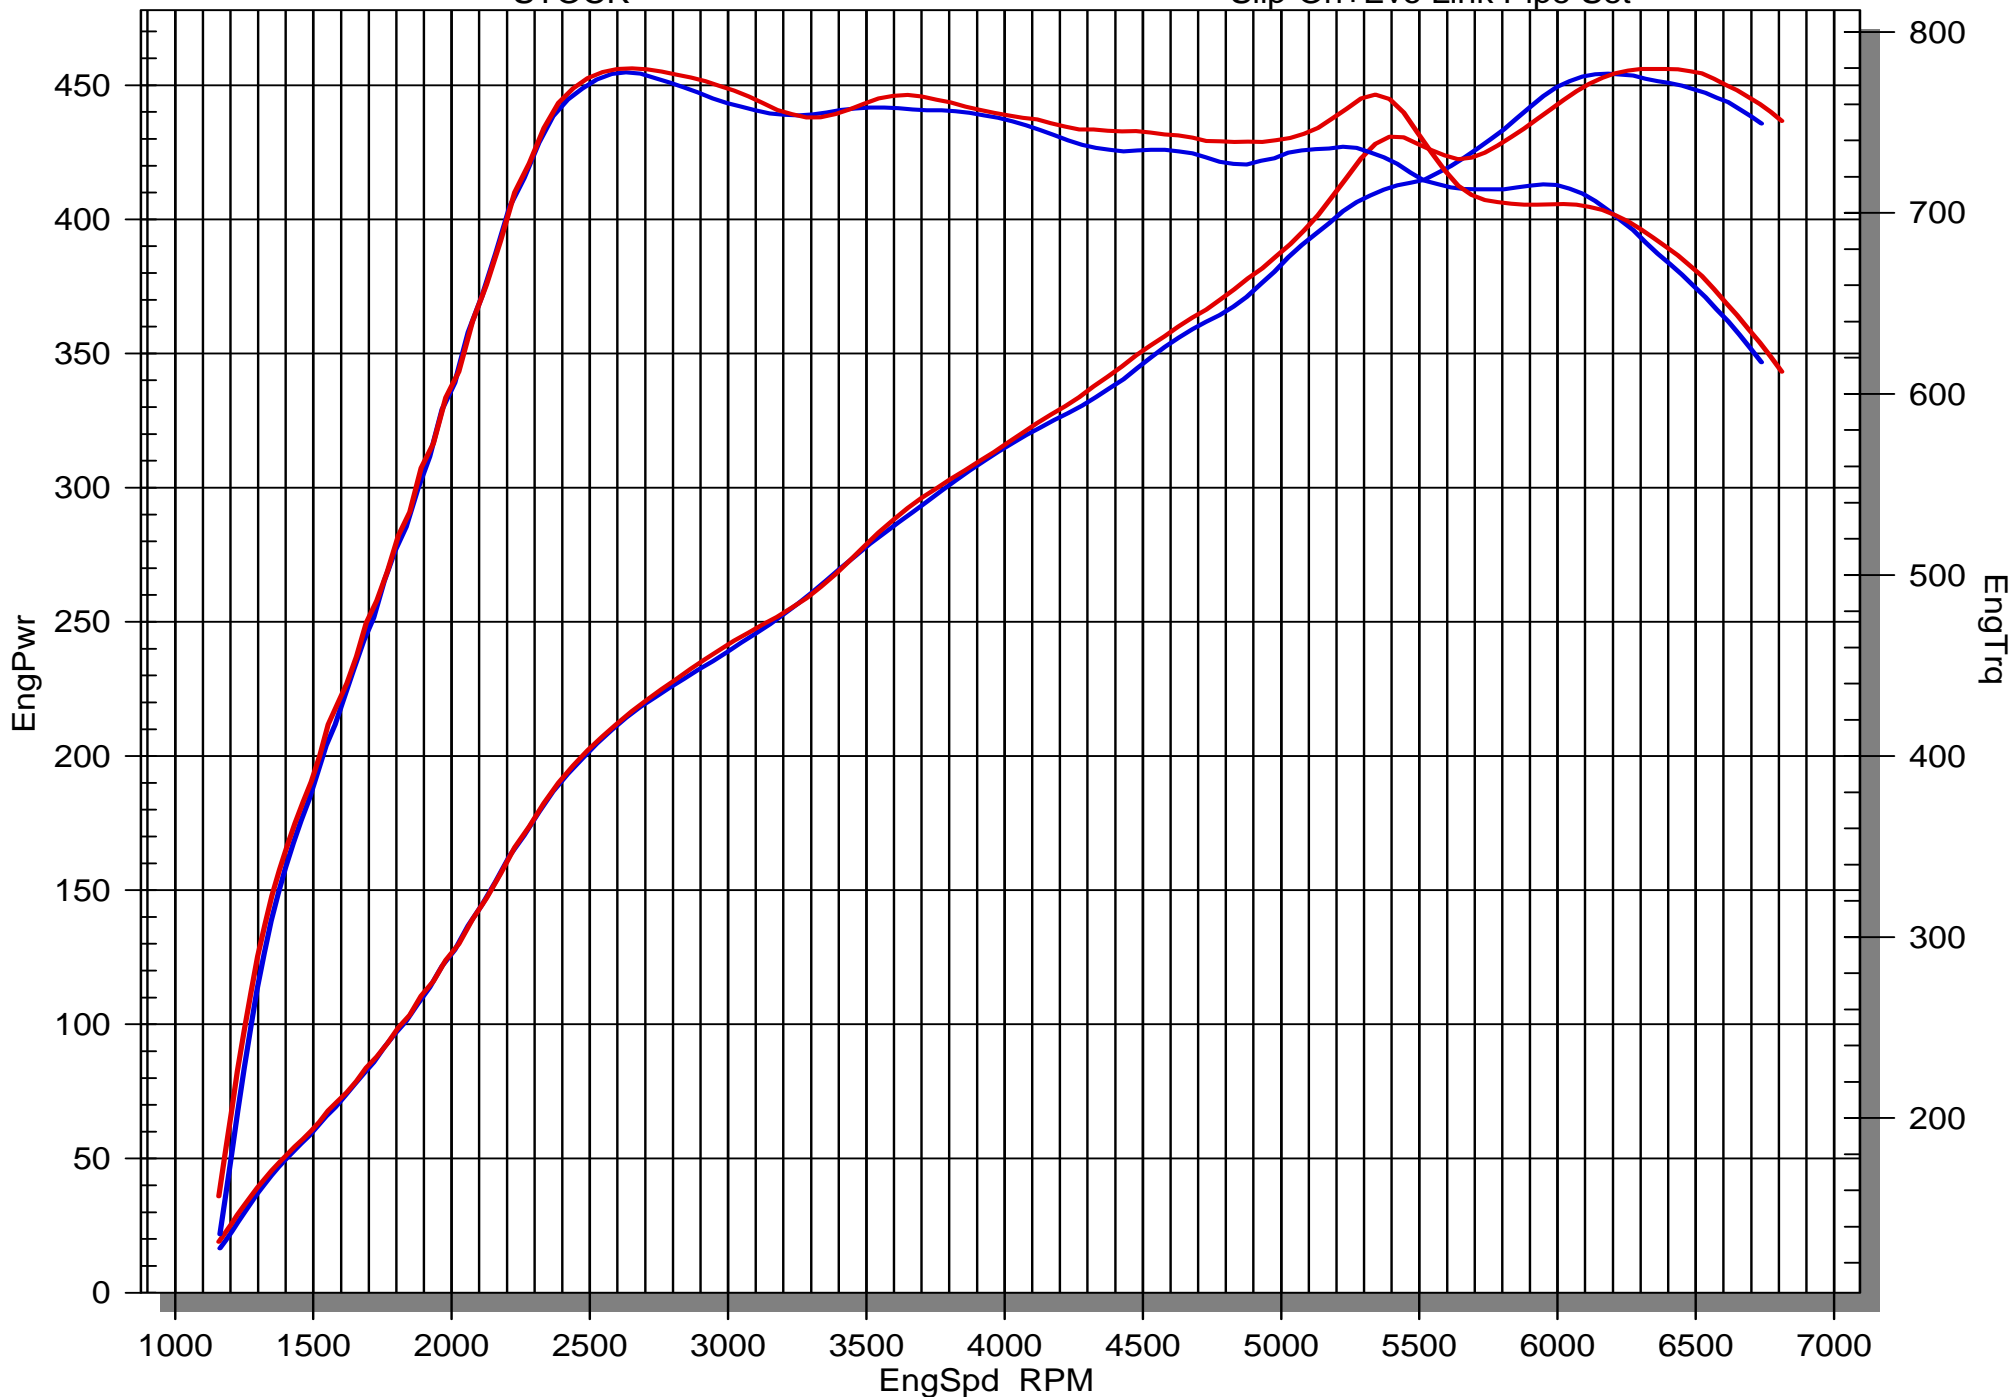

# BMW M8 Competition type F92

STOCK

Slip-On+Evo Link Pipe Set

SuperFlow WinDyn™ V

Learn more about exhaust systems on our website.