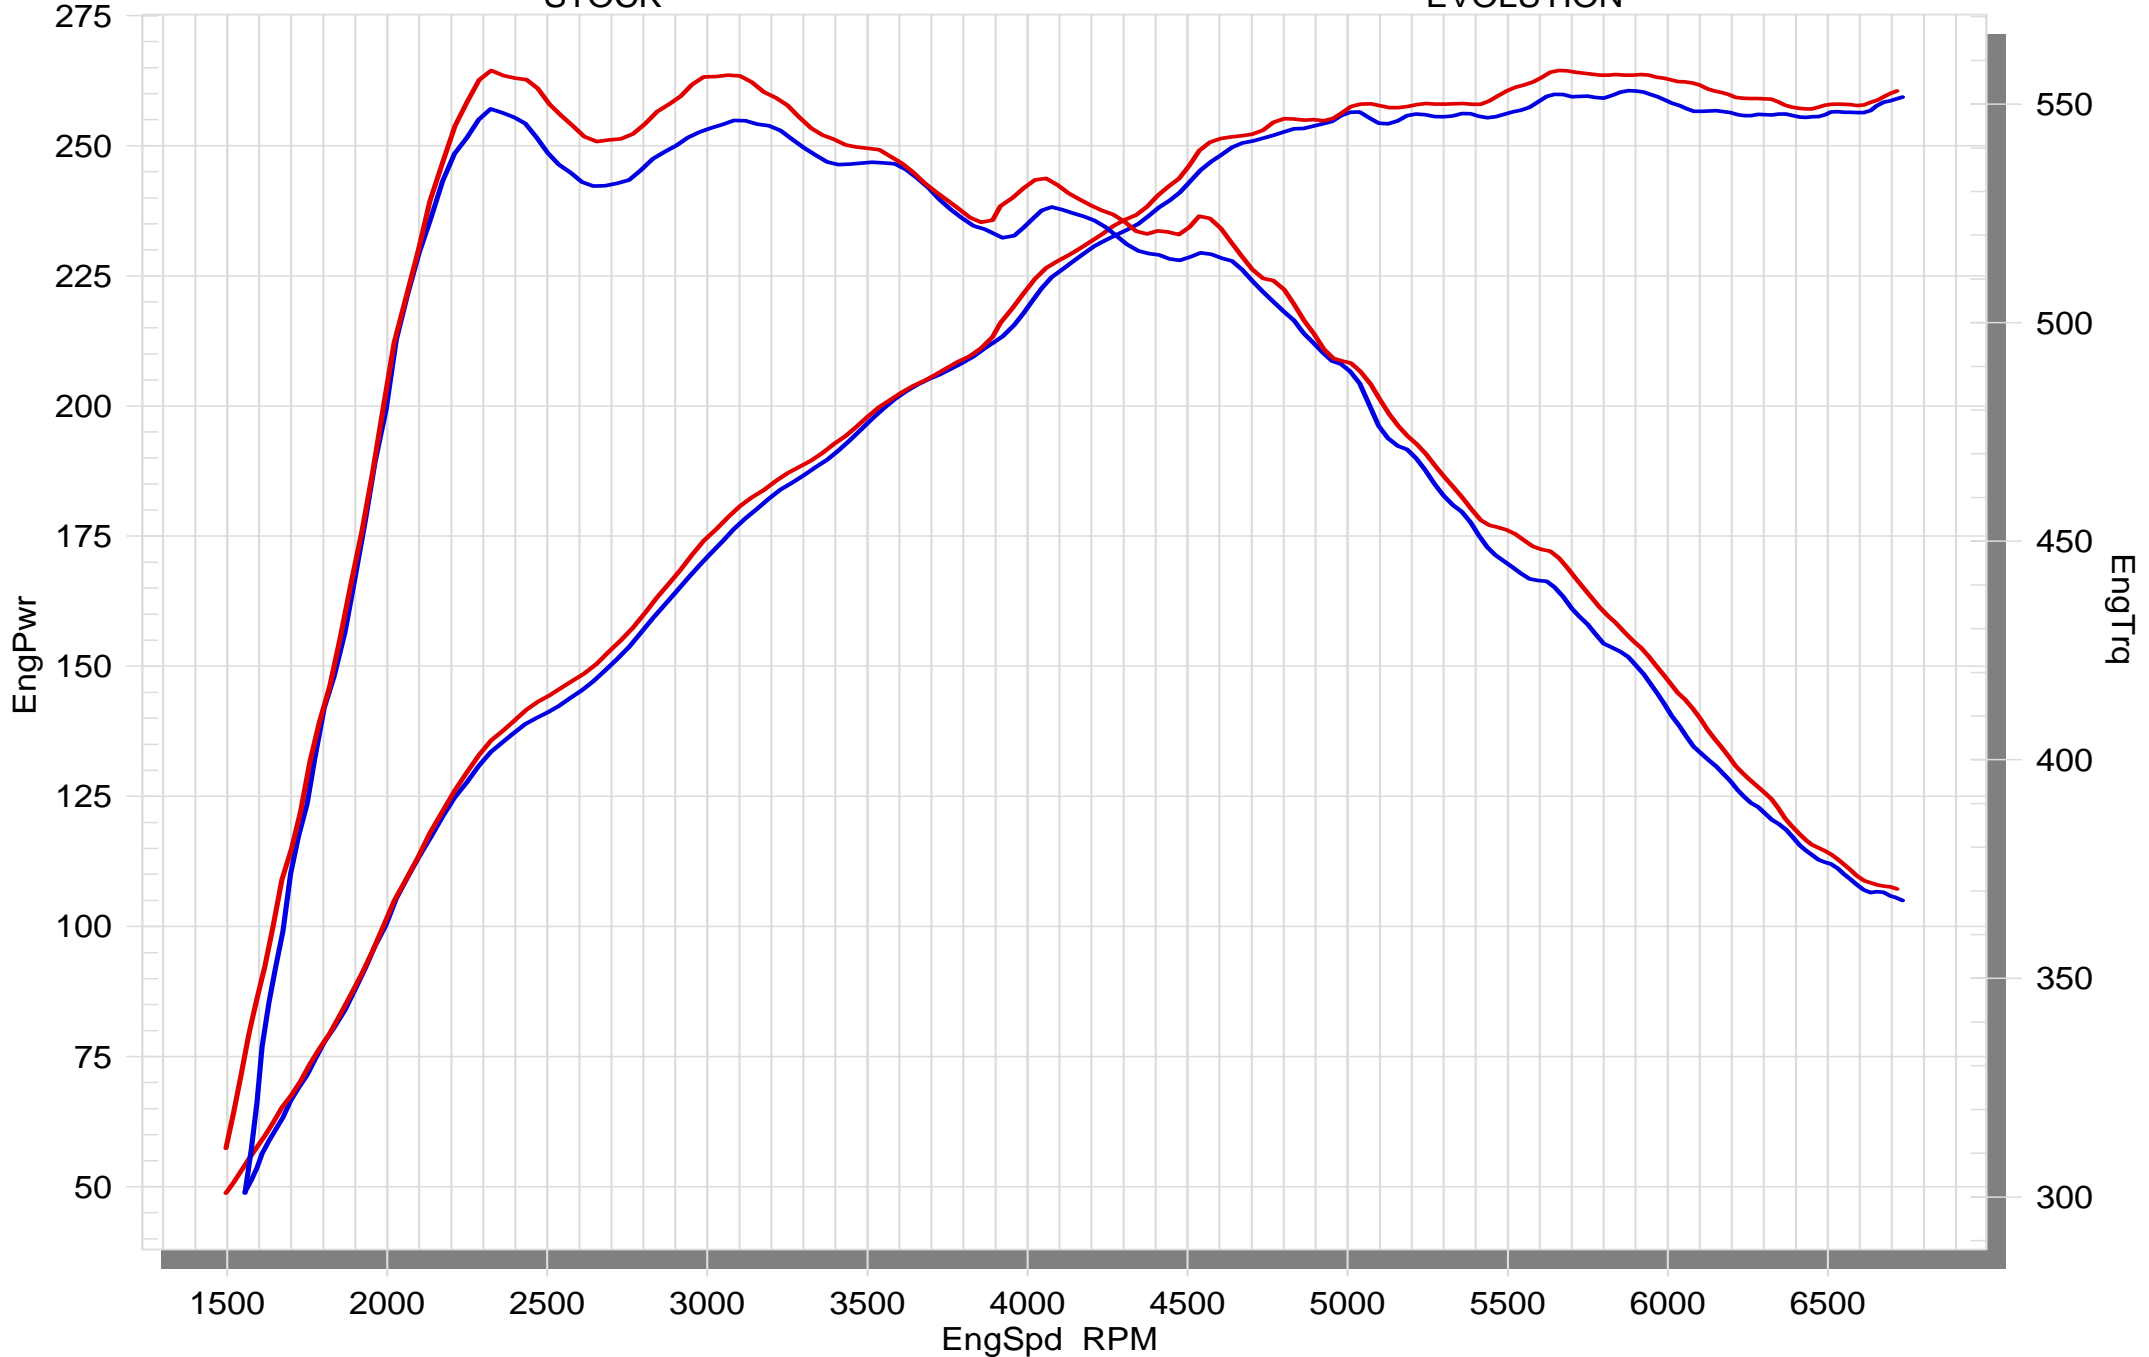

BMW M240i (type F22, F23)

STOCK

EVOLUTION

SuperFlow WinDyn™ V

Discover other performance exhaust systems on our website.