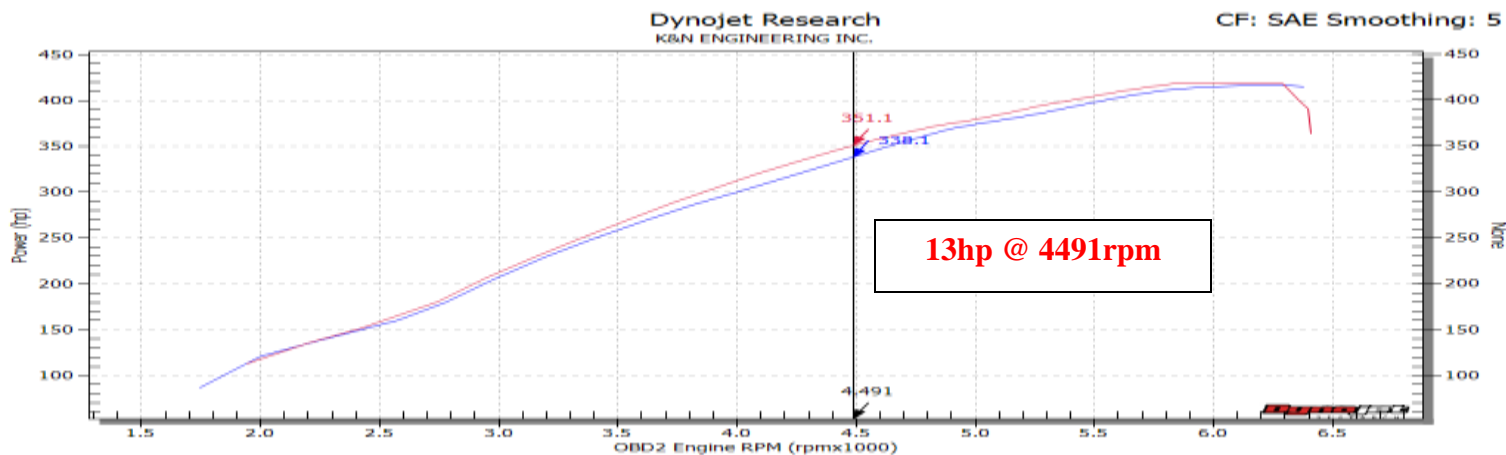

The Performance Intake Company™

Run Title: Stock 2016 Dodge Challenger 6.4L
Run Notes: Baseline stock run. 12301 miles. 3rd gear run.

Run Title: AIRAID 2016 Dodge Challenger 6.4L
Run Notes: AIRAID intake kit #AIR-352-388 installed. 12301 miles. 3rd gear run.