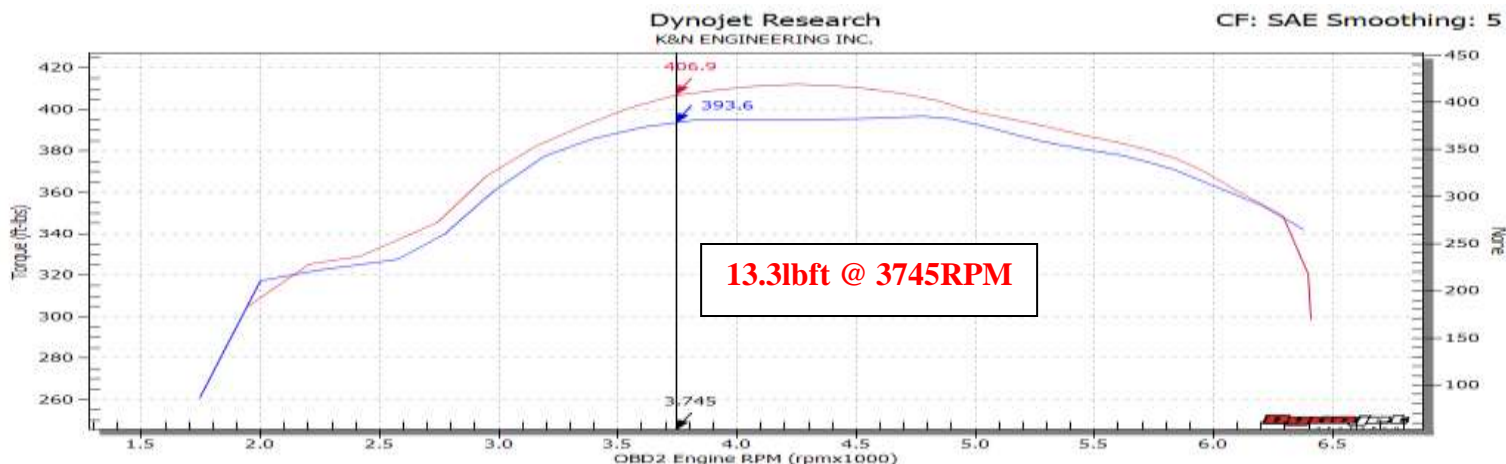

The Performance Intake Company™

Run Title: Stock 2016 Dodge Challenger 6.4L
Run Notes: Baseline stock run. 12301 miles. 3rd gear run.

Run Title: AIRAID 2016 Dodge Challenger 6.4L
Run Notes: AIRAID intake kit #AIR-352-388 installed. 12301 miles. 3rd gear run.