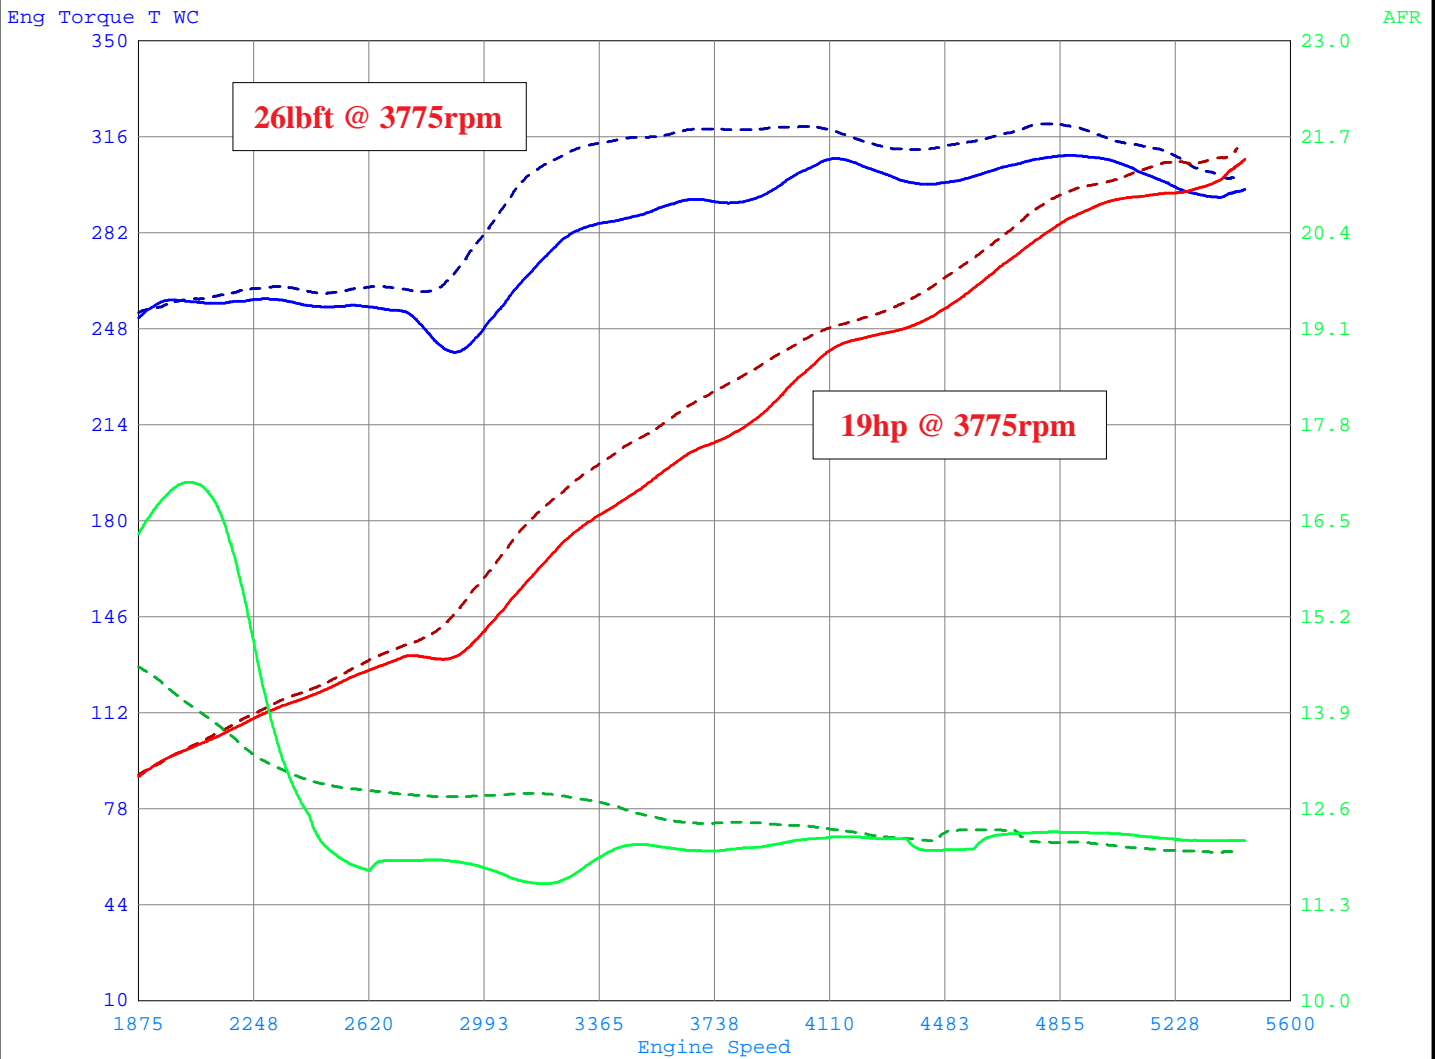

Date Printed : 2015/08/17 Filter Mode : FIR
 Time Printed : 10:42:10 Filter Value : 70

| Run# | P/N | Acquired | Test Comments |
|------|------------|----------------|------------------------------------|
| 1 | AIR-400293 | 07/06 12:58:19 | 2015 Ford F-150 5.0L Stock Intake |
| 2 | AIR-400293 | 07/06 16:24:39 | 2015 Ford F-150 5.0L Airaid Intake |
| 3 | | | |

| Channel / Run | Min | | | Max | | | Avg | | |
|-------------------------|------|------|------|------|------|------|-----|---|---|
| | 1 | 2 | 3 | 1 | 2 | 3 | 1 | 2 | 3 |
| Eng Torque T WC (Ft-Lb) | 240 | 254 | 309 | 321 | 282 | 295 | | | |
| Eng Power T WC (HP) | 89 | 90 | 308 | 312 | 201 | 209 | | | |
| AFR (Ratio) | 11.6 | 12.0 | 17.0 | 14.5 | 12.6 | 12.6 | | | |

AR-400293