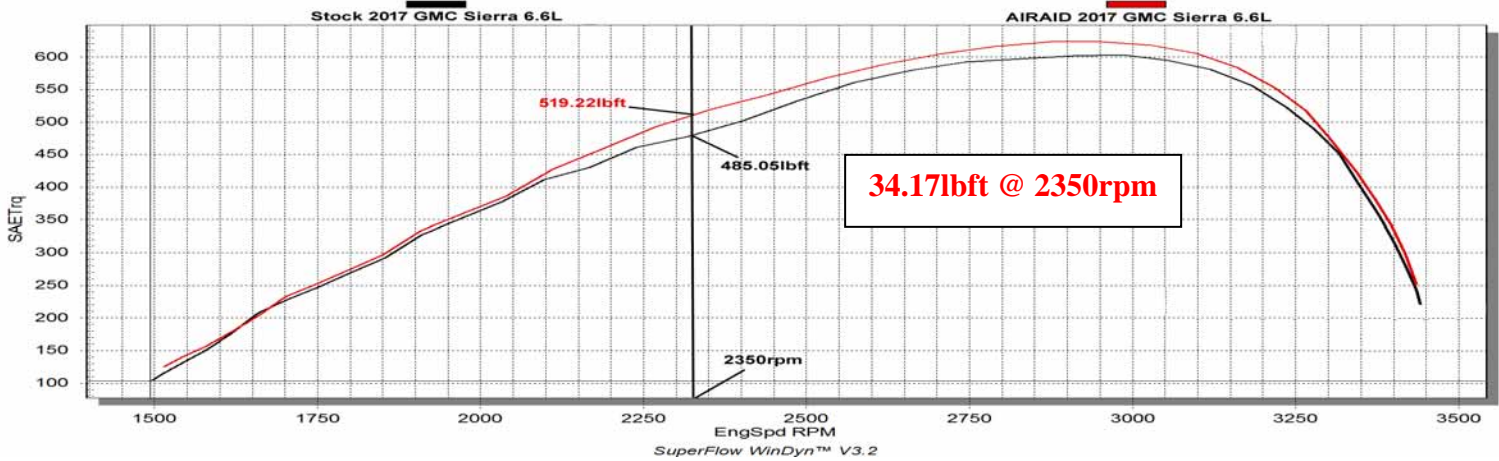

The Performance Intake Company™

Data Group 1

Run Title: Stock 2017 GMC Sierra 3500 6.6L
 Run Notes: Baseline stock run. 3rd gear run. 9000 miles.
 Run Date: 9-1-2017

Run Title: AIRAID 2017 GMC Sierra 3500 6.6L
 Run Notes: AIRAID intake kit #200-335 installed. 9000 miles.
 Run Date: 9-1-2017

Horsepower gains based on specific or similar vehicle dynamometer test. Results will vary.