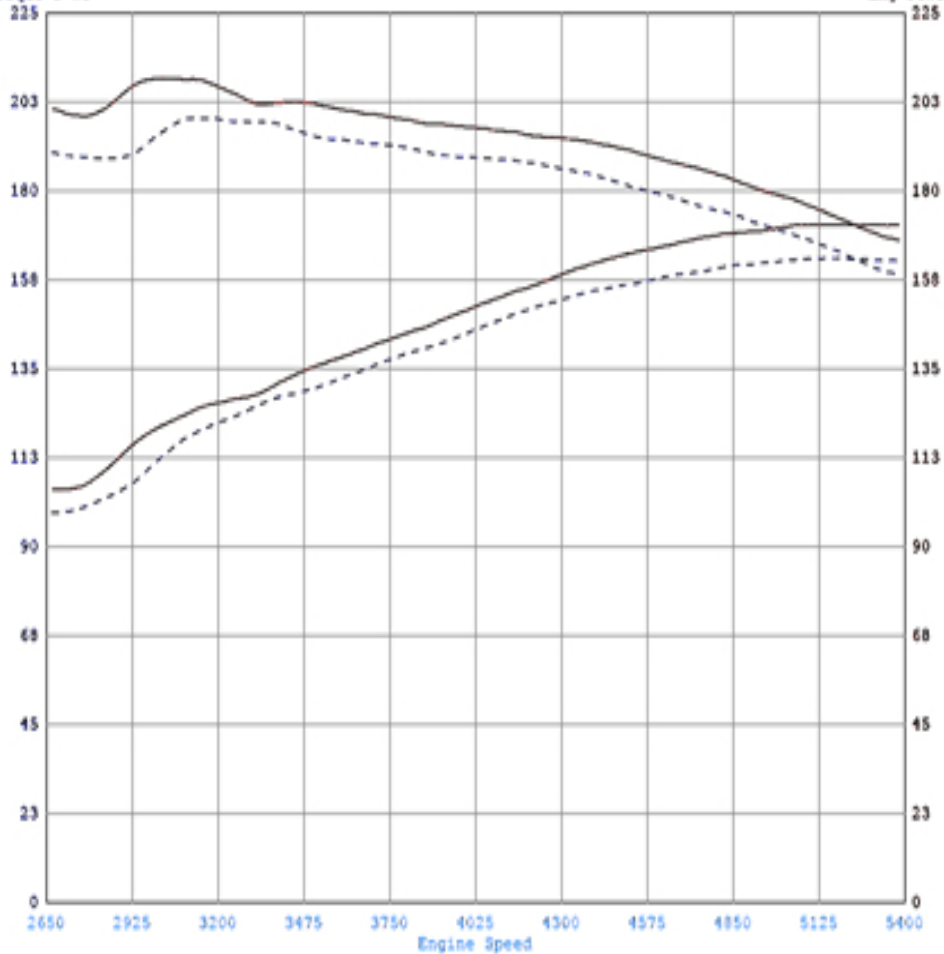

Eng Torque T WC

Eng Power T WC

AIR INTAKES

CAR ACCESSORIES