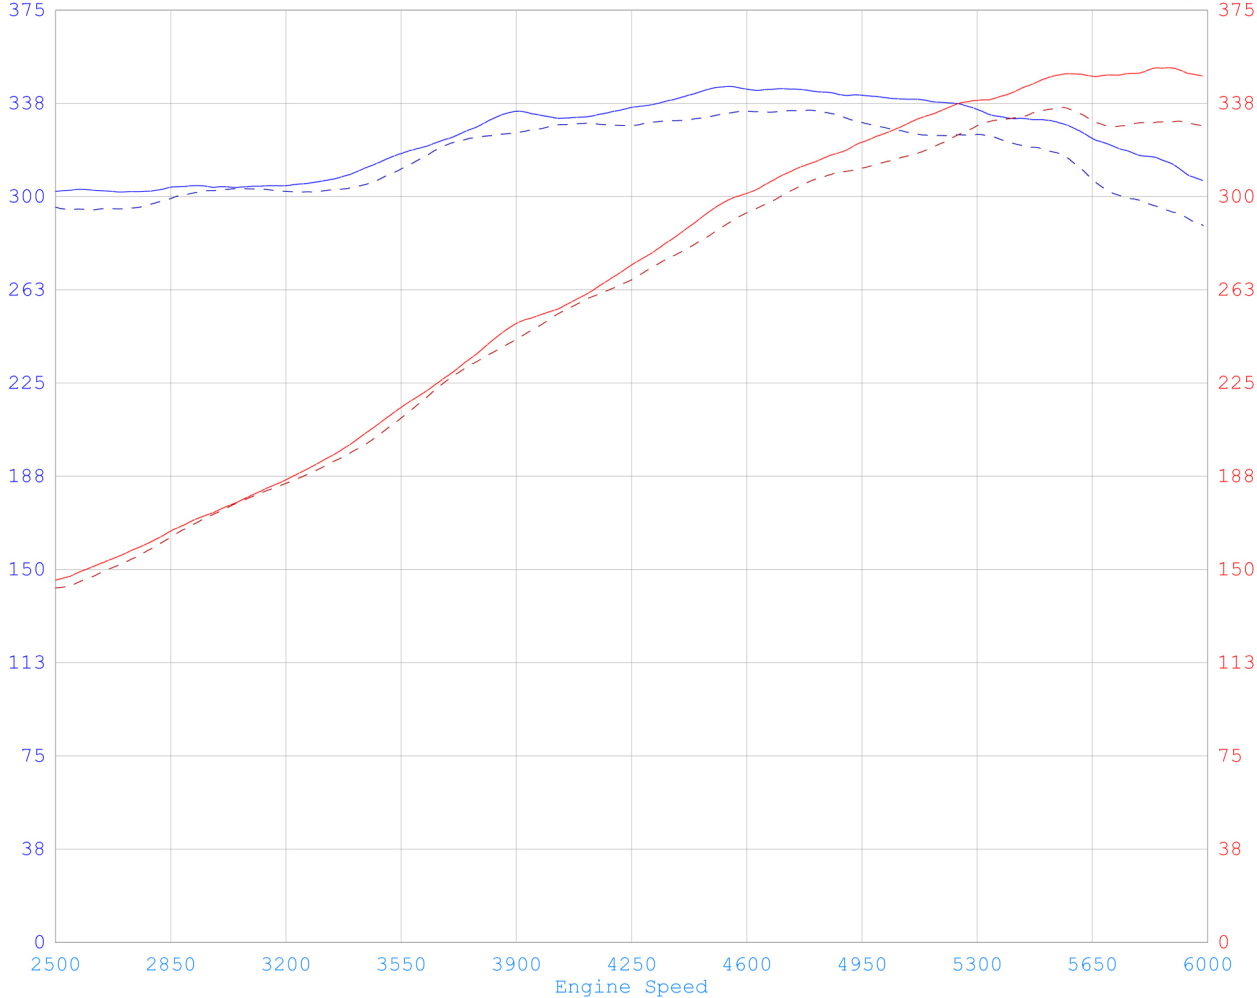

Eng Torque T WC

Eng Power T WC

AIR INTAKES

CAR ACCESSORIES