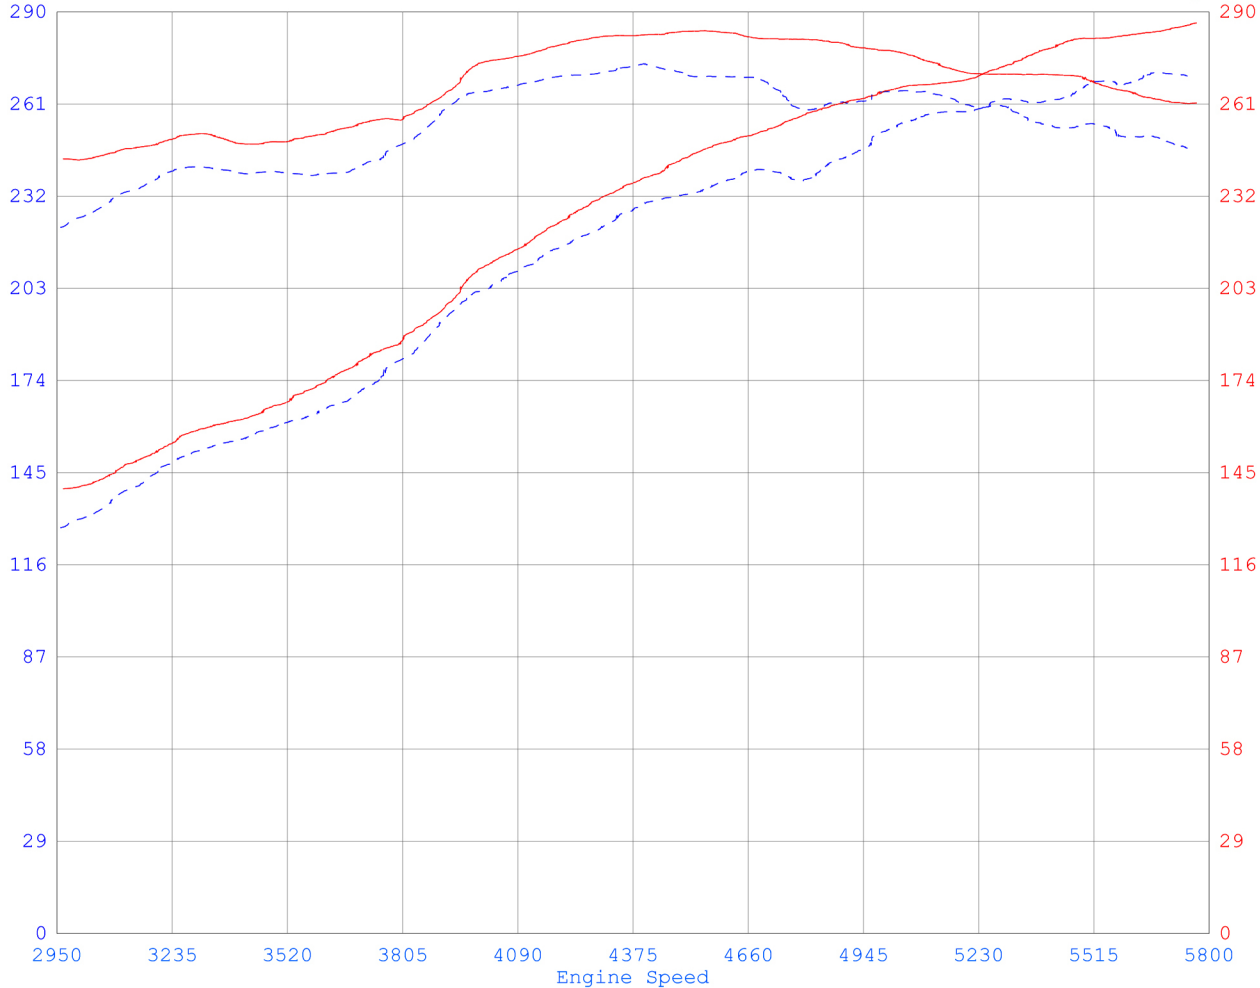

Eng Torque T WC

Eng Power T WC

AIR INTAKES

CAR ACCESSORIES