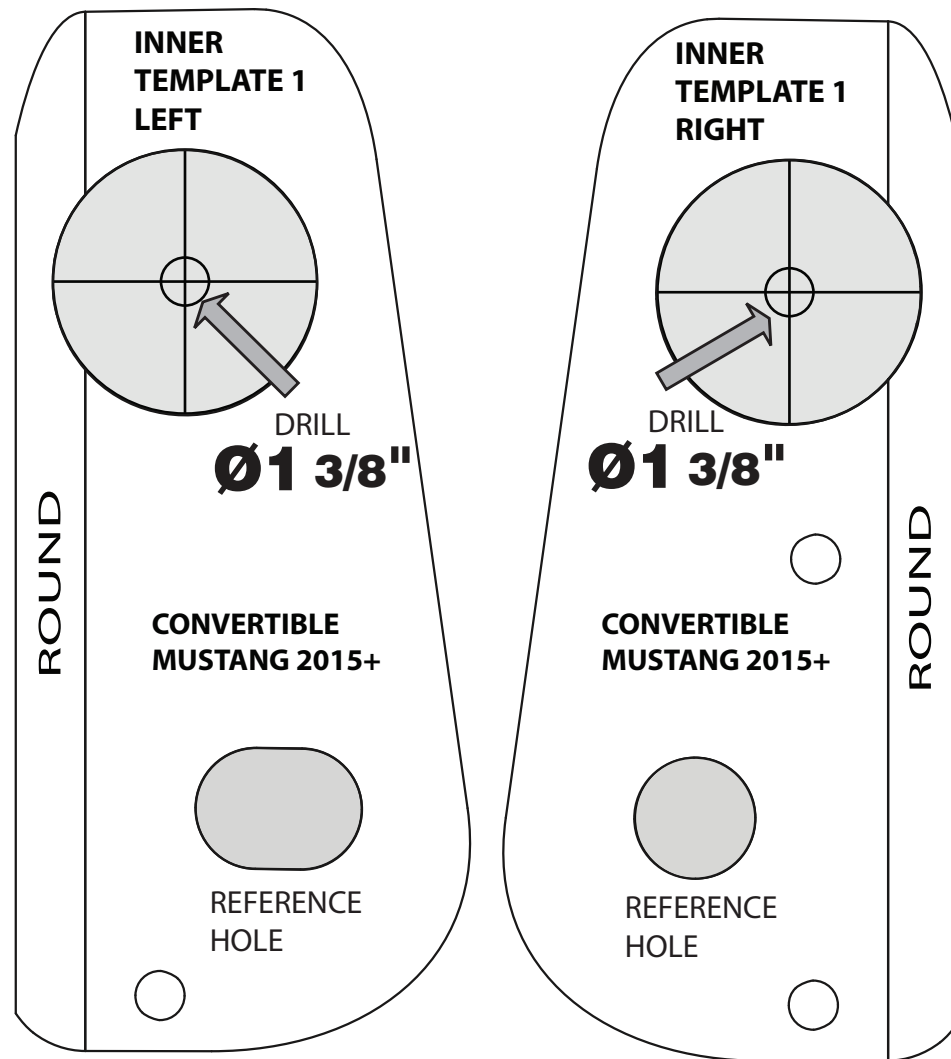

FORD CONVERTIBLE MUSTANG 2015+ WING SPOILER INNER TEMPLATES

Rely on premium body kits and ground effects by [Air Design](#) if you're looking for quality and efficiency.