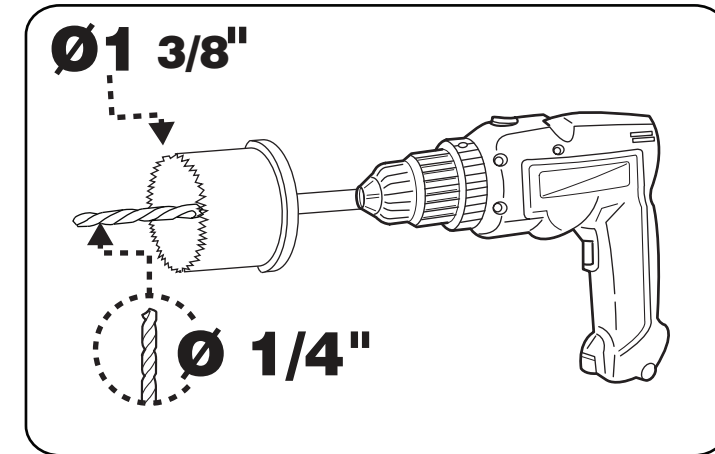

FORD CONVERTIBLE MUSTANG 2015+ WING SPOILER INNER TEMPLATES

Rely on premium body kits and ground effects by [Air Design](#) if you're looking for quality and efficiency.