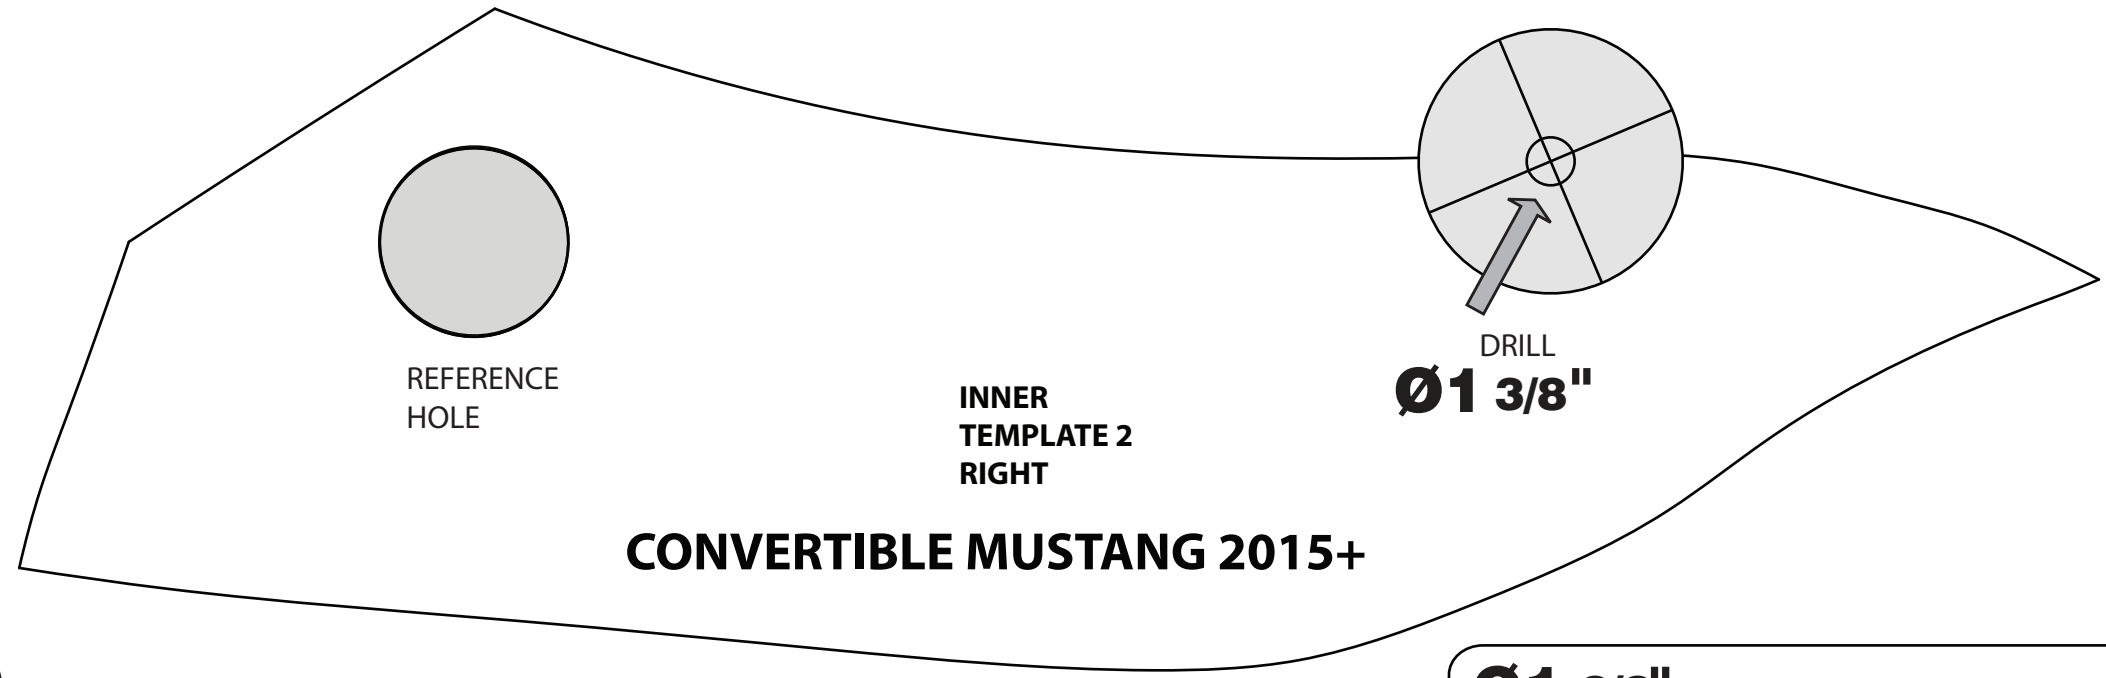

FORD CONVERTIBLE MUSTANG 2015+ WING SPOILER INNER TEMPLATES

Rely on premium body kits and ground effects by [Air Design](#) if you're looking for quality and efficiency.