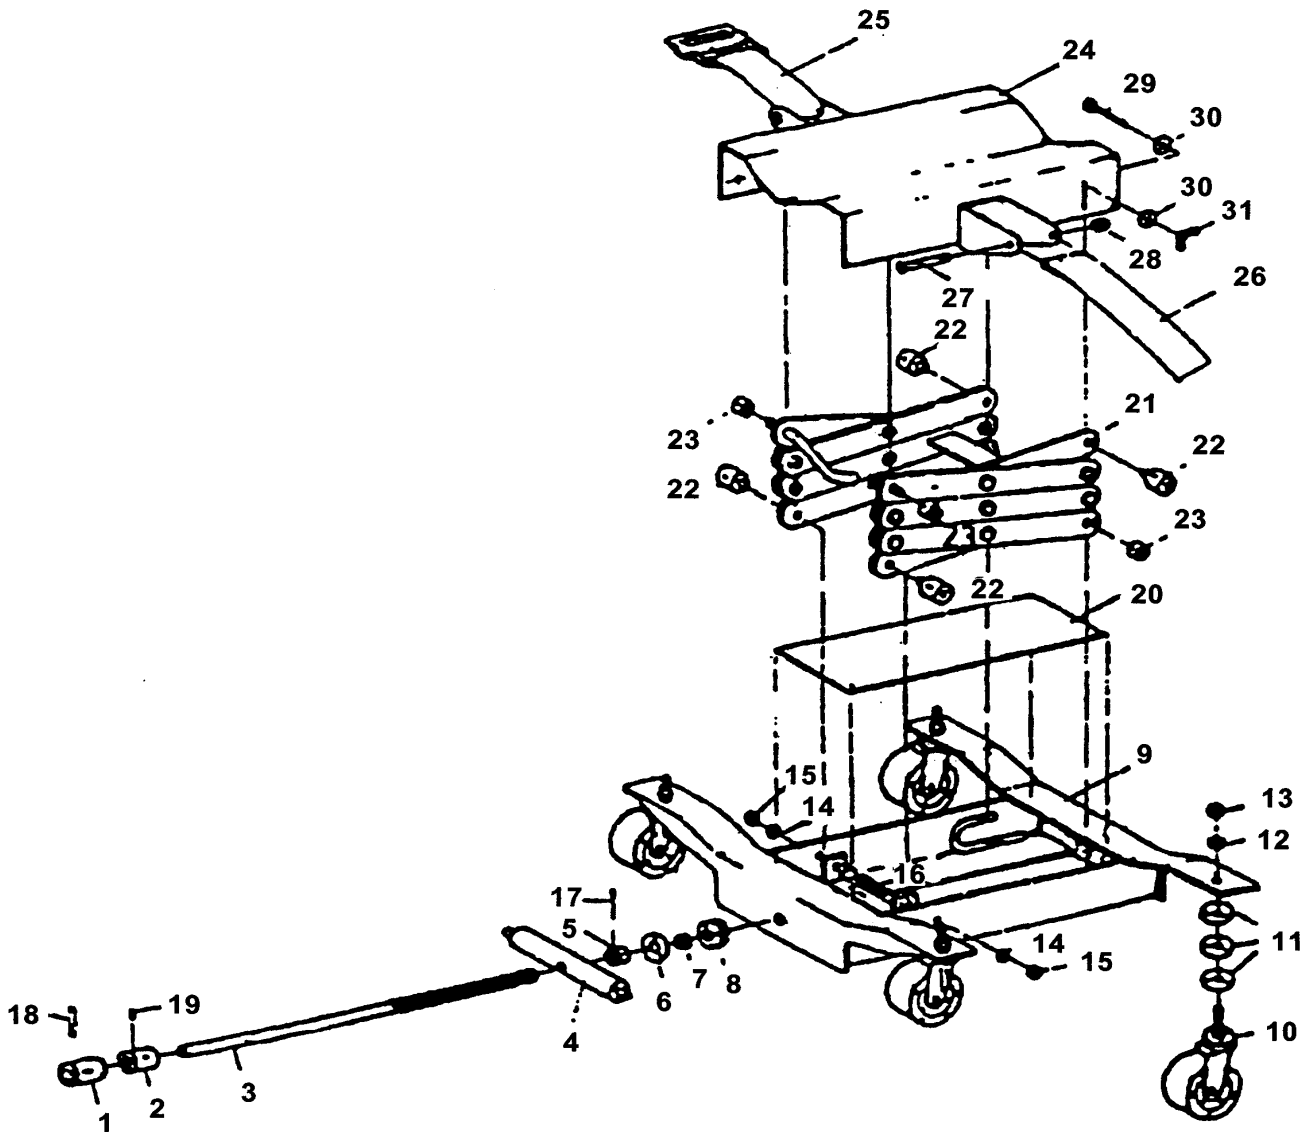

# MODEL 3160 - 450lb. TRANSMISSION JACK

PART ORDER NUMBER	KIT DESCRIPTION	KIT INCLUDES			
		REF. #	DESCRIPTION		
3160K1C	DRIVE SET	1	DRIVE SET		
		2	FIXATION		
		3	DRIVE ROD		
		4	DRIVE AXLE		
		5	SPLIT NUT		
		6	DRIVE WASHER		
		7	DRIVE BUSHING		
		8	THRUST NUT		
		17	COTTER PIN		
		18	SPRING PIN		
		19	SETTING BOLT		
		3160K10C	CASTER ASSEMBLY ( set of 4 )	10	CASTER
				11	WASHER
				12	SPRING WASHER
				13	HEXAGON NUT
		NOT AVAILABLE		9	FRAME
		NOT AVAILABLE		14	SPRING WASHER
		NOT AVAILABLE		15	HEXAGON NUT
		NOT AVAILABLE		16	HEXAGON BOLT
NOT AVAILABLE		20	COVER		
NOT AVAILABLE		21	ROCKER ARM		
NOT AVAILABLE		22	PLAIN WASHER		
NOT AVAILABLE		23	SPINDLE BOLT		
NOT AVAILABLE		25	CONNECTING BAND		
NOT AVAILABLE		26	TIGHTENING BELT		
NOT AVAILABLE		24	SADDLE BASE		
NOT AVAILABLE		27	SETTING BOLT		
NOT AVAILABLE		28	NYLON NUT		
NOT AVAILABLE		29	HEXAGON HEAD BOLT		
NOT AVAILABLE		30	WASHER		
NOT AVAILABLE		31	BUTTERFLY HEAD NUT		

# MODEL 3160 - 450lb. TRANSMISSION JACK

**DO NOT COPY OR DISTRIBUTE THIS MATERIAL WITHOUT PERMISSION OF AFF, INC.**