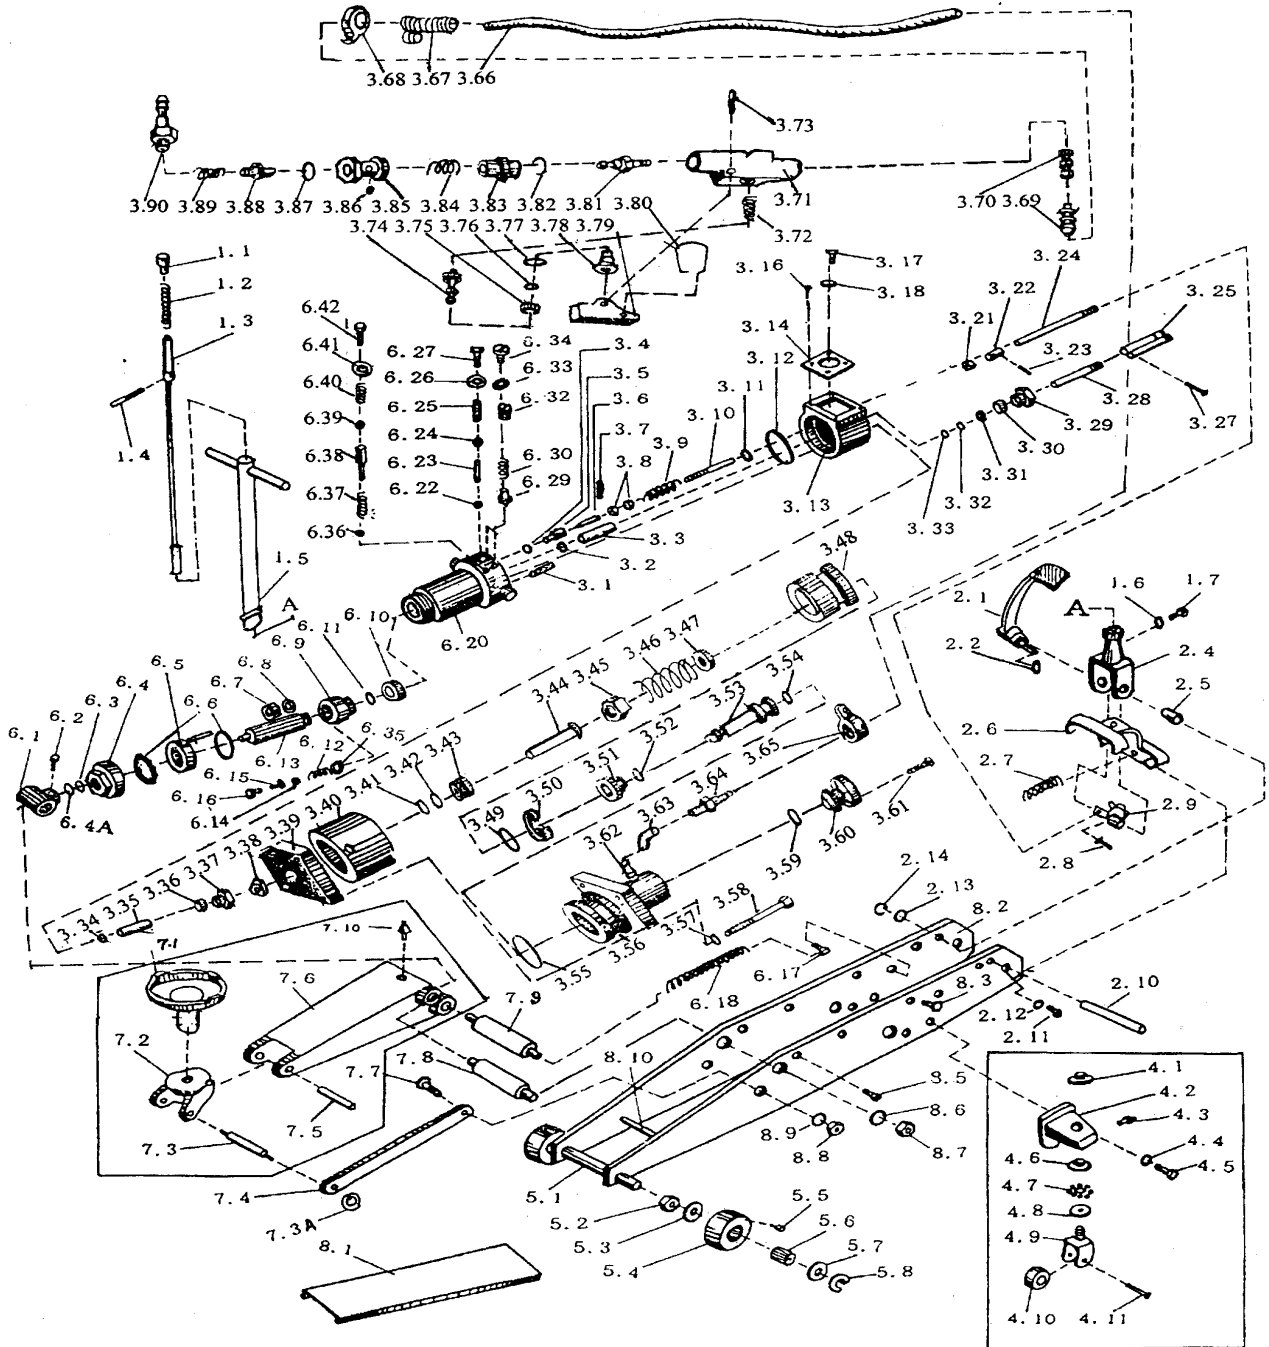

MODEL 3125 - 5 TON FLOOR JACK

* ONLY PARTS WITH A "PART ORDER NUMBER" ARE AVAILABLE FOR SALE.
DO NOT COPY OR DISTRIBUTE THIS MATERIAL WITHOUT PERMISSION OF AFF, INC.

When it comes to quality car jacks, AFF is the brand you can depend on.