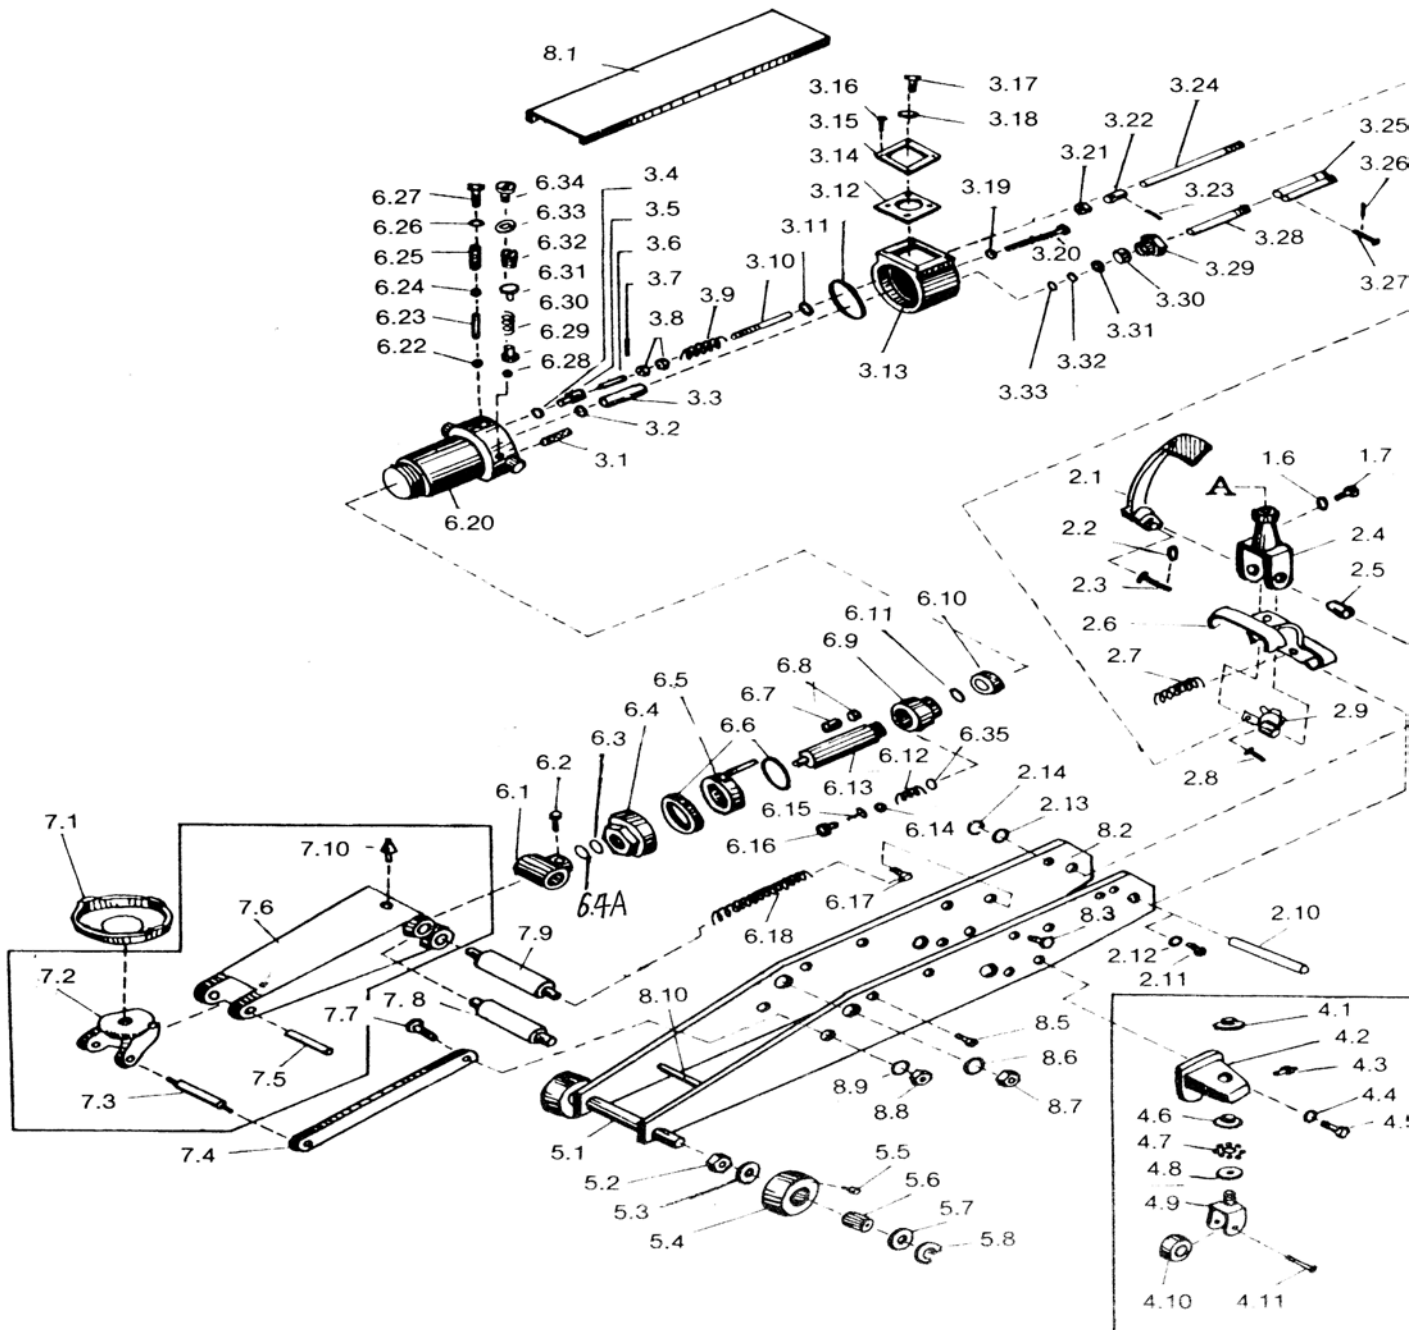

MODEL 3120 - 5 TON FLOOR JACK

MODEL# 3120

*** ONLY PARTS WITH A "PART ORDER NUMBER" ARE AVAILABLE FOR SALE.
DO NOT COPY OR DISTRIBUTE THIS MATERIAL WITHOUT PERMISSION OF AFF, INC.**

When it comes to quality car jacks, AFF is the brand you can depend on.