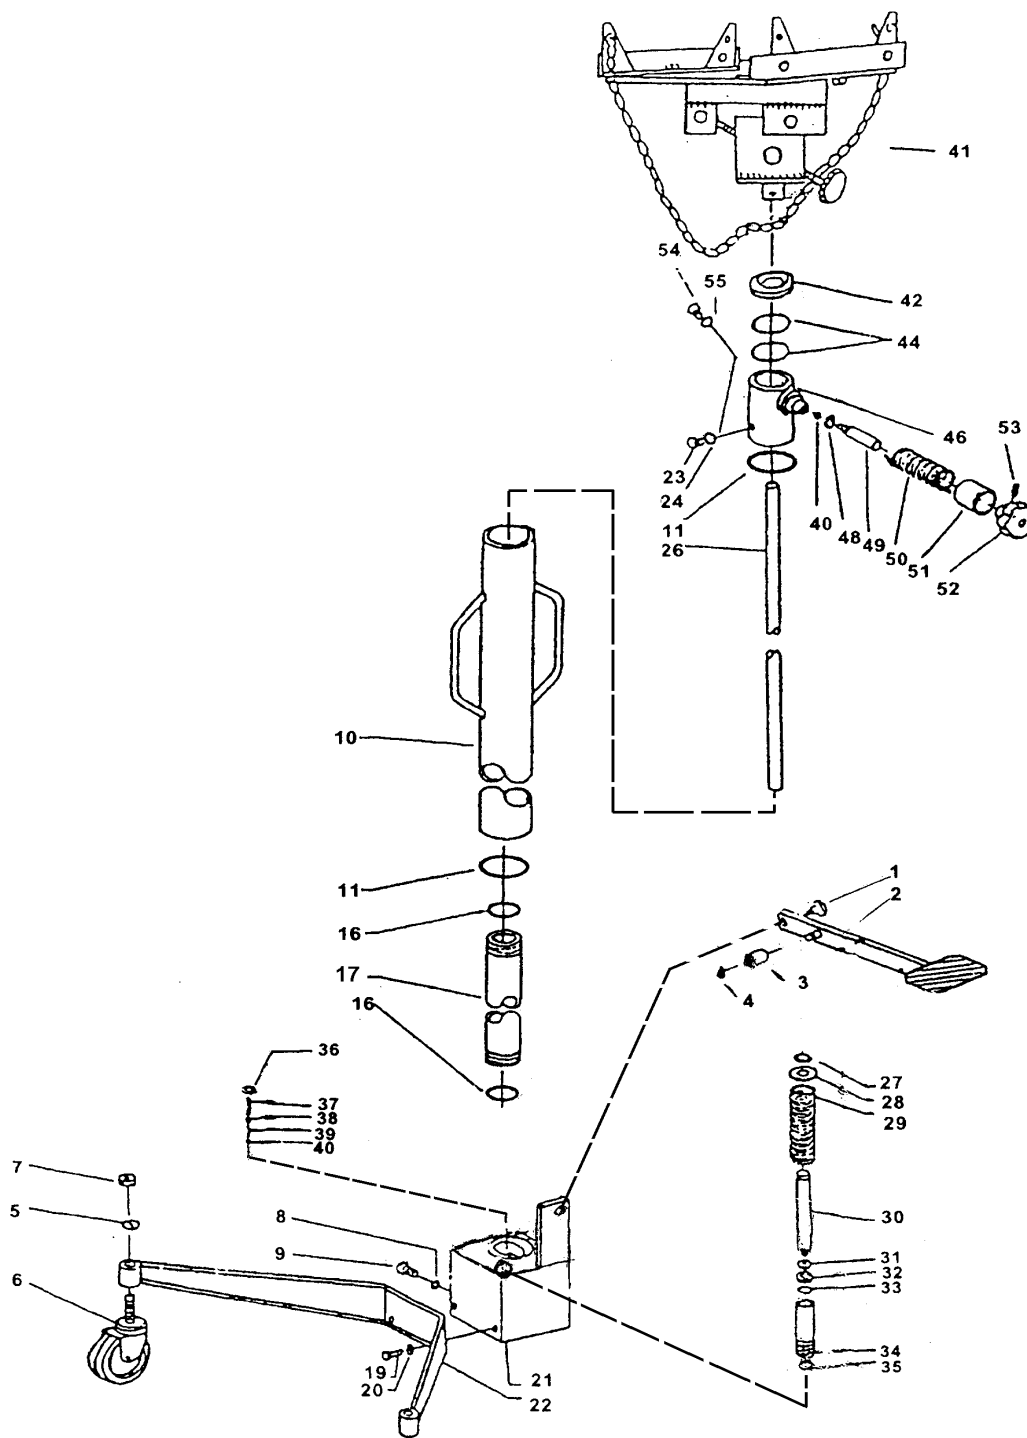

MODEL 2158 - 1,100lb. TELESCOPIC TRANSMISSION JACK

PART ORDER NUMBER	KIT DESCRIPTION	KIT INCLUDES	
		REF. #	DESCRIPTION
2158K77C	HARDWARE KIT	74	WASHER
		75	NUT
		76	WASHER
		77	PLATE
		78	BOLT
		79	BOLT
		80	WASHER
		81	BOLT
		82	BAR
		83	SCREW
		84	FLY NUT
85	CHAIN		
2158K41	ADAPTER HEAD COMPLETE	60	REST
		61	SUPPORT
		62	SHAFT
		63	CIRCLIP (4)
		64	SPLIT PIN
		65	SCREW
		66	LONG SHAFT
		67	SCREW ROD
		68	NUT M12
		69	BEARING (2)
		70	SHAFT
		71	CIRCLIP (2)
		72	ANGLE (2)
		73	BOLT M10 X 35 (2)
		74	WASHER (4)
		75	NUT M10 (7)
		76	WASHER M10 (5)
		77	PLATE (4)
		78	BOLT M10 X 25 (4)
		79	BOLT M8 X 25
80	WASHER M8 (3)		
82	BAR		
83	SCREW		
84	FLY NUT		
85	CHAIN		
NOT AVAILABLE		9	SCREW
NOT AVAILABLE		10	CYLINDER
NOT AVAILABLE		17	CYLINDER
NOT AVAILABLE		19	SCREW
NOT AVAILABLE		20	WASHER
NOT AVAILABLE		21	PUMP
NOT AVAILABLE		22	UNDER CARRIAGE
2158-23		23	SCREW
NOT AVAILABLE		26	PISTON
NOT AVAILABLE		36	THREADED PLUG
NOT AVAILABLE		54	BOLT

* ONLY PARTS WITH A "PART ORDER NUMBER" ARE AVAILABLE FOR SALE.

DO NOT COPY OR DISTRIBUTE THIS MATERIAL WITHOUT PERMISSION OF AFF, INC.

MODEL 2158 - 1,100lb. TELESCOPIC TRANSMISSION JACK

DO NOT COPY OR DISTRIBUTE THIS MATERIAL WITHOUT PERMISSION OF AFF, INC.