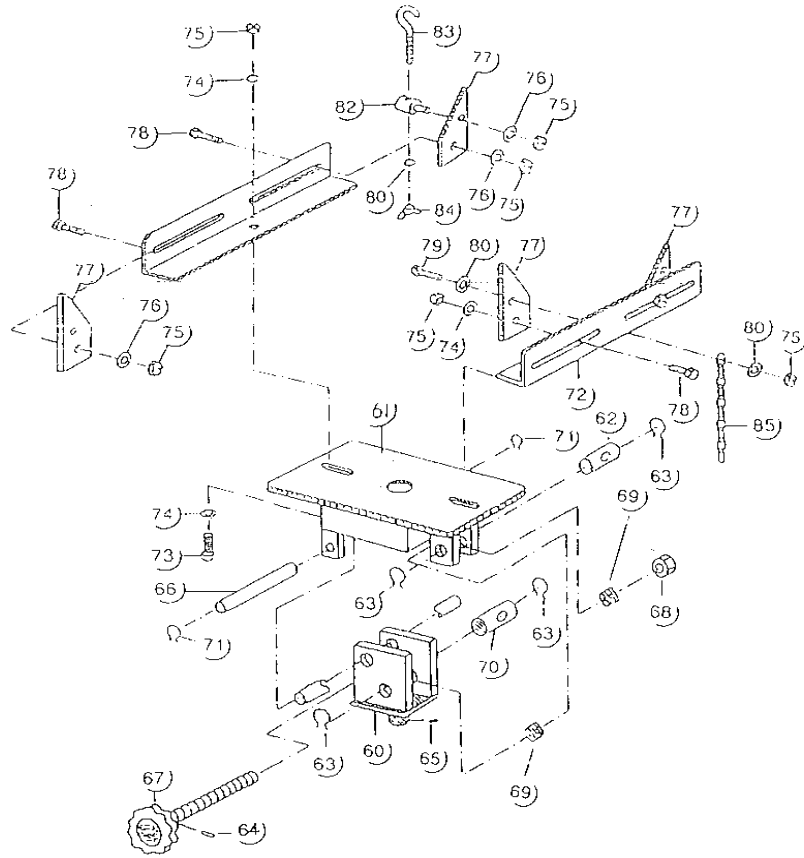

MODEL 2158 - HEAD ASSEMBLY

DO NOT COPY OR DISTRIBUTE THIS MATERIAL WITHOUT PERMISSION OF AFF, INC.