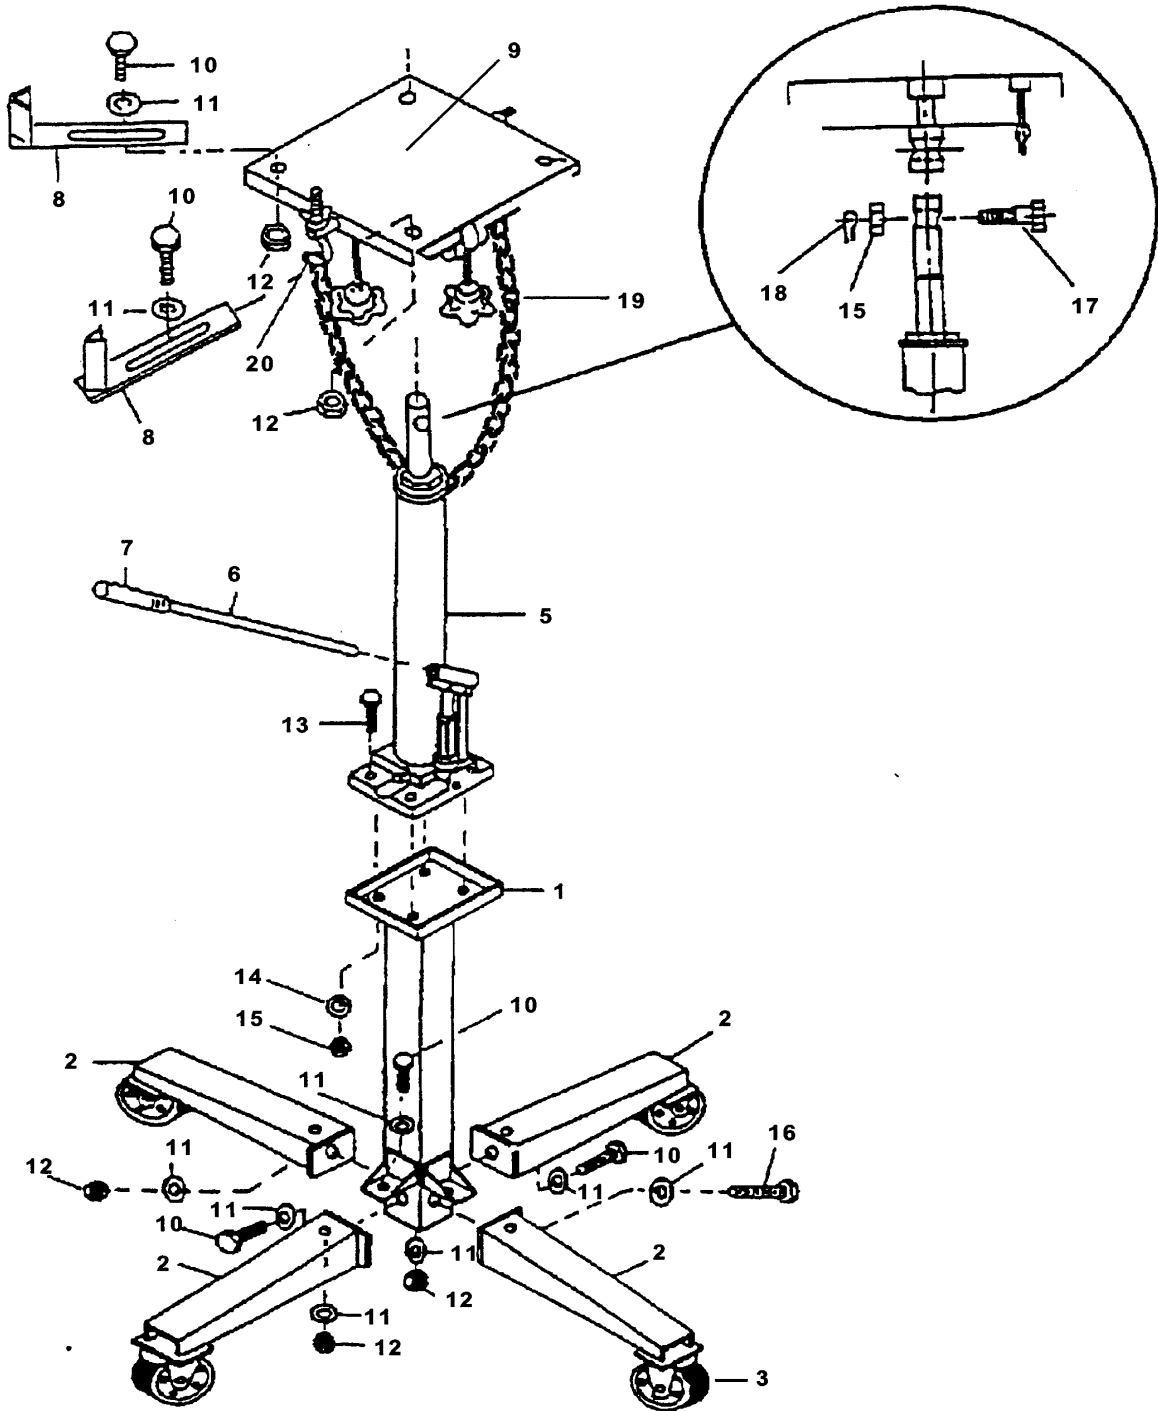

MODEL 2145 - 700lb. TELESCOPIC TRANSMISSION JACK

PART ORDER NUMBER	KIT DESCRIPTION	KIT INCLUDES	
		REF. #	DESCRIPTION
2145K5	RAM	5	COMPLETE RAM
2145KRK	REPAIR KIT		REPAIR KIT FOR RAM
2145KHK	HARDWARE KIT	21	HARDWARE PACKAGE
		8	FINGER
		10	1/2" x 1" HEX BOLT
		11	1/2" WASHER
		12	1/2" HEX NUT
		13	3/8" x 3/4" BOLT
		14	3/8" WASHER
		15	3/8" HEX NUT
		16	1/2" x 5" BOLT
		17	3/8" x 2" BOLT
		18	COTTER PIN
19	CHAIN		
20	3/8" x 1" J-BOLT & WING NUT		
2145K03	CASTERS	3	SWIVEL CASTERS - PAIR
NOT AVAILABLE		1	SUPPORT POST
NOT AVAILABLE		2	LEG
NOT AVAILABLE		6	JACK HANDLE
NOT AVAILABLE		7	JACK HANDLE GRIP

*** ONLY PARTS WITH A "PART ORDER NUMBER" ARE AVAILABLE FOR SALE.**

DO NOT COPY OR DISTRIBUTE THIS MATERIAL WITHOUT PERMISSION OF AFF, INC.

MODEL 2145 - 700lb. TELESCOPIC TRANSMISSION JACK

DO NOT COPY OR DISTRIBUTE THIS MATERIAL WITHOUT PERMISSION OF AFF, INC.