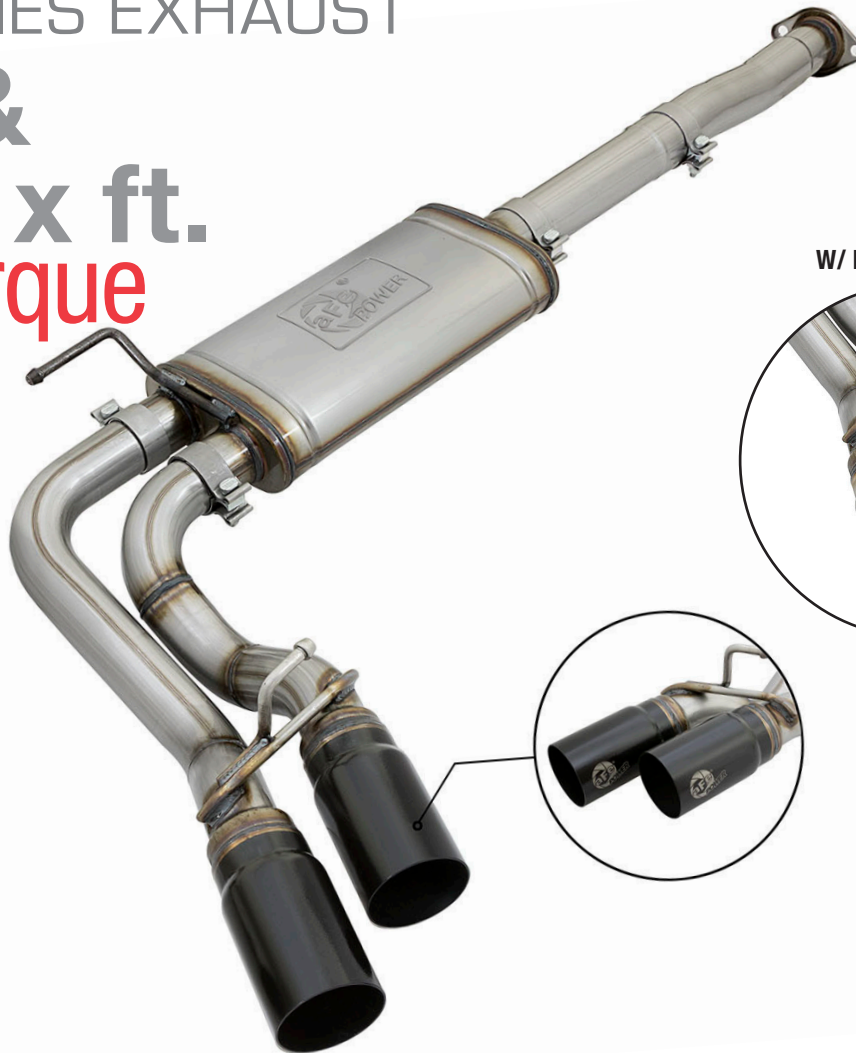

2005-2015 TOYOTA TACOMA V6-4.0L REBEL SERIES EXHAUST

**+9HP &
16lbs. x ft.
torque**

W/ POLISHED TIPS

Description	Gains	Size	Notes	Tips	P/N
MACH Force-Xp Cat-Back Exhaust System	+9 HP	3"	409 Stainless	Black	49-46033-B
			409 Stainless	Polished	49-46033-P

NOTE: Fits wheel bases CL/SB - 5.0 ft. Bd - 127.8" WB; CC/LB - 6.1 ft. Bd - 140.9" WB; EC/LB - 6.1 ft. Bd - 127.8" WB
Last Updated 12-9-2016