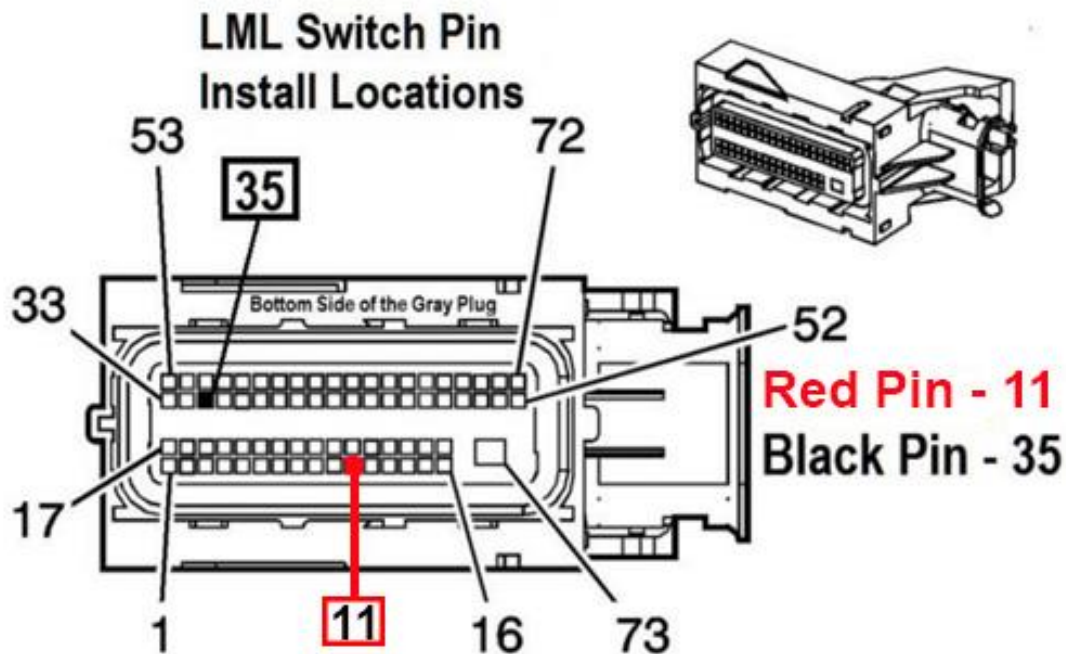

Advanced Gauge Display Monitor

Part # 77-90007

aFe POWER switch cable for EFILive - GM Diesel Truck 11-16 LML

Black Wire –Ground = Gray Connector (Closest to Firewall) - pin 35.

Red Wire – **DS5** - Signal = Gray Connector (Closest to Firewall) - pin 11.

Note: Some Tuner could use different Pin locations, confirm to ensure proper pin locations and Installation.