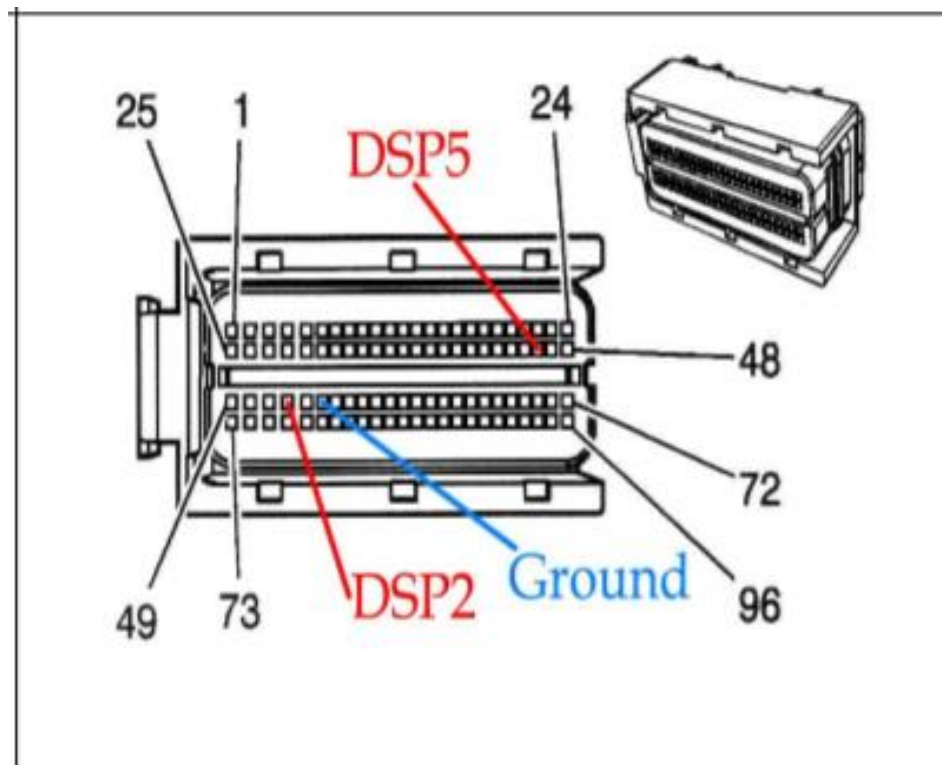

Advanced Gauge Display Monitor

Part # 77-90006

aFe POWER switch cable for EFILive - GM Diesel Truck 08-10 LMM

Black Wire –Ground = Connector 1 (the larger plug), pin 54, (next to Yellow/Black wire).

Red Wire – **DS5** - Signal = Connector 1 (the larger plug), pin 46, (next to Tan wire)

Red Wire – **DS2** - Signal = Connector 1 (the larger plug), pin 52

Note: Some Tuner could use different Pin locations, confirm to ensure proper pin locations and installation.