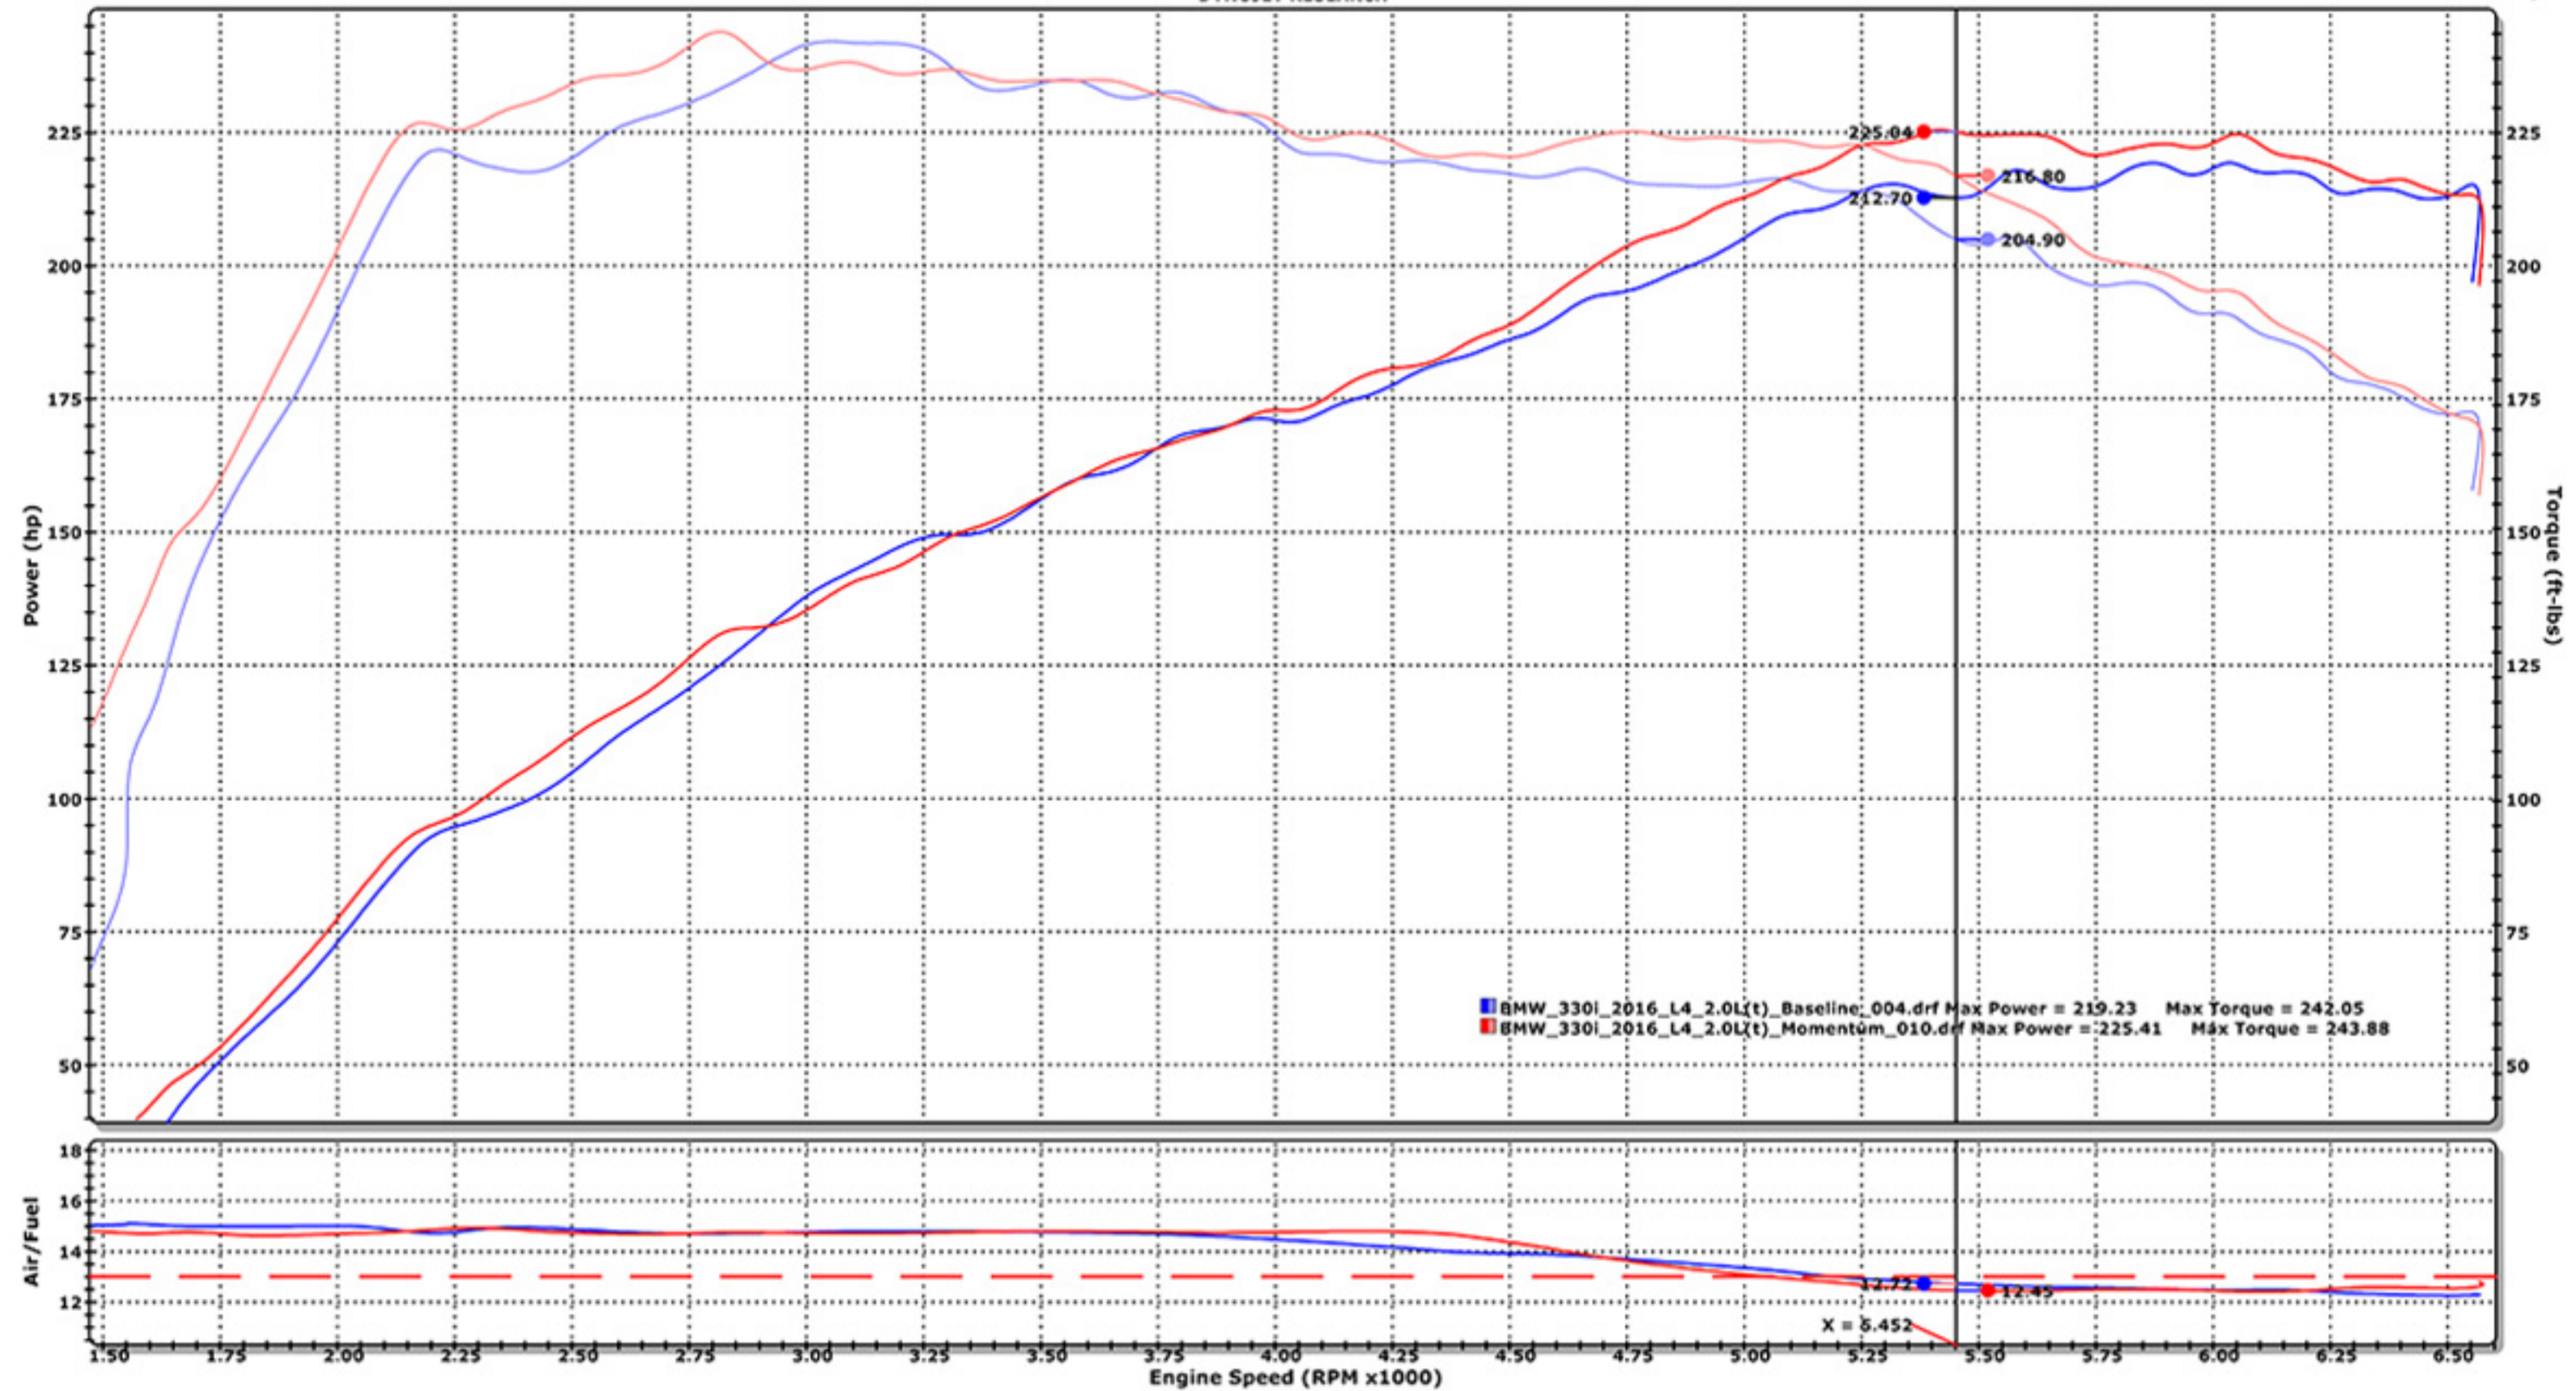

ENGINEERED ADRENALINE

■ BMW_330i_2016_L4_2.0L(t)_Baseline_004.drf - 3/29/2017 2:22:22 PM Run Type: RO Run Conditions: 83.54 °F, 29.42 in-Hg, Humidity: 8%, SAE: 1.00
Baseline
Max Power = 219.23 Max Torque = 242.05
OE AIS, OE EXH, 4th gear auto,

■ BMW_330i_2016_L4_2.0L(t)_Momentum_010.drf - 3/30/2017 8:52:25 AM Run Type: RO Run Conditions: 67.30 °F, 29.32 in-Hg, Humidity: 31%, SAE: 0.99
Momentum
Max Power = 225.41 Max Torque = 243.88
aFe AIS, OE EXH, 4th gear auto, with miles