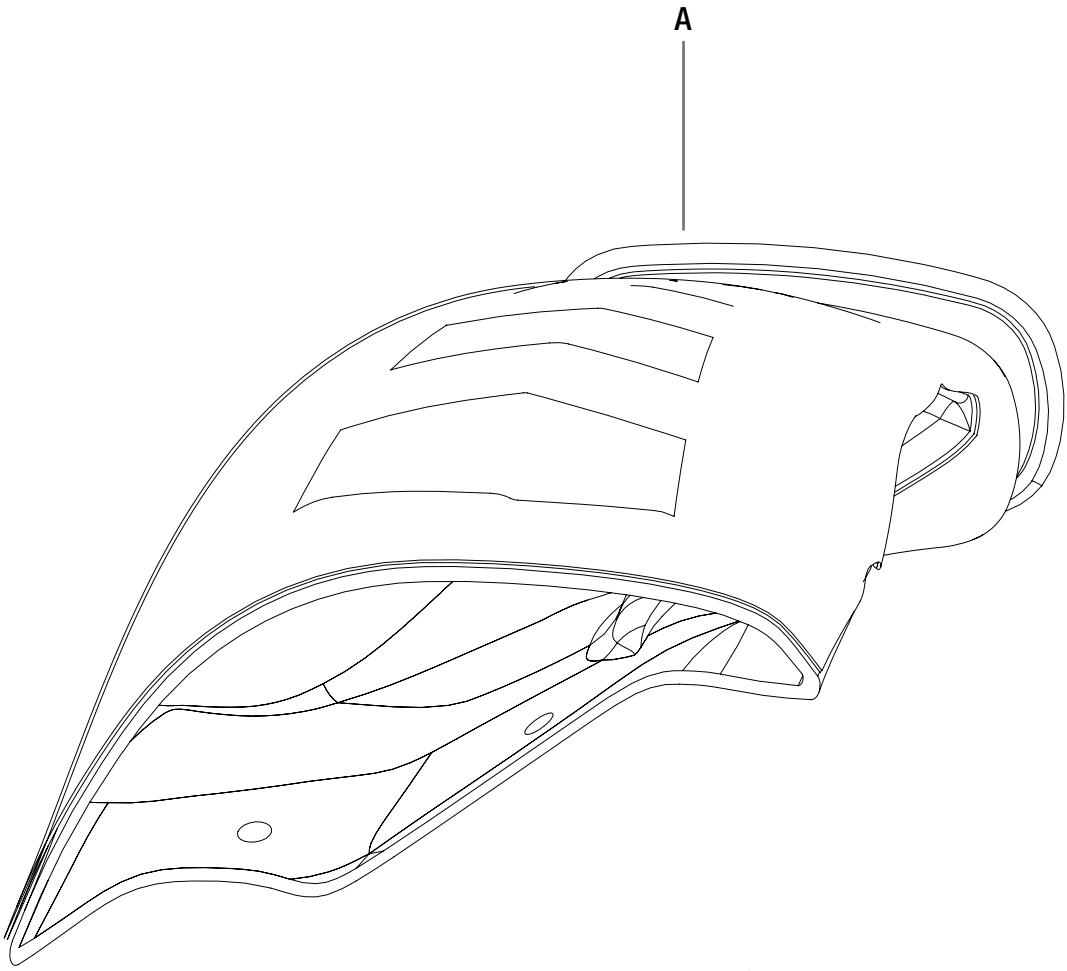

- Please read the entire instruction manual before proceeding.
- Ensure all components listed are present.
- If you are missing any of the components, call customer support.
- Ensure you have all necessary tools before proceeding.
- Do not attempt to work on your vehicle when the engine is hot.

Retain factory parts for future use.

Label	Qty.	Description	Part Number
A	1	Scoop, Rotomold	05-72006B3
B	2	Retainer Clip, 1/4"	05-01350

Installation will require the following tools:

Drill, 1/4" drill bit, marker, or punch to mark hole location, pliers.

Note: Legal in California for use on race vehicles only. The use of this device on vehicles used on public streets or highways is strictly prohibited in California and others states that have adopted California emission regulations.

A