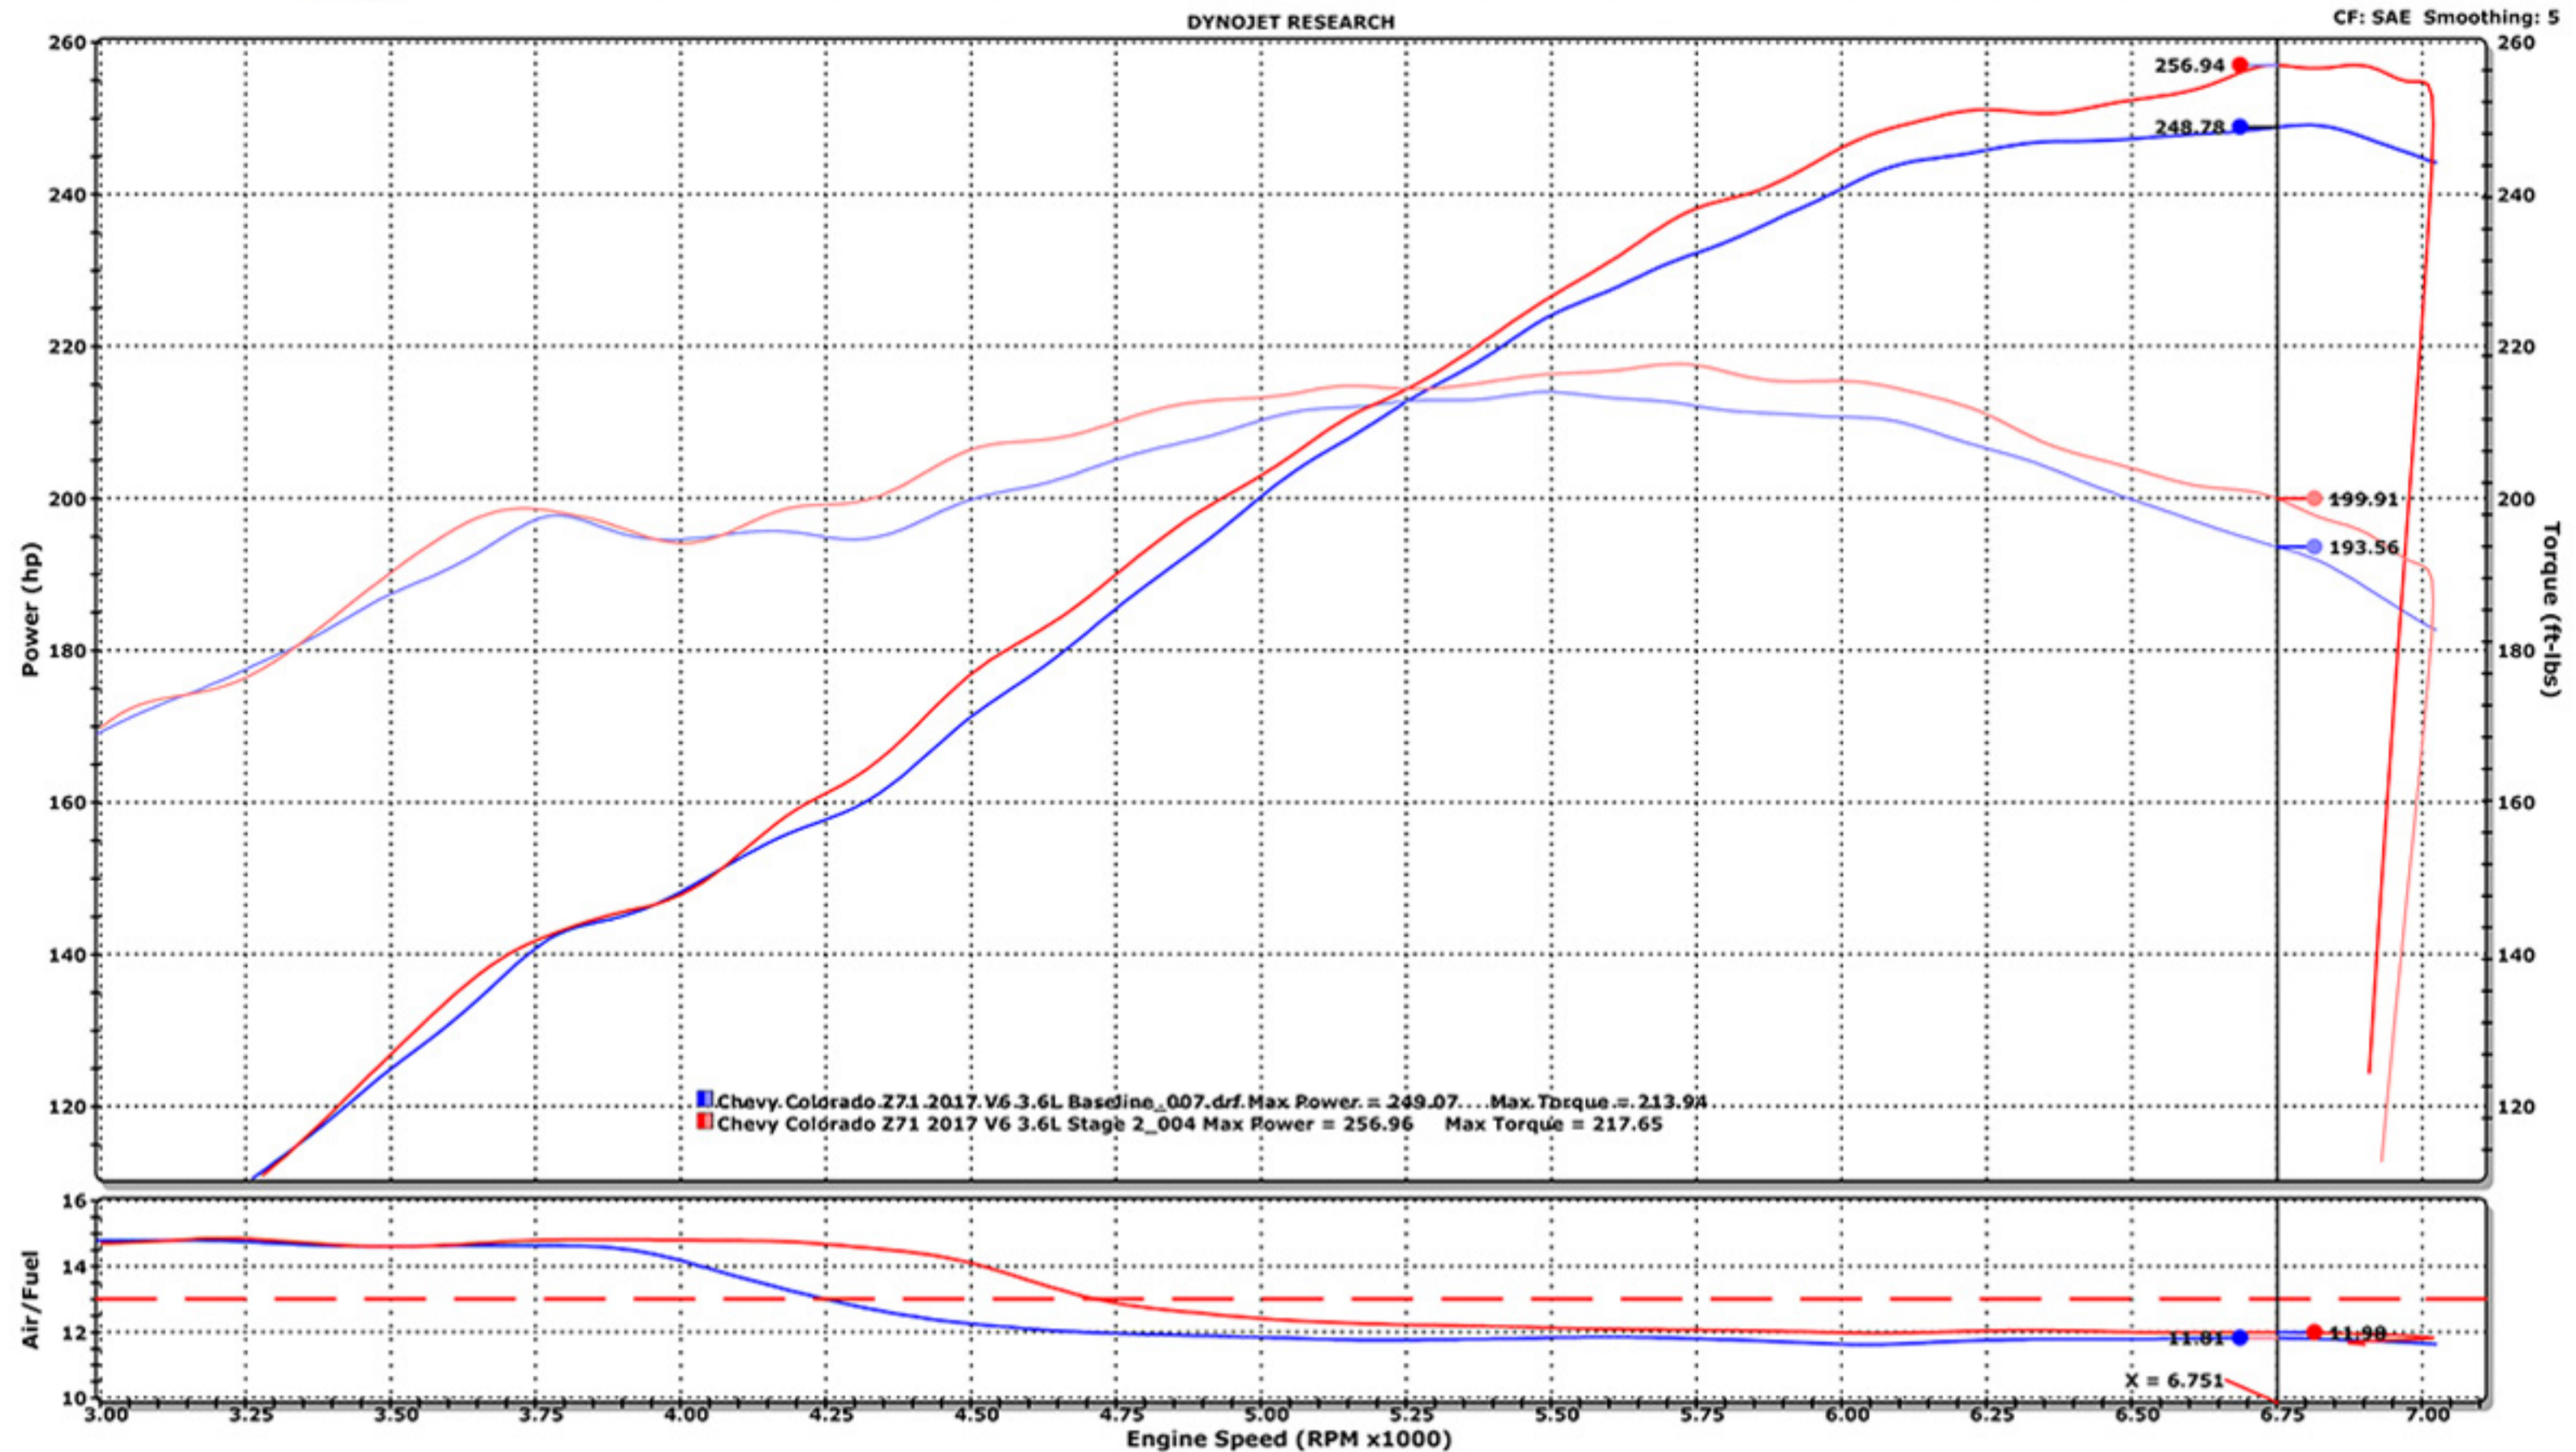

# ENGINEERED ADRENALINE

- Chevy Colorado Z71 2017 V6 3.6L Baseline\_007.drf - 1/26/2017 11:18:58 AM Run Type: RO Run Conditions: 58.44 °F, 29.65 in-Hg, Humidity: 27%, SAE: 0.97  
Chevy Colorado Z71 2017 V6 3.6L Baseline  
Max Power = 249.07 Max Torque = 213.94  
OEM intake, OEM Exhaust Manifolds, OEM Exhaust, Hood Open, Blade Fan, 3rd Gear Automatic (Manual Shift), Traction Control Off, 20% pre-load
- Chevy Colorado Z71 2017 V6 3.6L Stage 2\_004 - 2/27/2017 12:32:08 PM Run Type: RO Run Conditions: 59.84 °F, 29.23 in-Hg, Humidity: 51%, SAE: 0.99  
Max Power = 256.96 Max Torque = 217.65  
54-12872 Stage 2 intake, OEM Exhaust Manifolds, OEM Exhaust, Hood Open, Blade Fan, 3rd Gear Automatic (Manual Shift), Traction Control Off, 20% pre-load