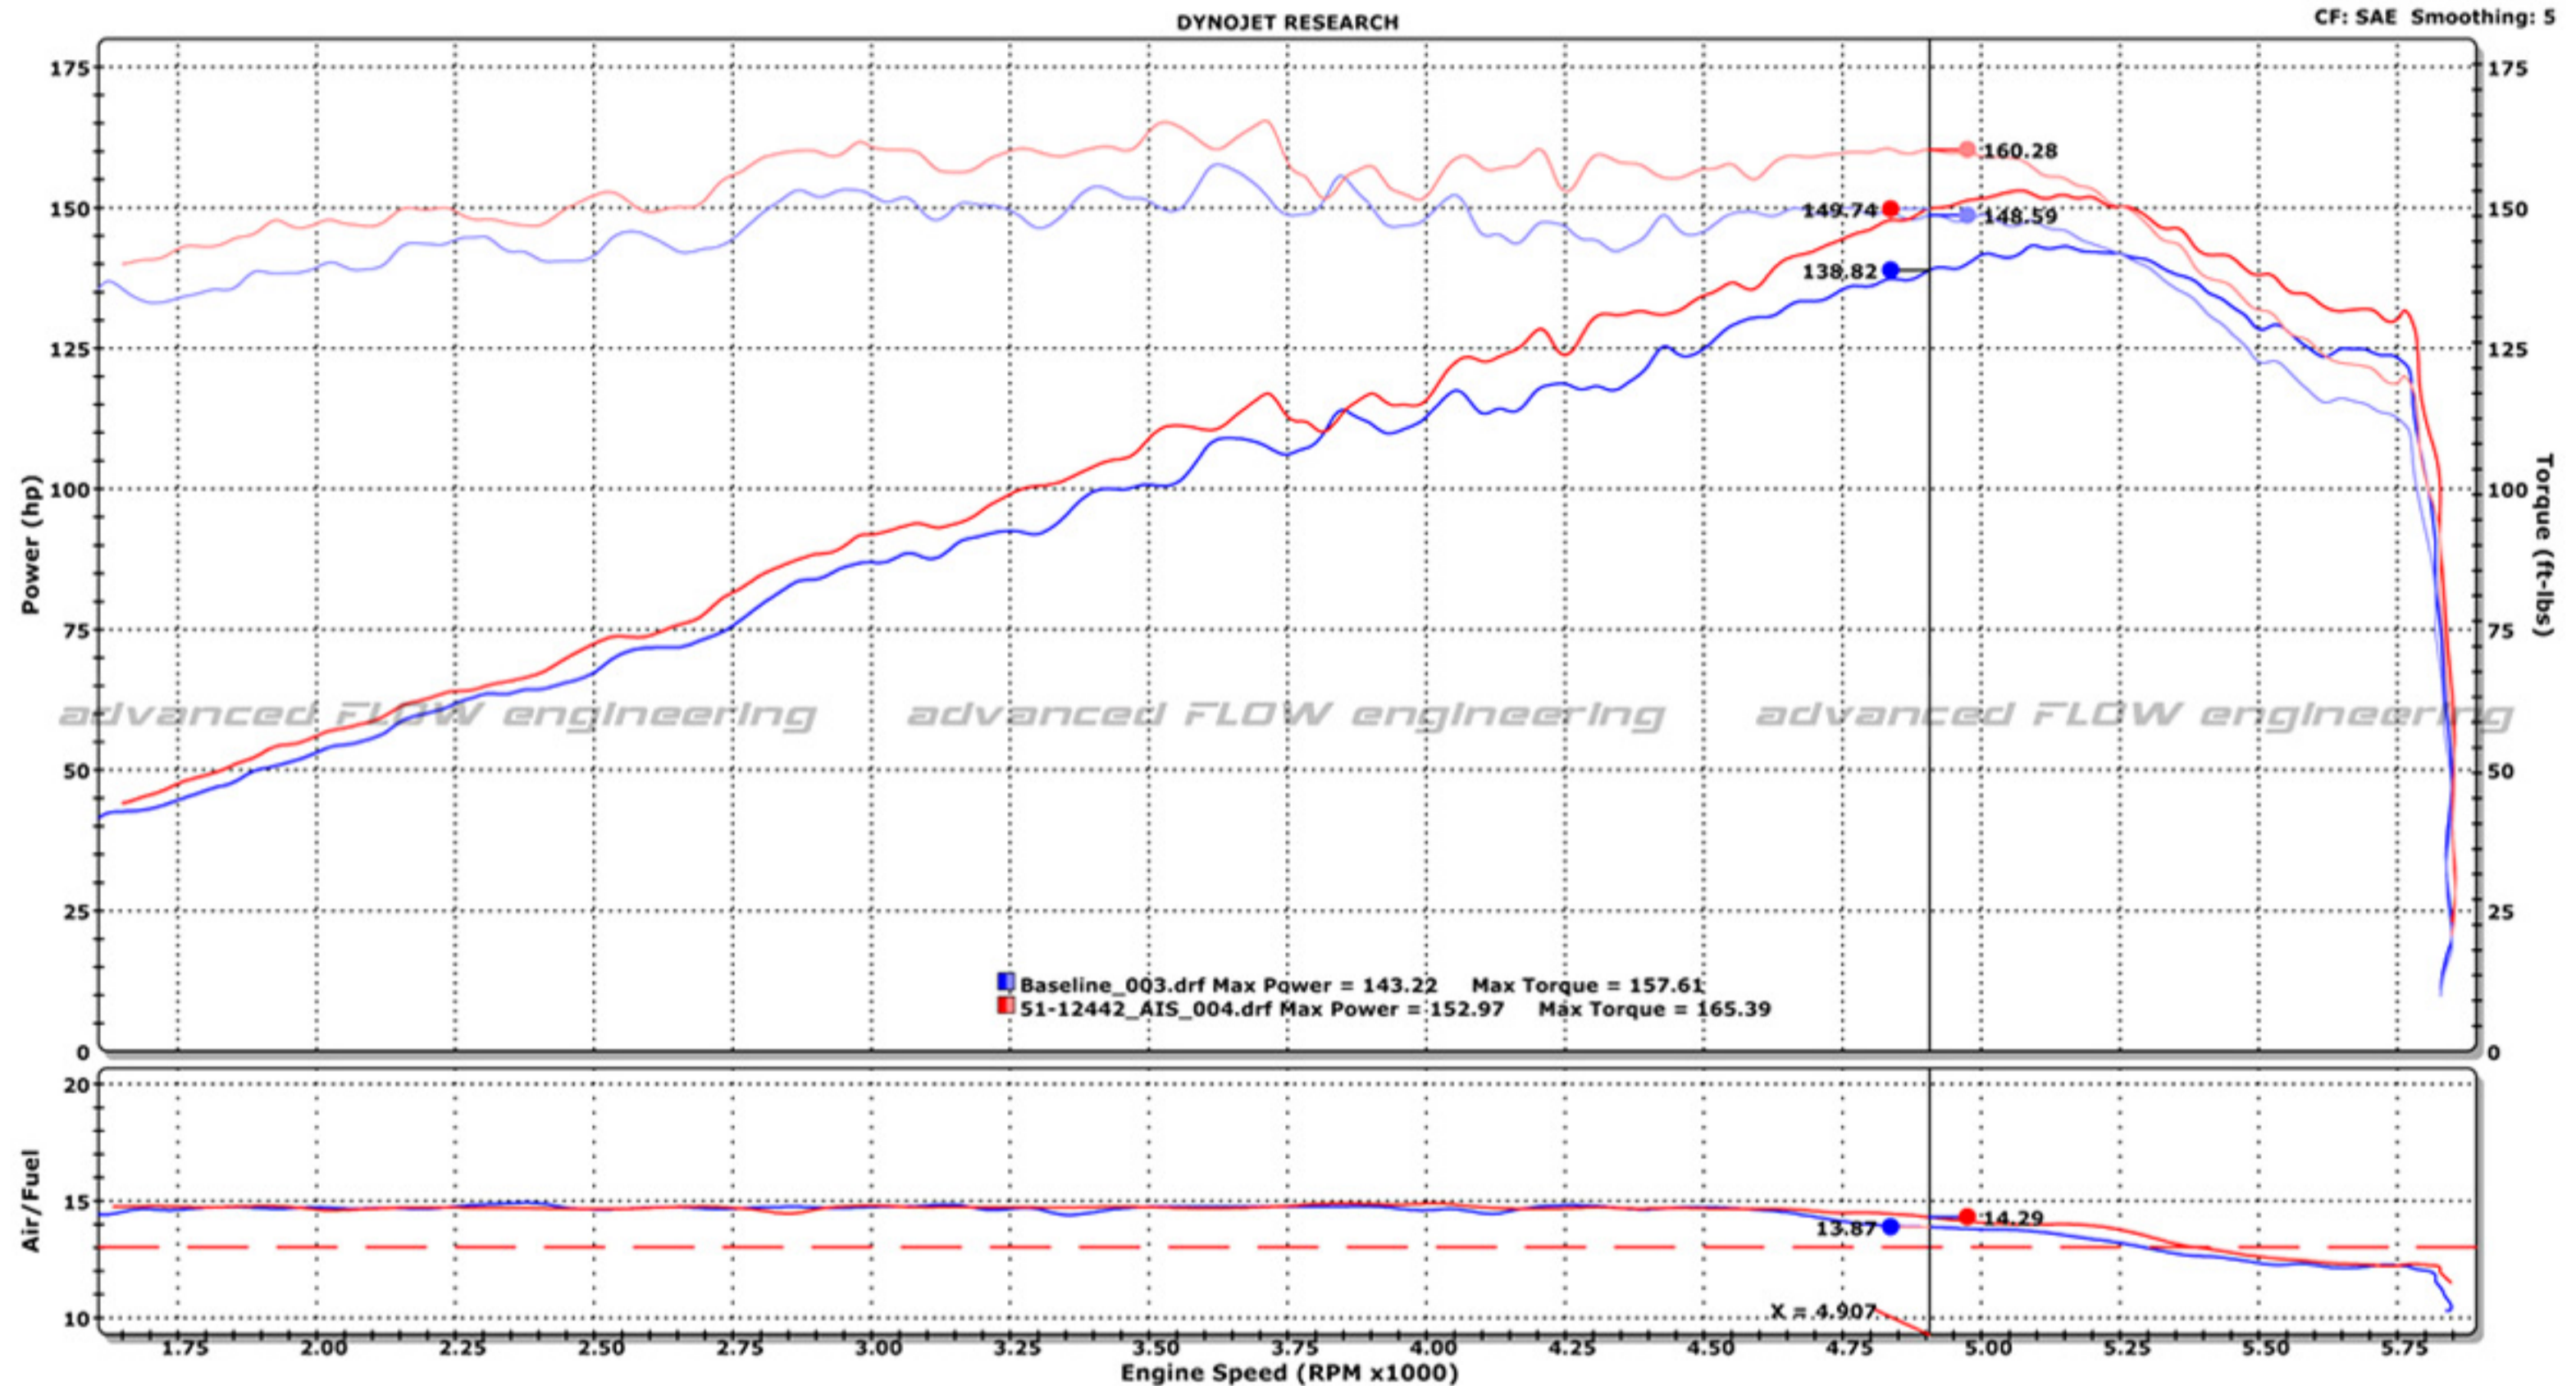

# ENGINEERED ADRENALINE

■ Baseline\_003.drf - 3/22/2013 11:25:06 AM Run Type: RO Run Conditions: 69.27 °F, 28.89 in-Hg, Humidity: 44%, SAE: 1.02  
OE  
Max Power = 143.22 Max Torque = 157.61  
OE AIS/EXH, 4th gear

■ 51-12442\_AIS\_004.drf - 3/22/2013 2:29:50 PM Run Type: RO Run Conditions: 77.27 °F, 28.90 in-Hg, Humidity: 34%, SAE: 1.03  
aFe Intake 51-12442  
Max Power = 152.97 Max Torque = 165.39  
aFe AIS, OE exh, 4th gear