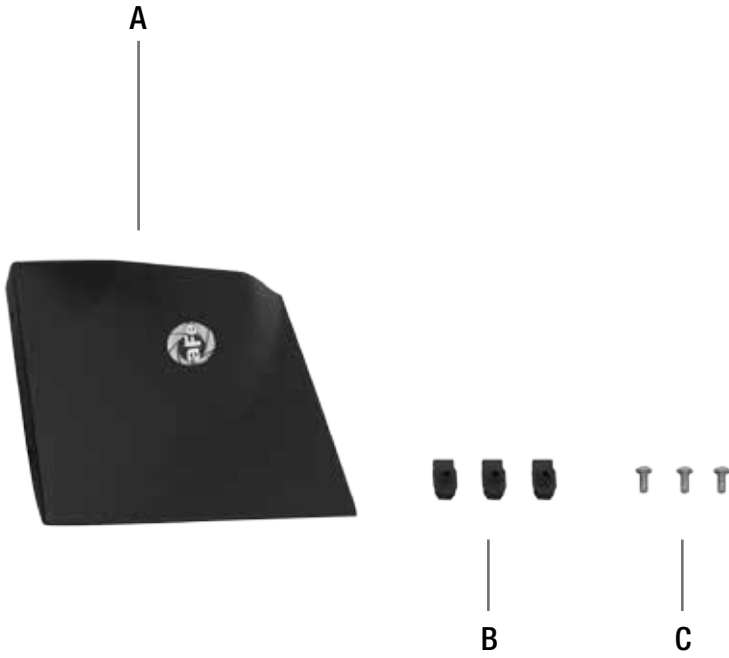

- Please read the entire instruction manual before proceeding.
- Ensure all components listed are present.
- If you are missing any of the components, call customer support.
- Ensure you have all necessary tools before proceeding.
- Do not attempt to work on your vehicle when the engine is hot.

Retain factory parts for future use.

Label	Qty.	Description	Part Number
A	1	Cover, Vaccum Formed	05-12219B1
B	3	Screw, Hd M6x1x10	03-50102
C	3	Clip Nut, M6	03-50414

Installation will require the following tools:
4mm Hex

Note: Legal in California for use on race vehicles only. The use of this device on vehicles used on public streets or highways is strictly prohibited in California and others states that have adopted California emission regulations.