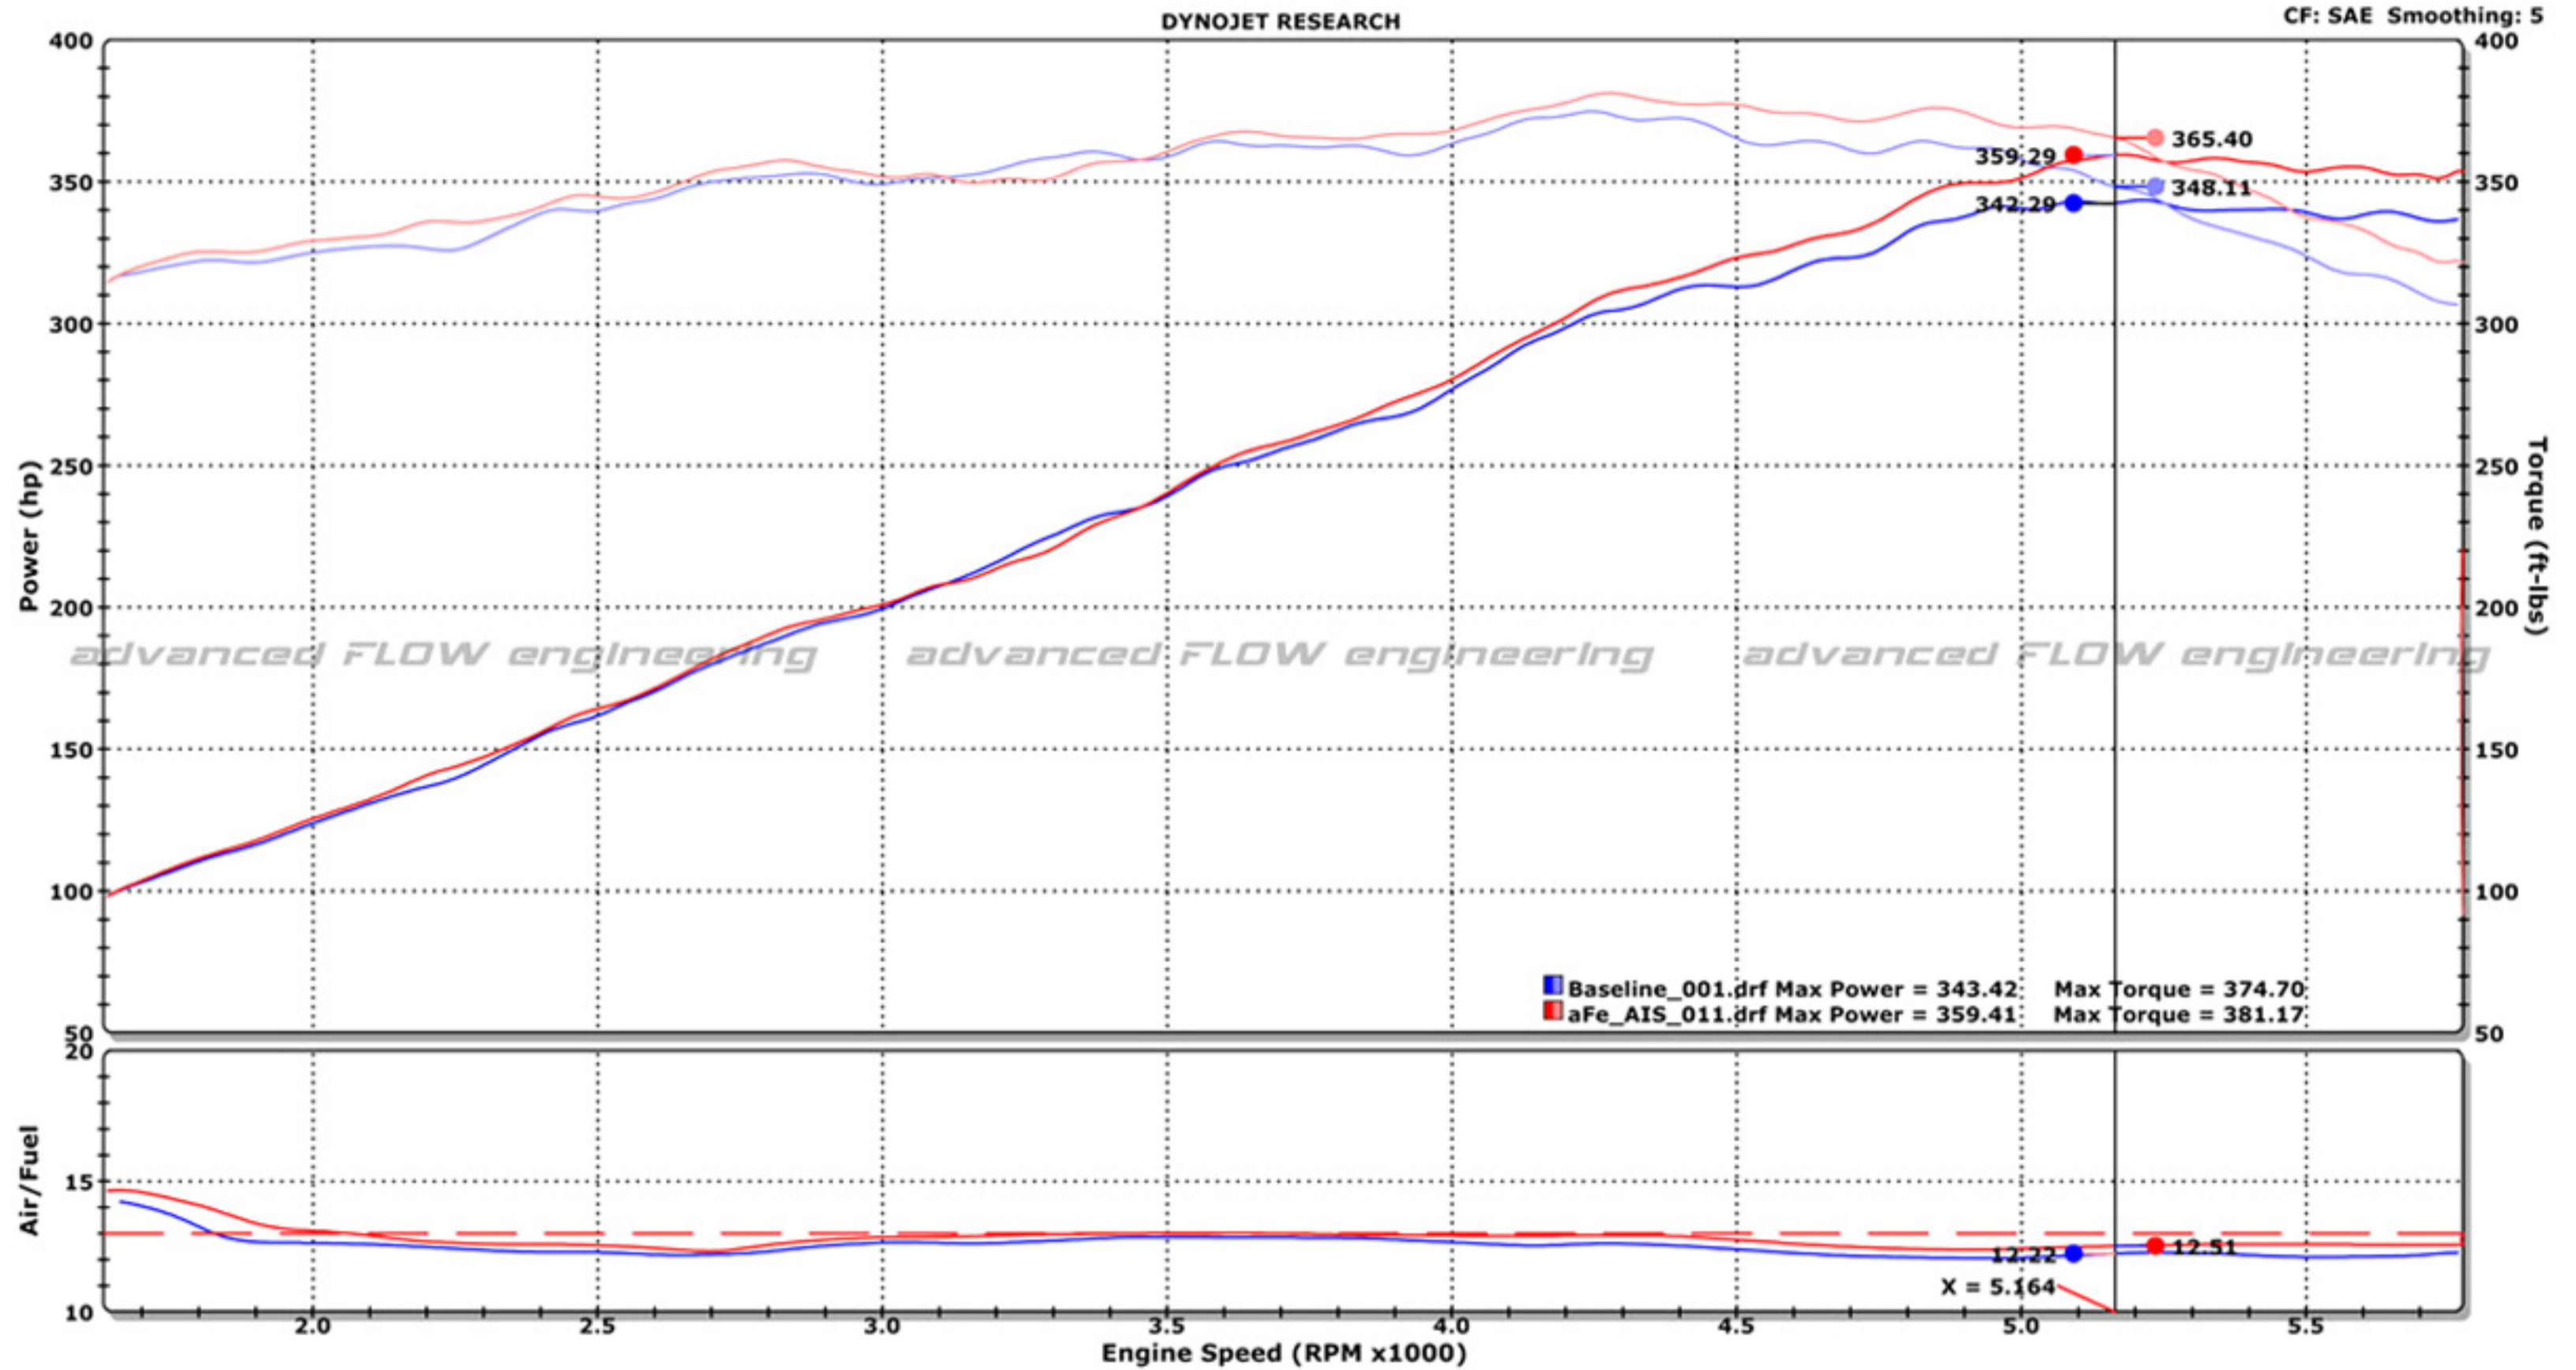

ENGINEERED ADRENALINE

Baseline_001.drf - 11/27/2012 9:07:54 AM Run Type: RO Run Conditions: 65.40 °F, 29.16 in-Hg, Humidity: 52%, SAE: 1.00
Max Power = 343.42 Max Torque = 374.70
4th gear,

aFe_AIS_011.drf - 11/27/2012 10:50:04 AM Run Type: RO Run Conditions: 70.51 °F, 29.15 in-Hg, Humidity: 48%, SAE: 1.01
Max Power = 359.41 Max Torque = 381.17
4th gear, aFe AIS