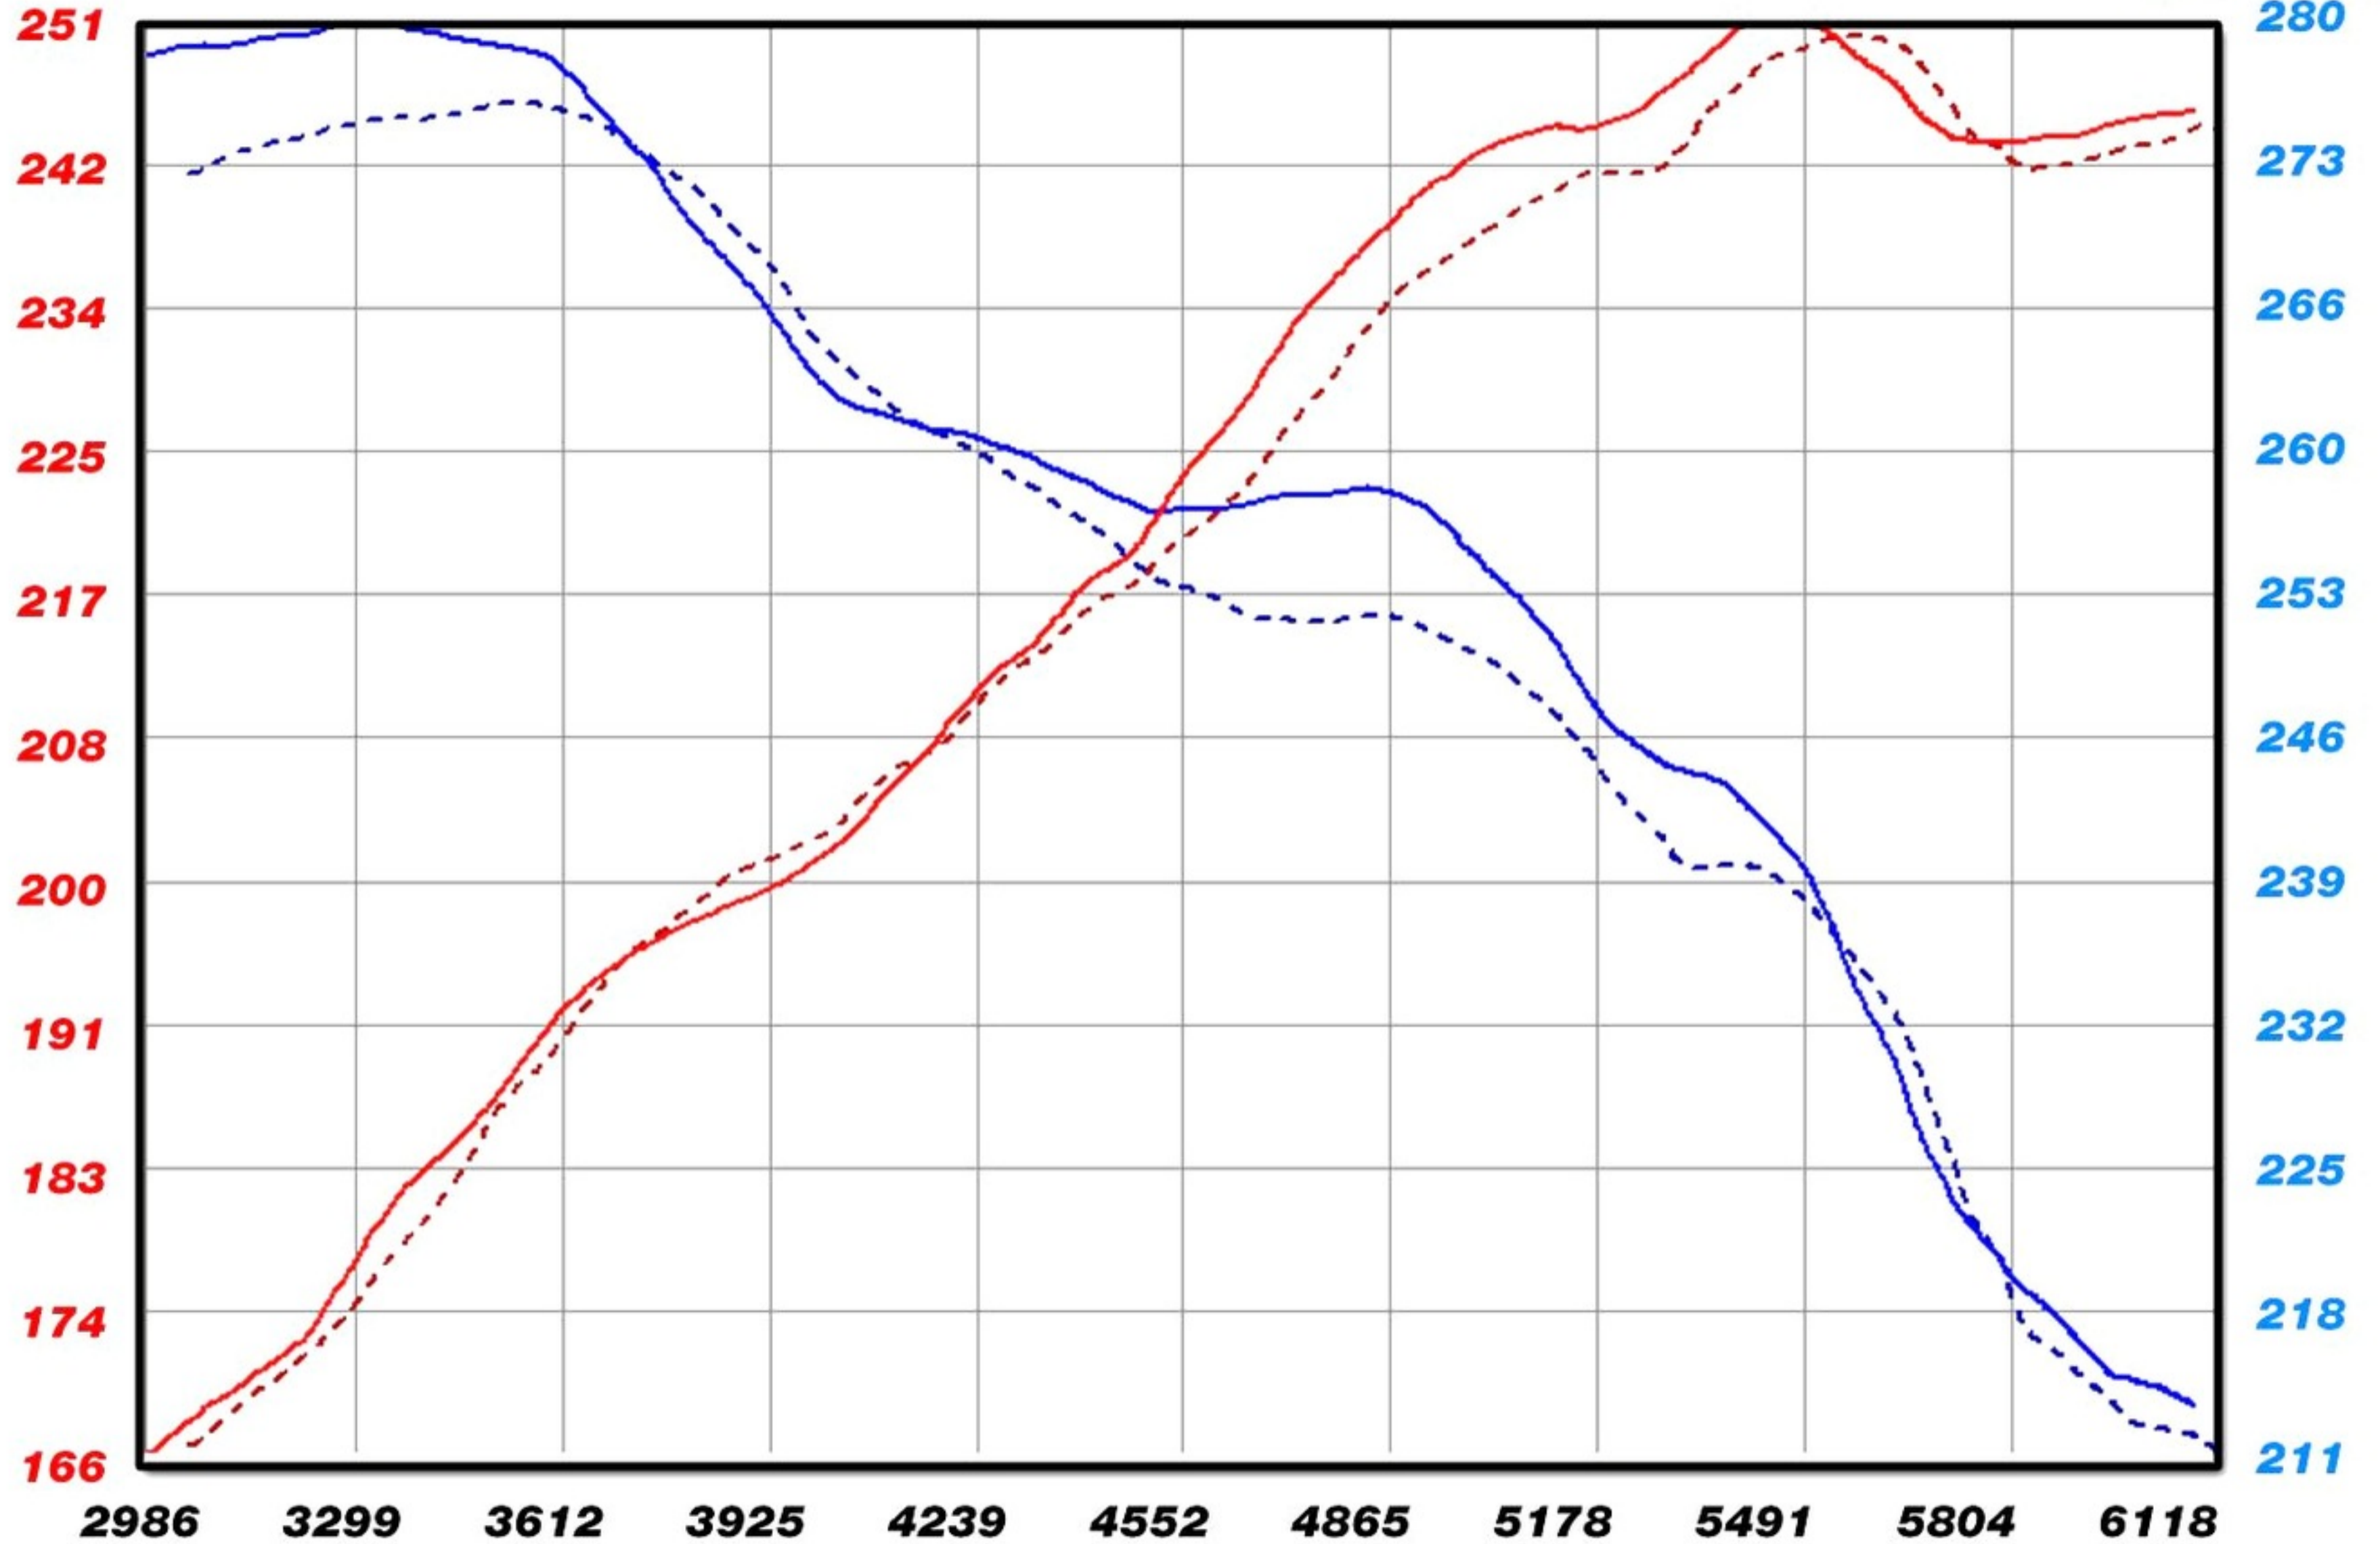

ENG POWER

ENG TORQUE

Find more aFe products on our website.

Looking for performance exhaust systems? Visit our website.