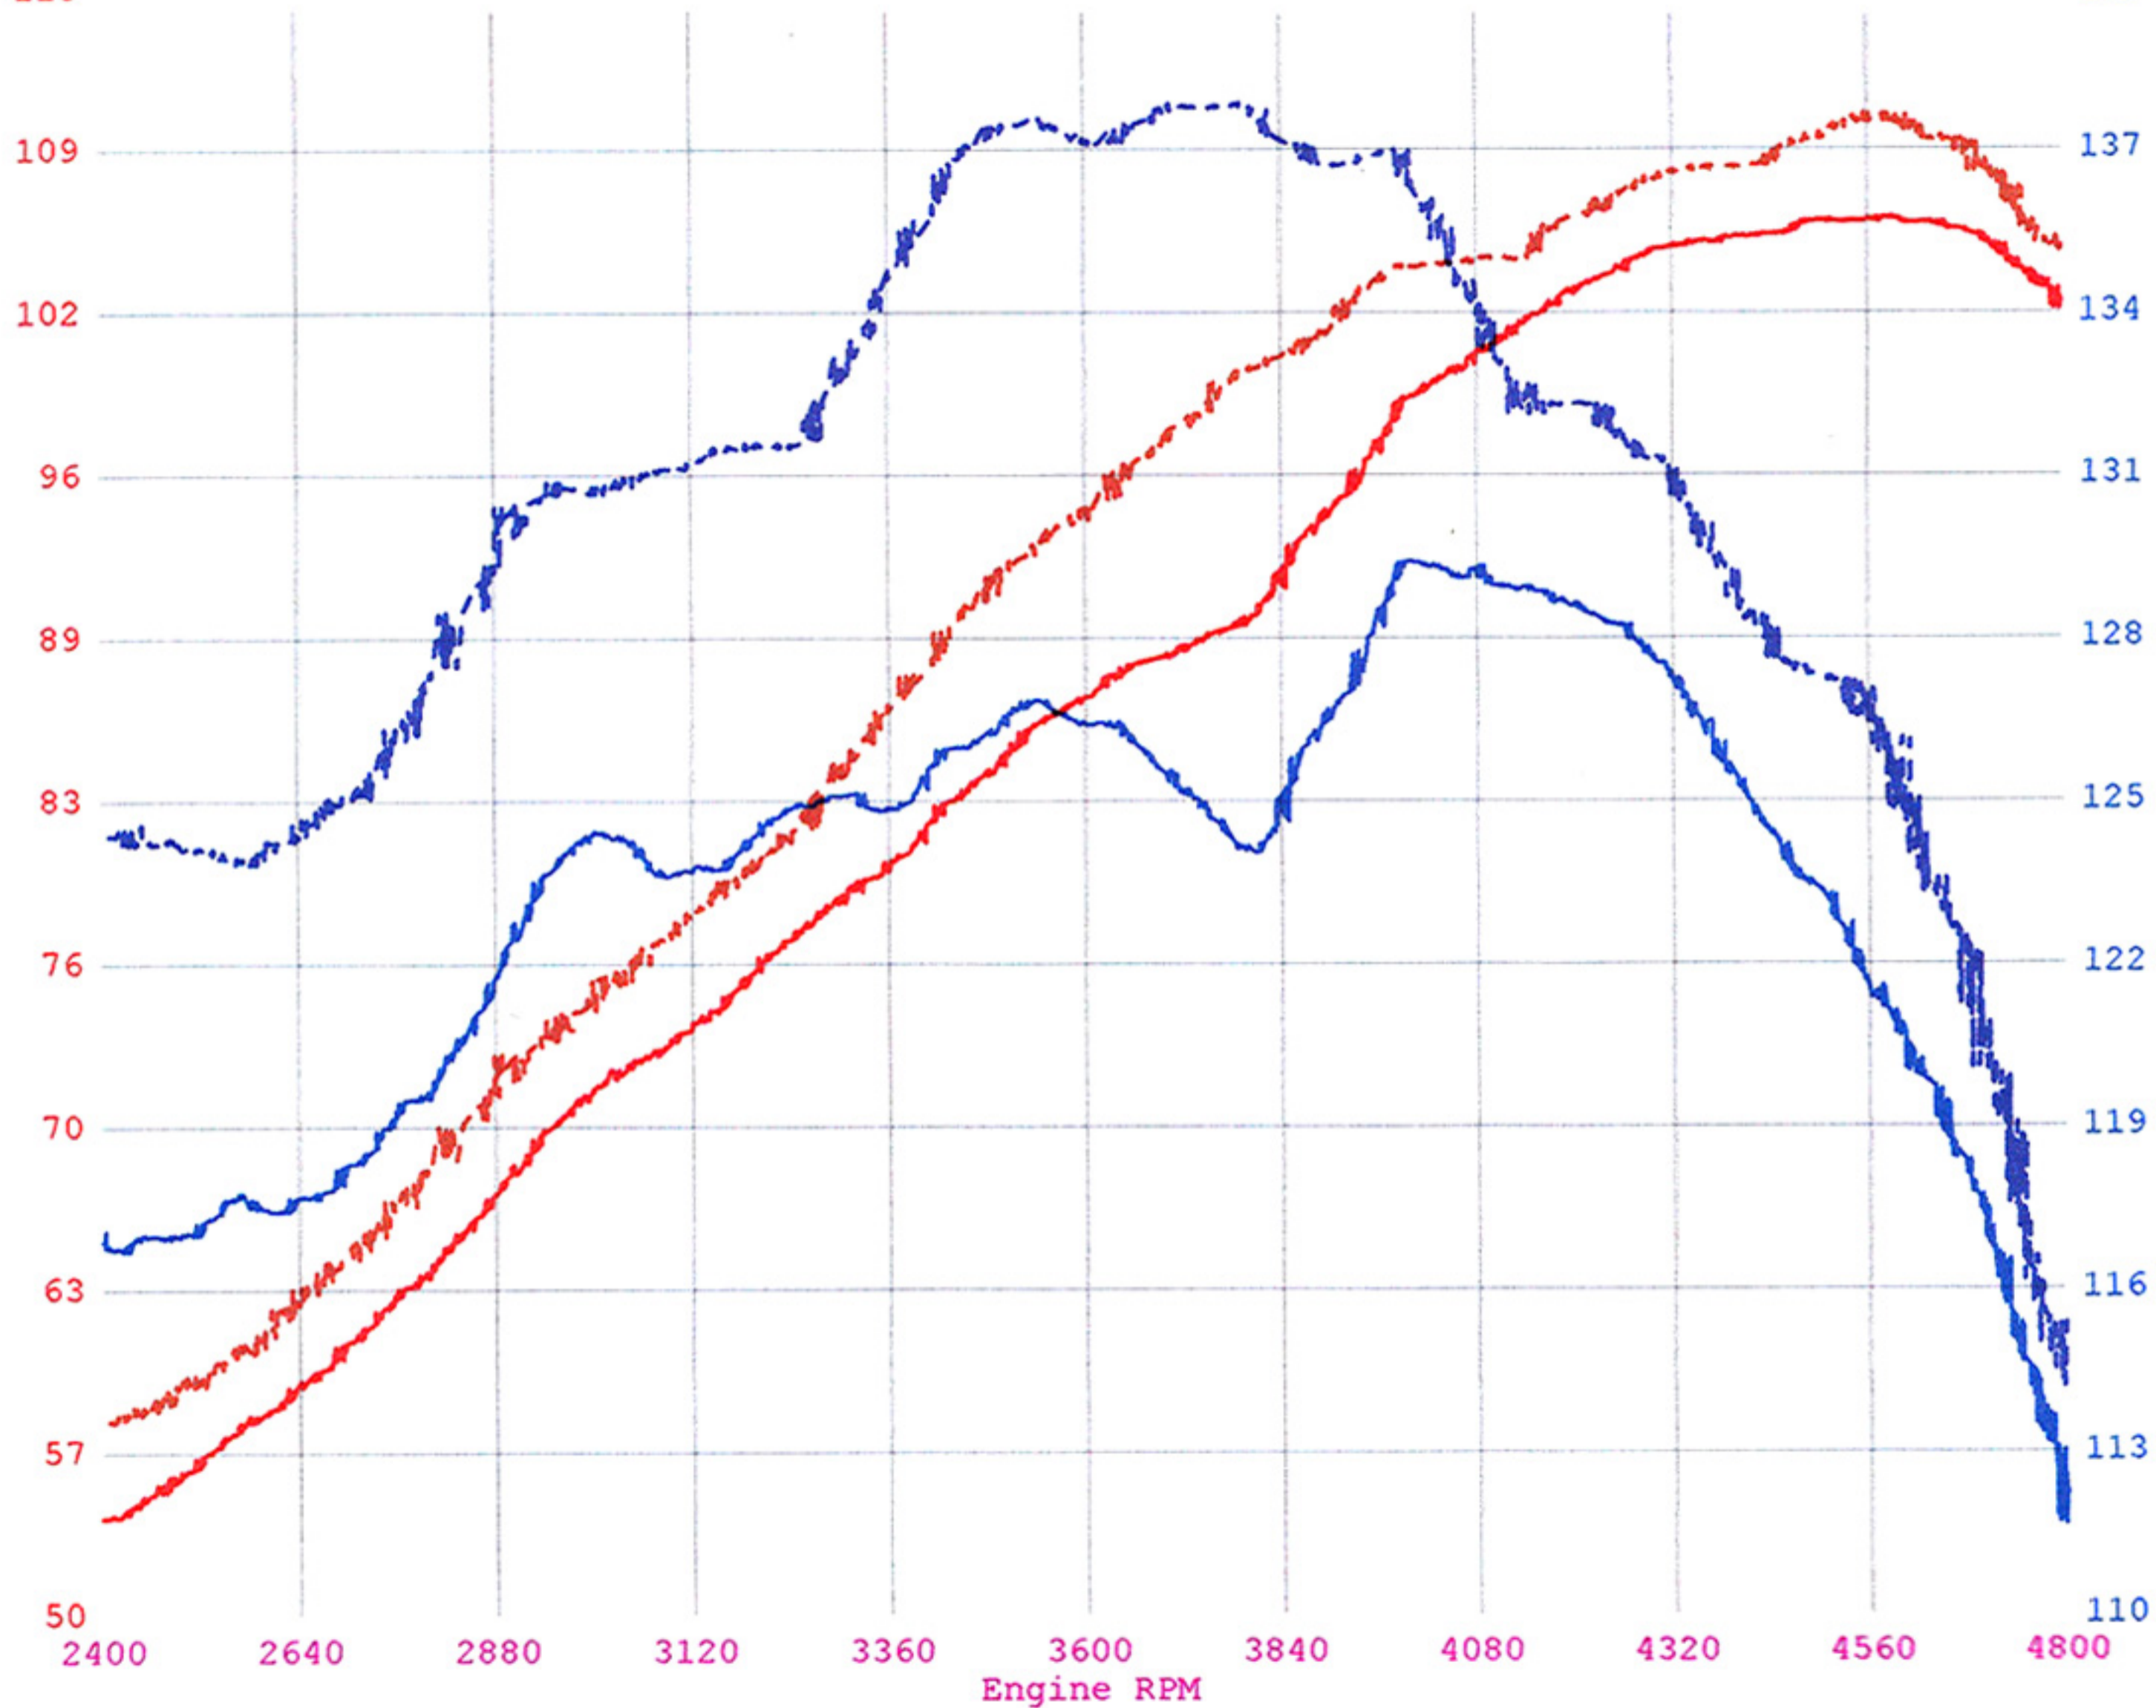

Total Power  
115

Engine Torque  
140

Shop for quality aFe products on our website.

Choose reliable exhaust systems offered on our website.