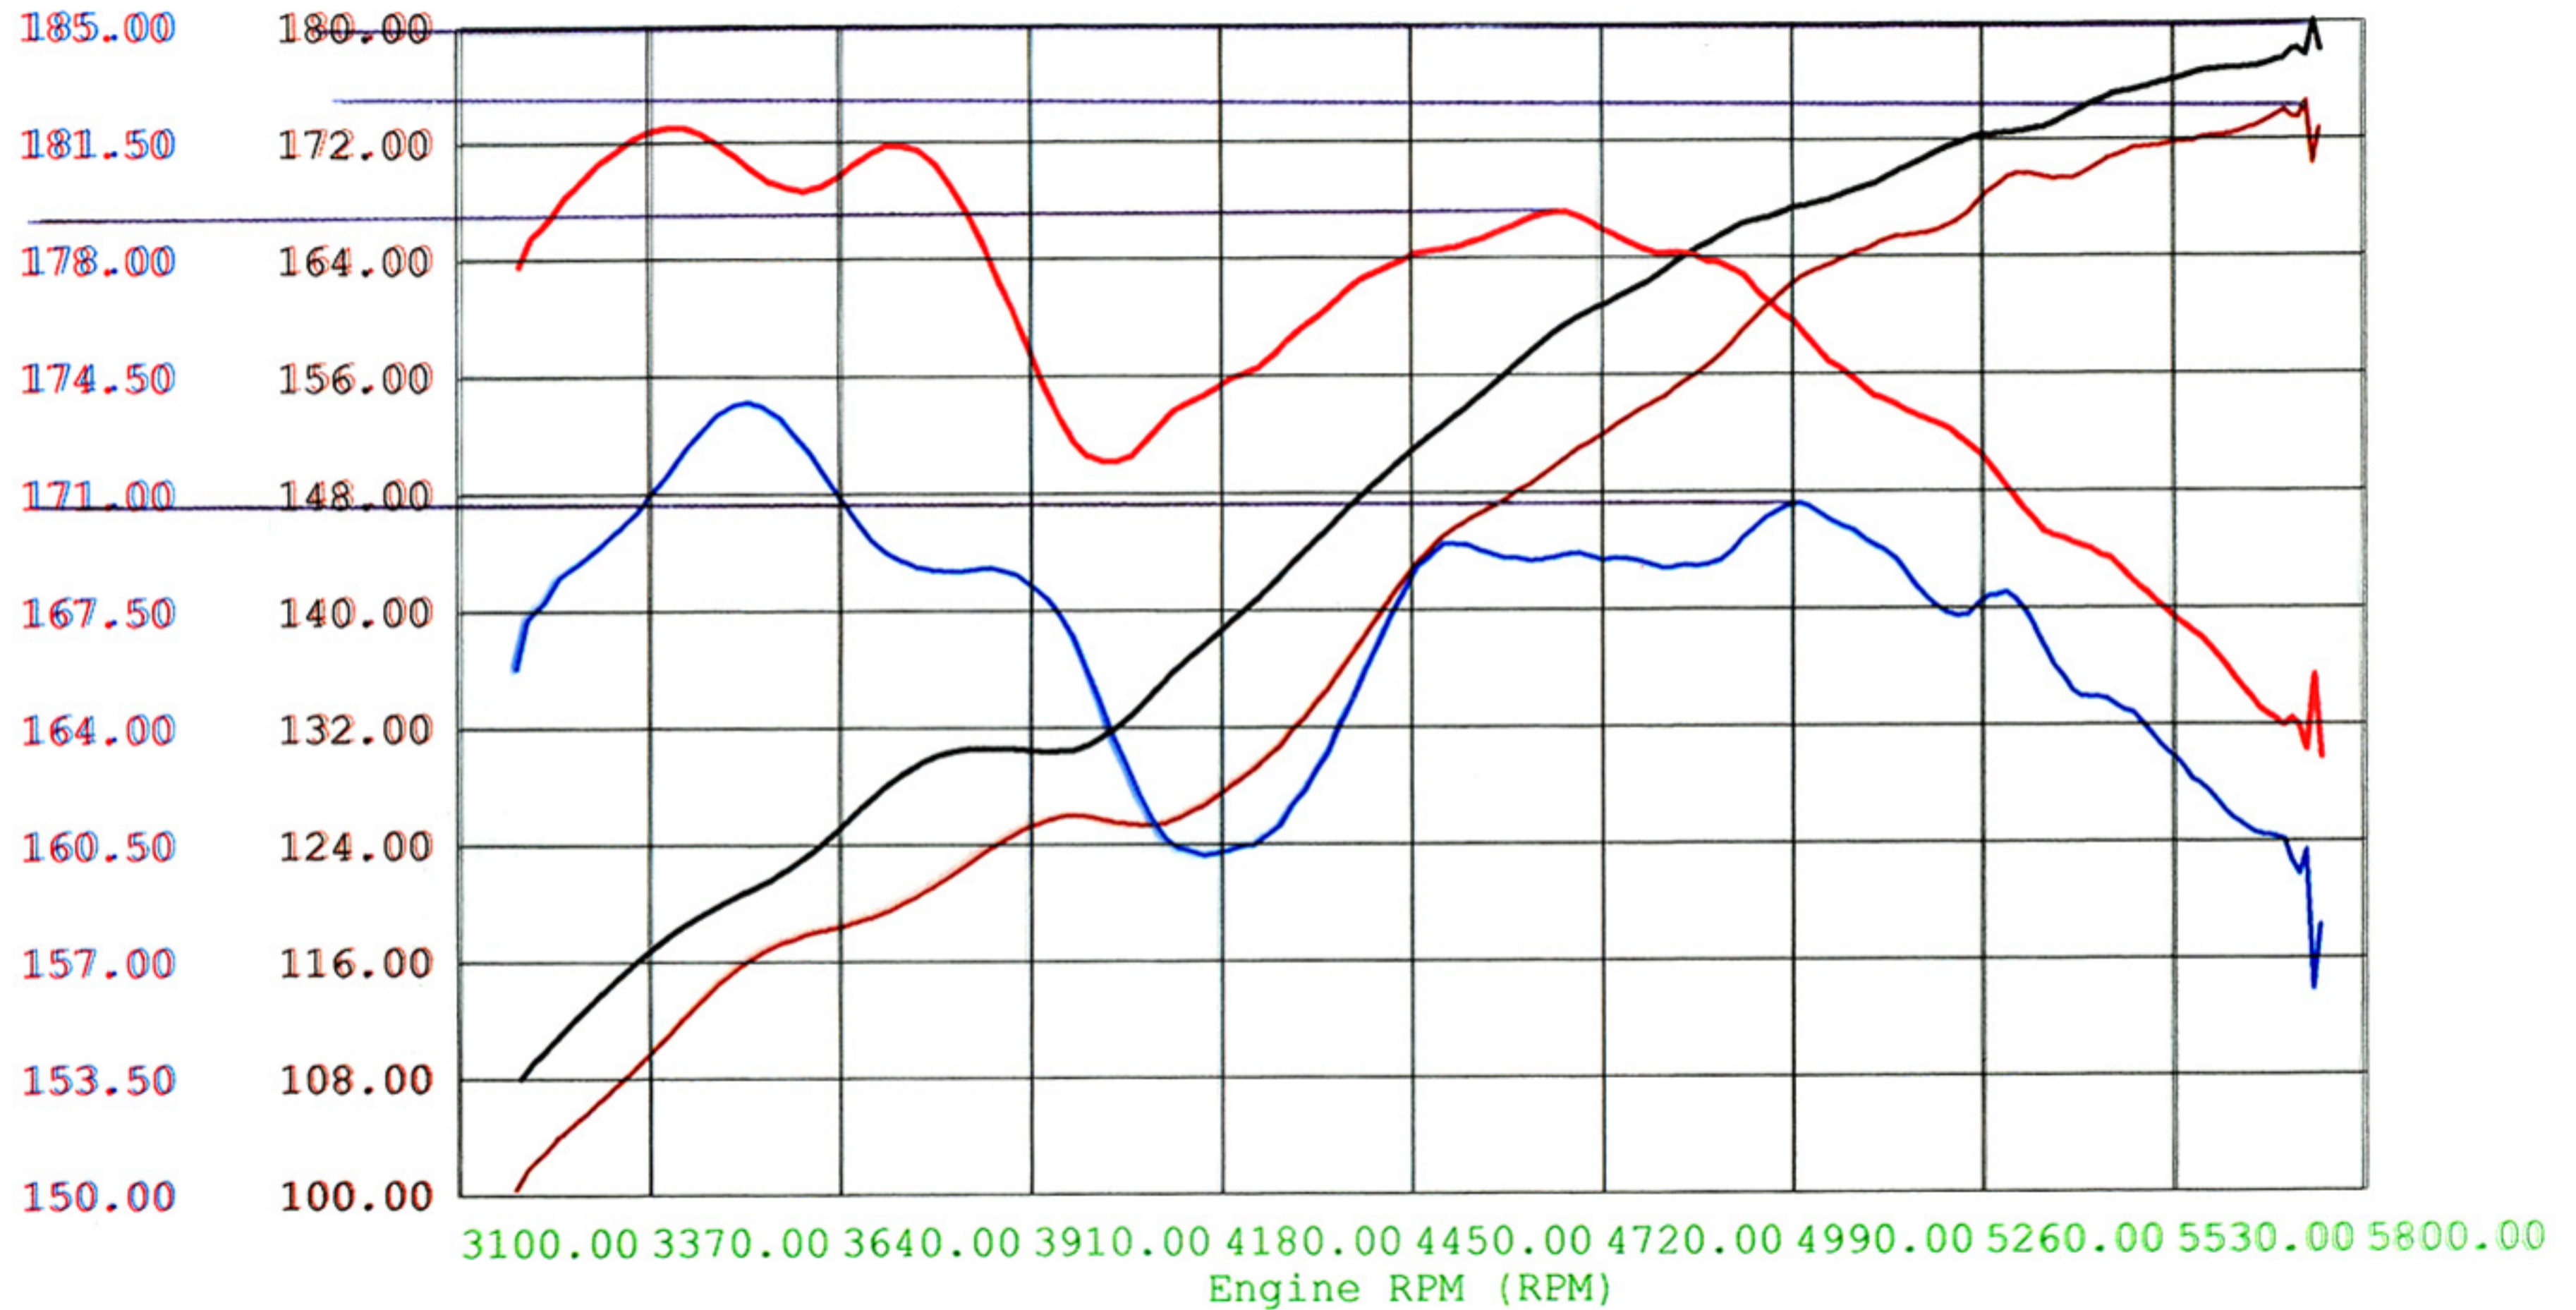

Engine Torque (Ft-Lbs)

Total Power (HP)

Total Power (HP)

Engine Torque (Ft-Lbs)

Shop for quality aFe products on our website.

Choose reliable exhaust systems offered on our website.