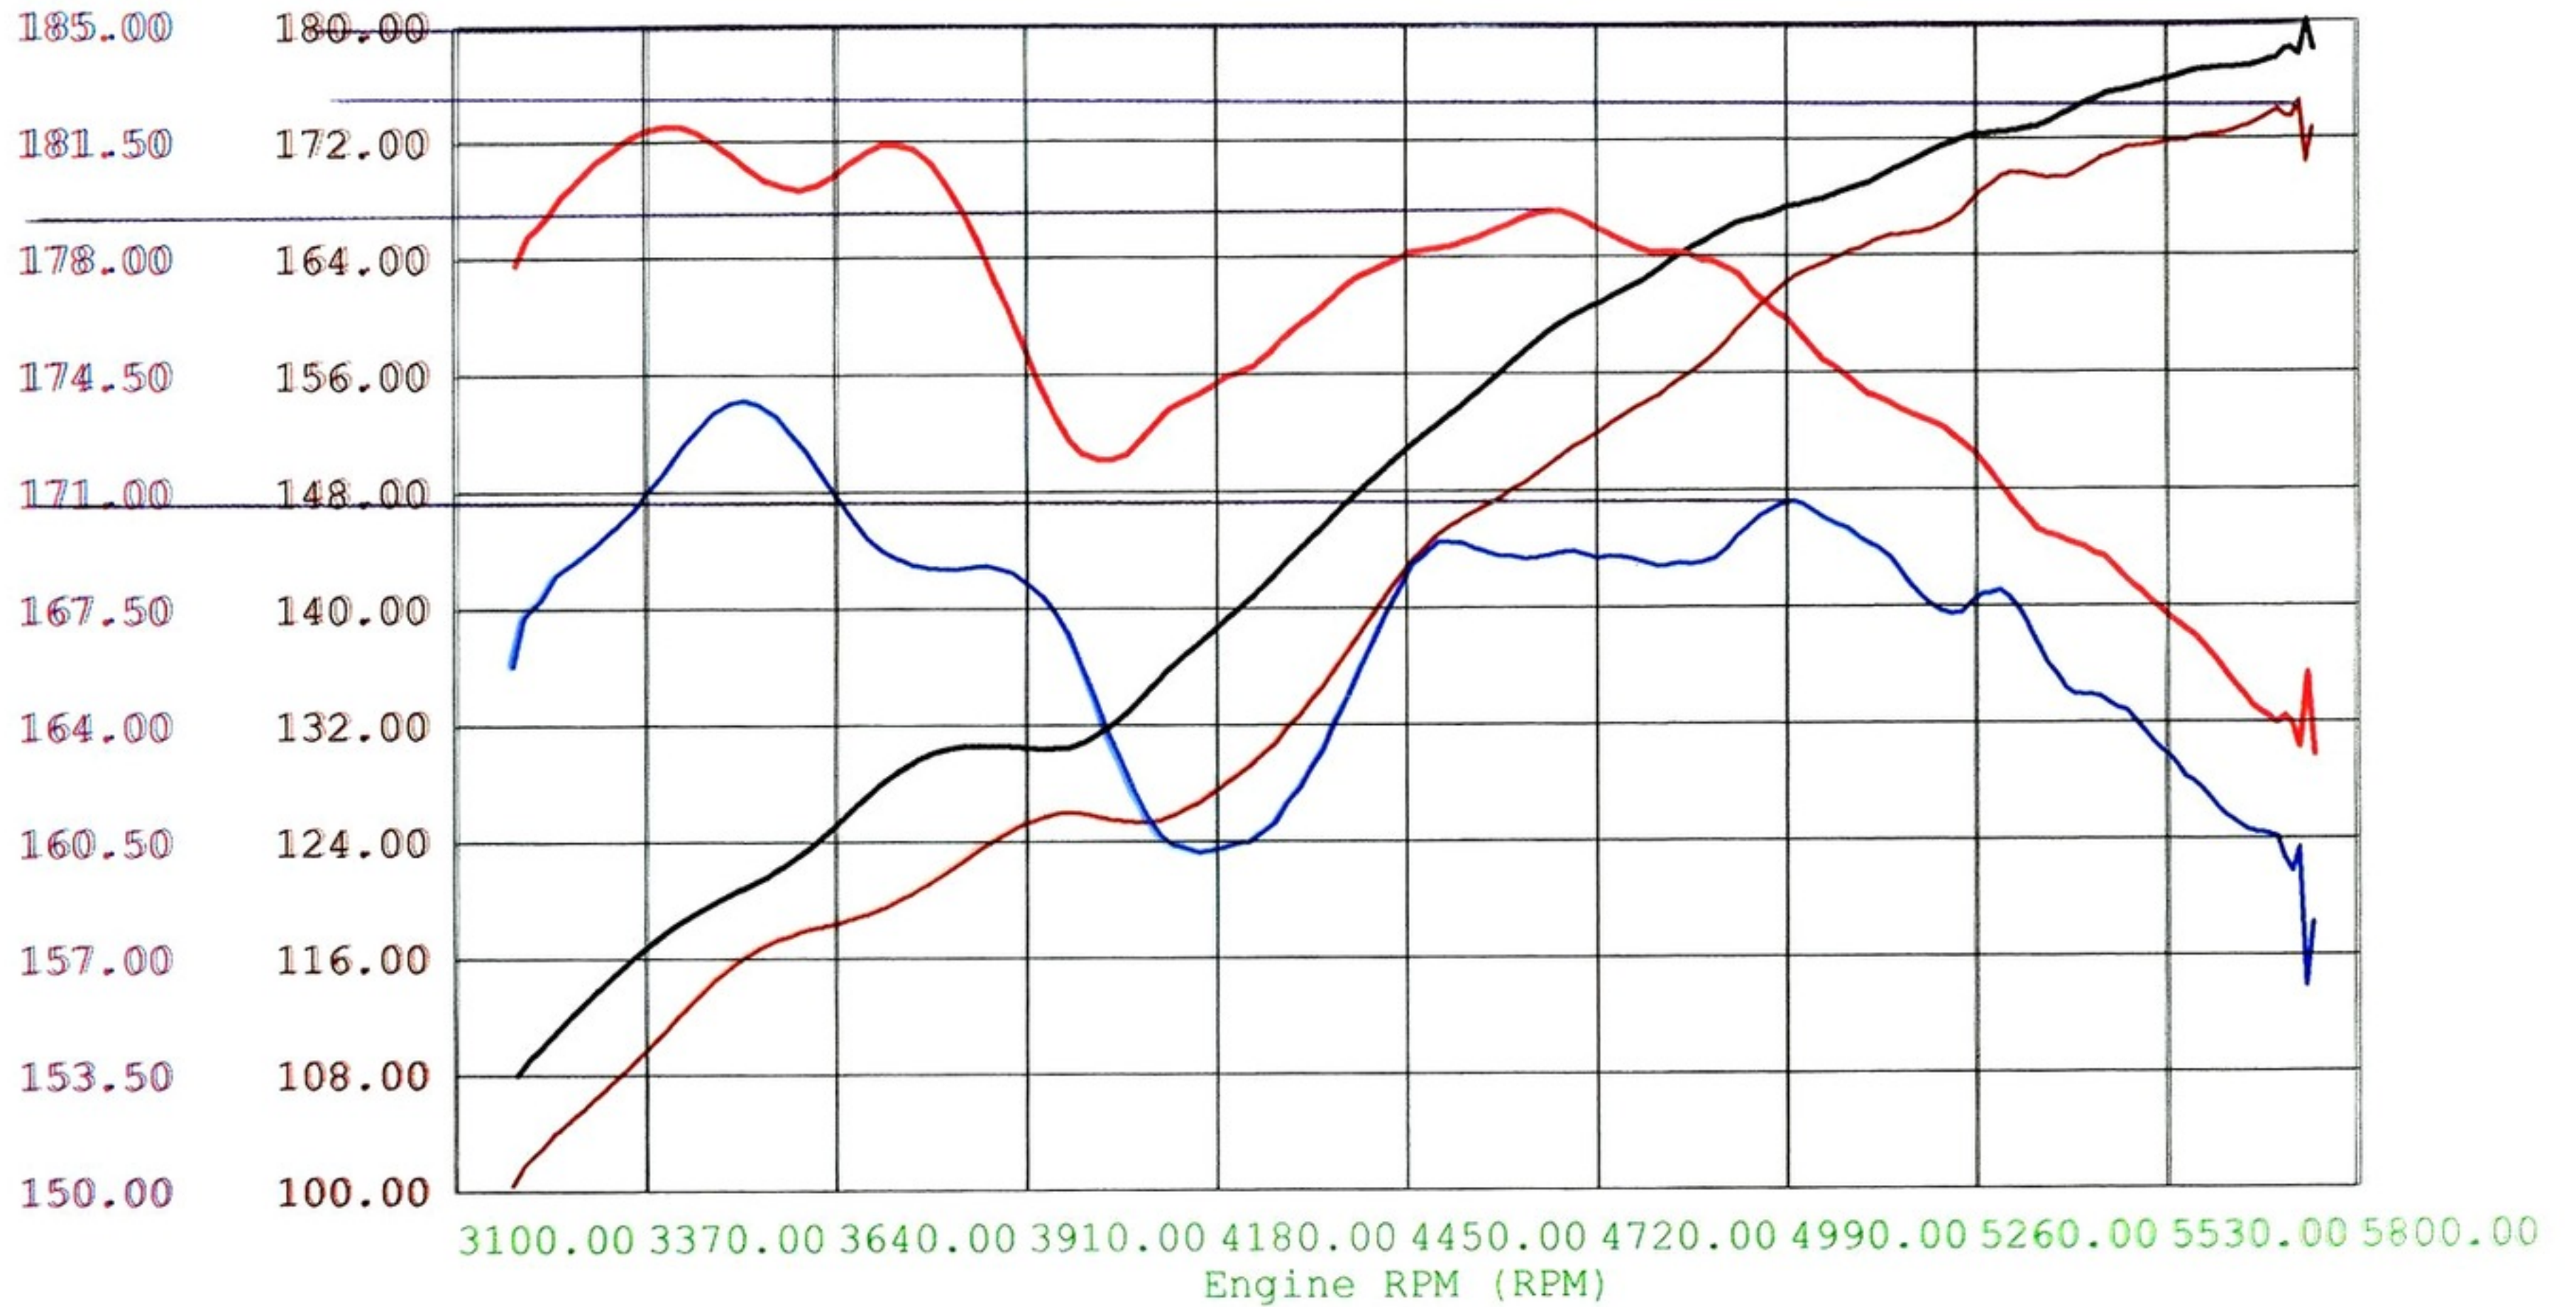

Engine Torque (Ft-Lbs)  
Total Power (HP)

Total Power (HP)  
Engine Torque (Ft-Lbs)

Find more aFe products on our website.

Looking for performance exhaust systems? Visit our website.