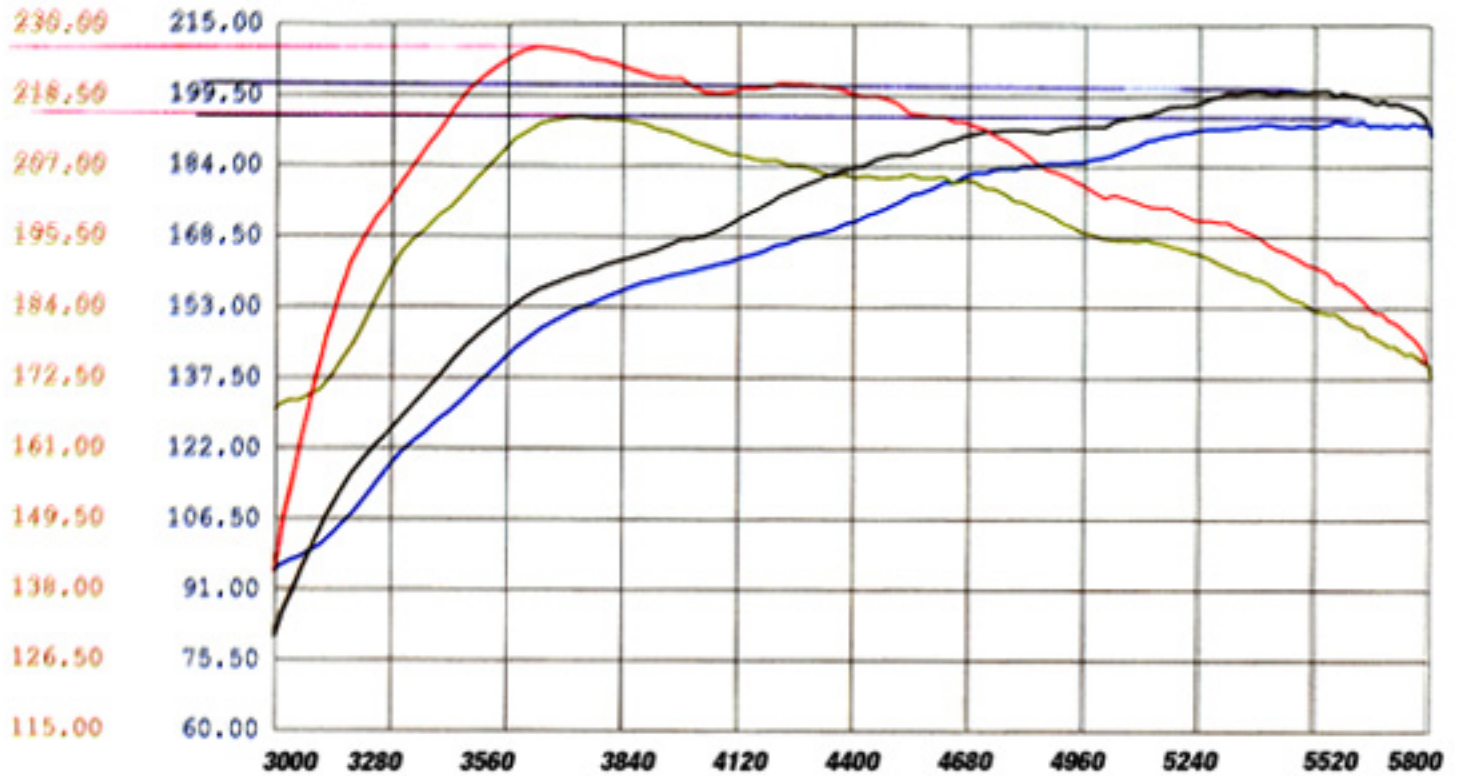

Engine Torque (Ft-Lbs)
Total Power (HP)

Shop for quality aFe products on our website.

Choose reliable exhaust systems offered on our website.