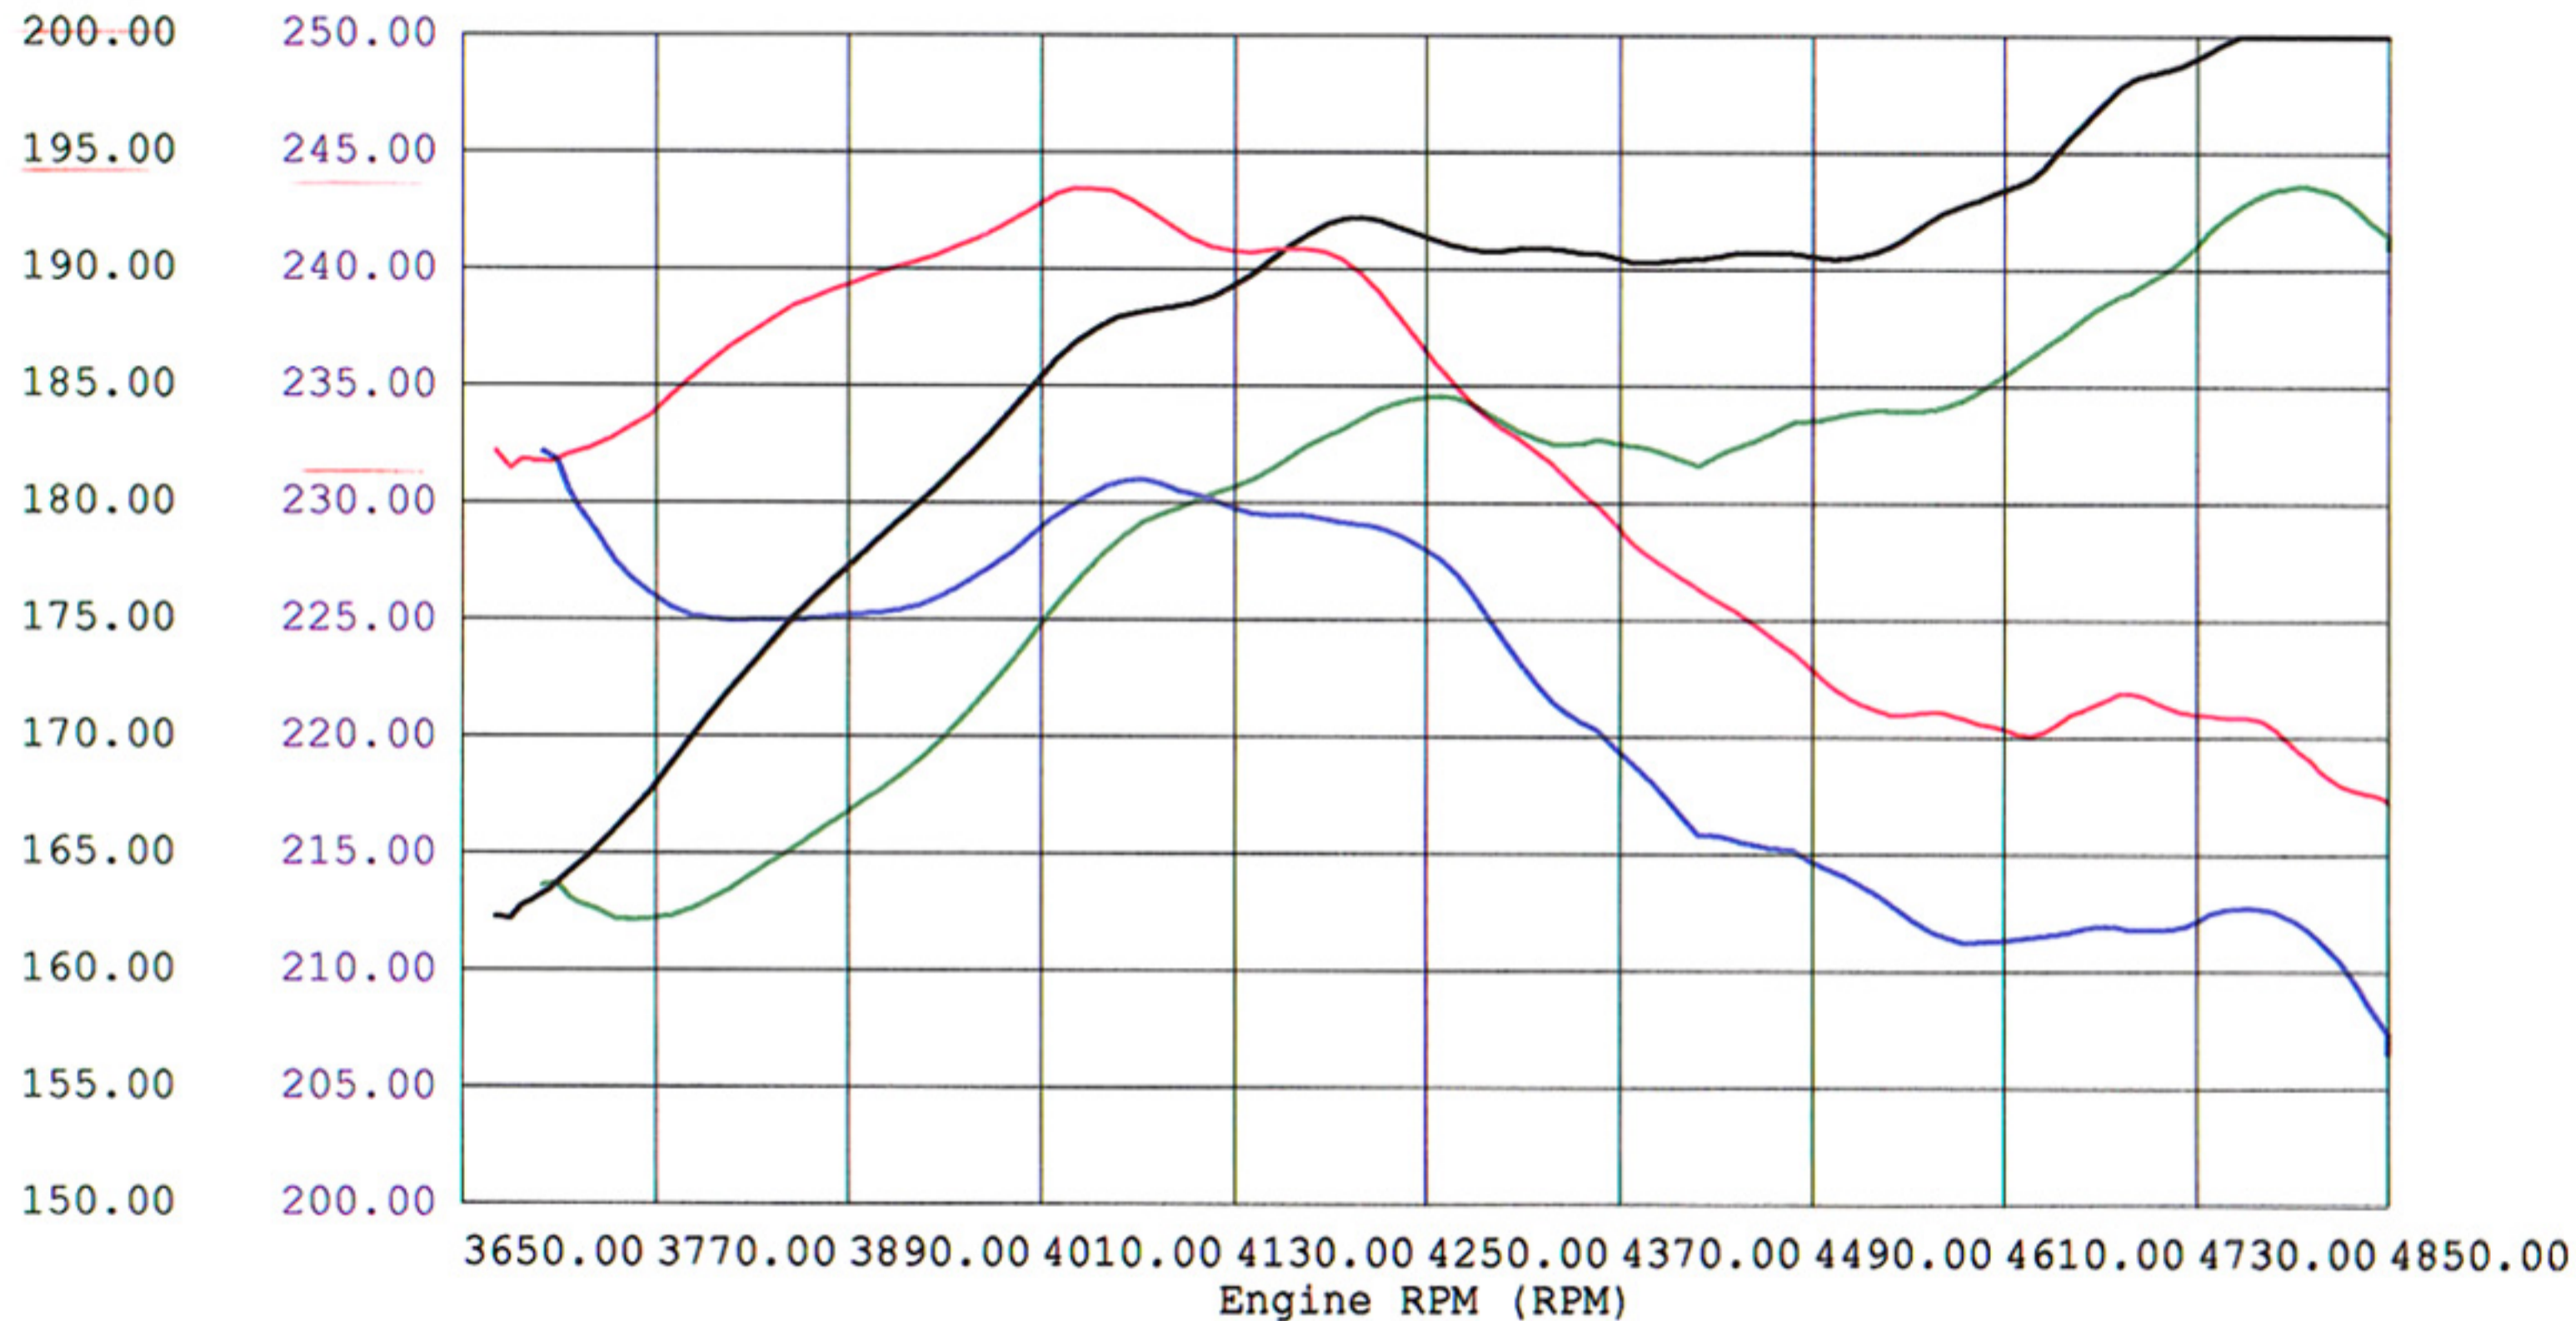

Mustang Dynamometer Trace Data Printout

Date/Time Printed: Nov-03 09:24 AM

54-10471 BMW 540i 97-03

Total Power (HP)

Engine Torque (Ft-Lbs)

Total Power (HP)

Engine Torque (Ft-Lbs)

Owner : bmw 540i 540i . bmw
Vehicle : 1998 bmw 540i, 4sah614
Test Type : Horsepower Curve (MPH)
Date Run : 28-Oct-03, 08:28 AM

Baseline