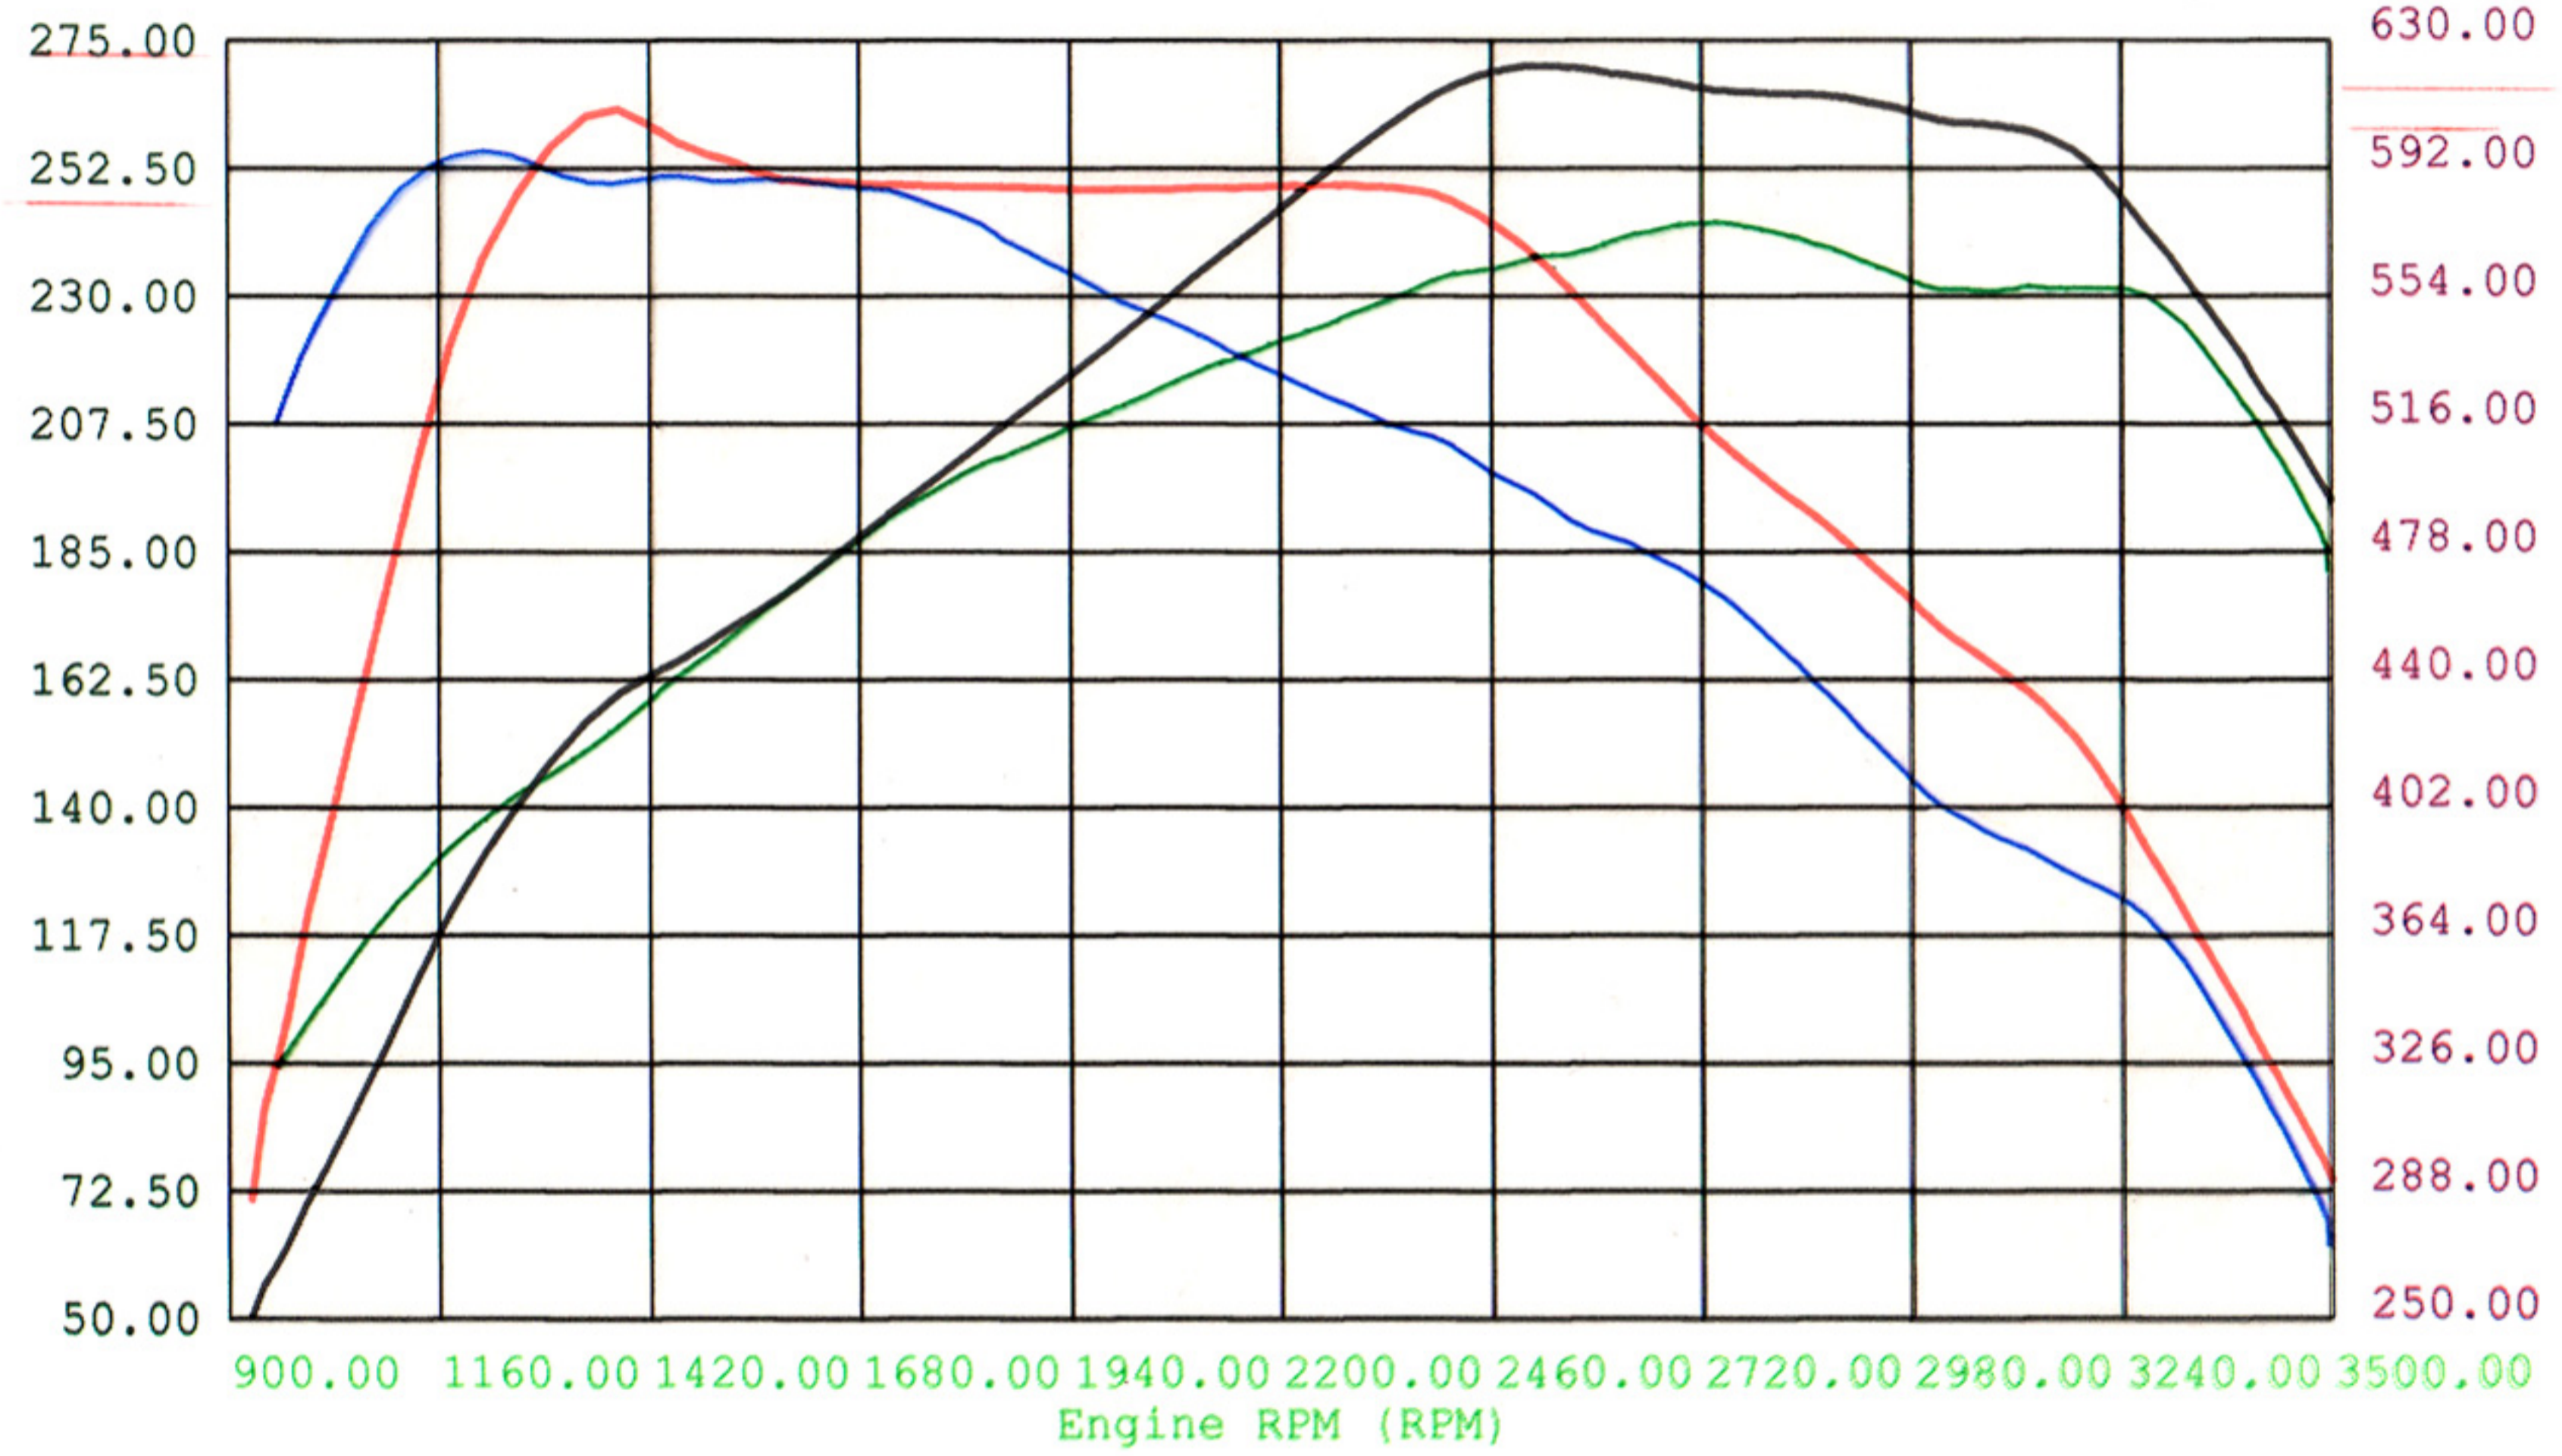

Total Power (HP)

Engine Torque (Ft-Lbs)

Shop for quality aFe products on our website.

Choose reliable exhaust systems offered on our website.