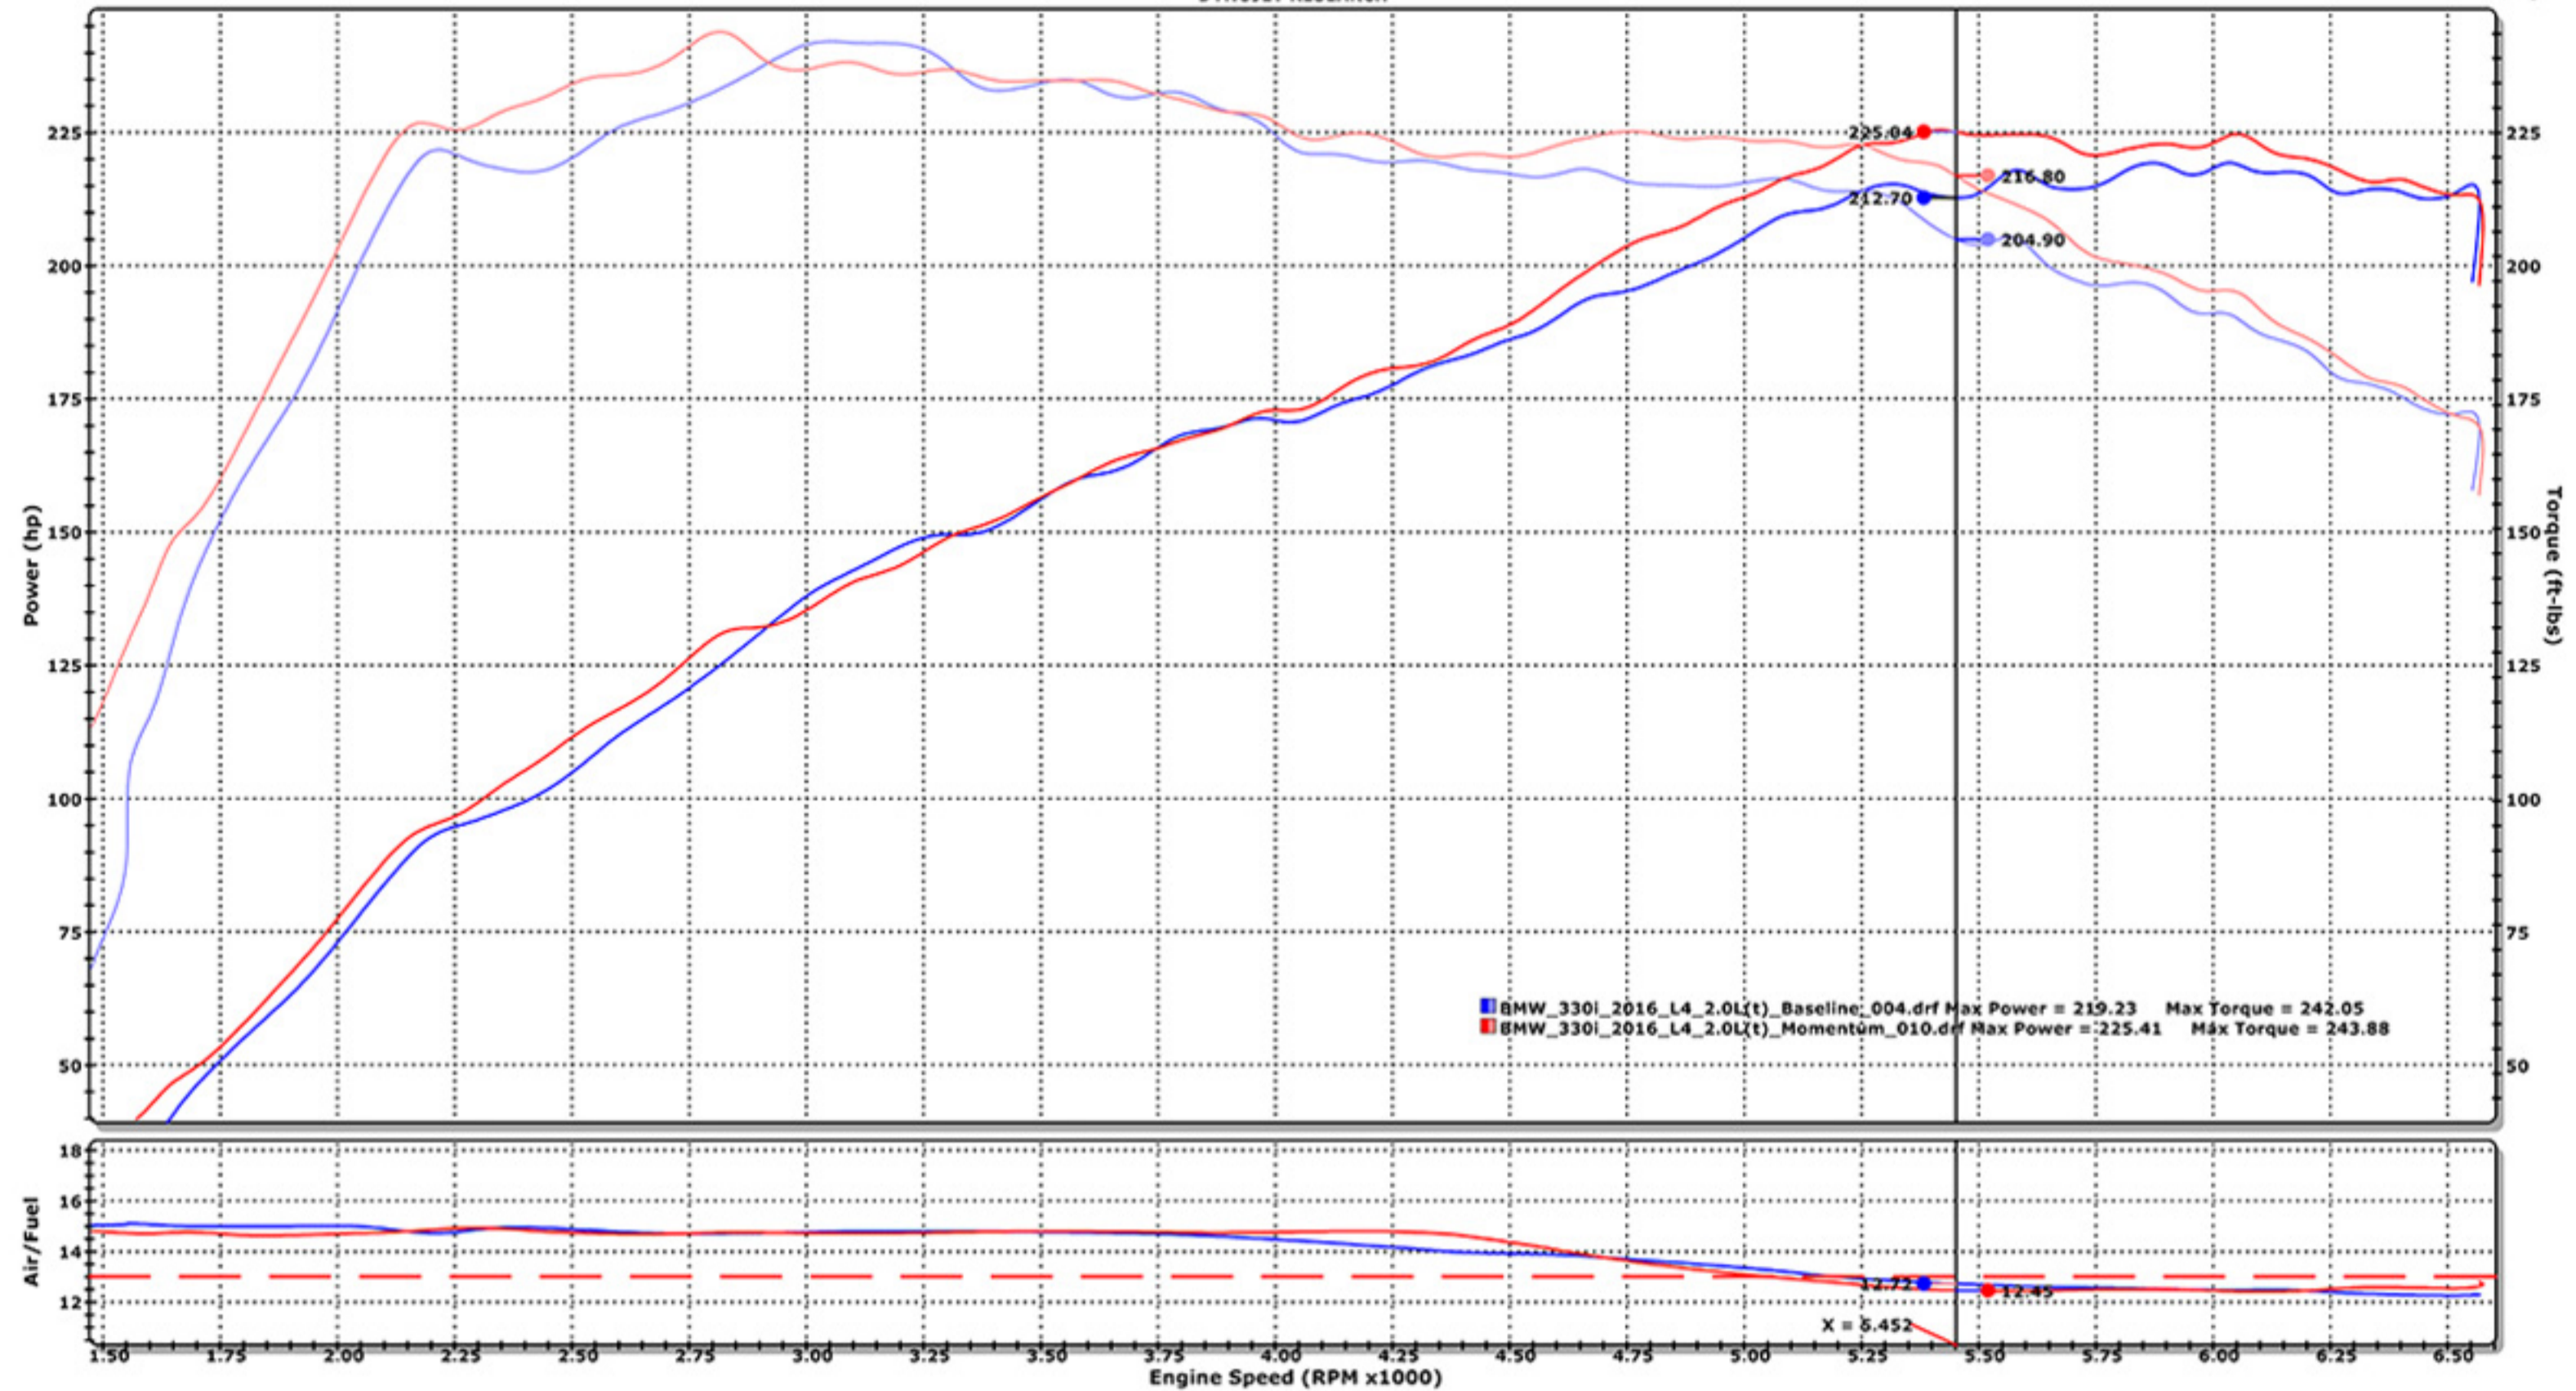

# ENGINEERED ADRENALINE

■ BMW\_330i\_2016\_L4\_2.0L(t)\_Baseline\_004.drf - 3/29/2017 2:22:22 PM Run Type: RO Run Conditions: 83.54 °F, 29.42 in-Hg, Humidity: 8%, SAE: 1.00  
Baseline  
Max Power = 219.23 Max Torque = 242.05  
OE AIS, OE EXH, 4th gear auto,

■ BMW\_330i\_2016\_L4\_2.0L(t)\_Momentum\_010.drf - 3/30/2017 8:52:25 AM Run Type: RO Run Conditions: 67.30 °F, 29.32 in-Hg, Humidity: 31%, SAE: 0.99  
Momentum  
Max Power = 225.41 Max Torque = 243.88  
aFe AIS, OE EXH, 4th gear auto, with miles