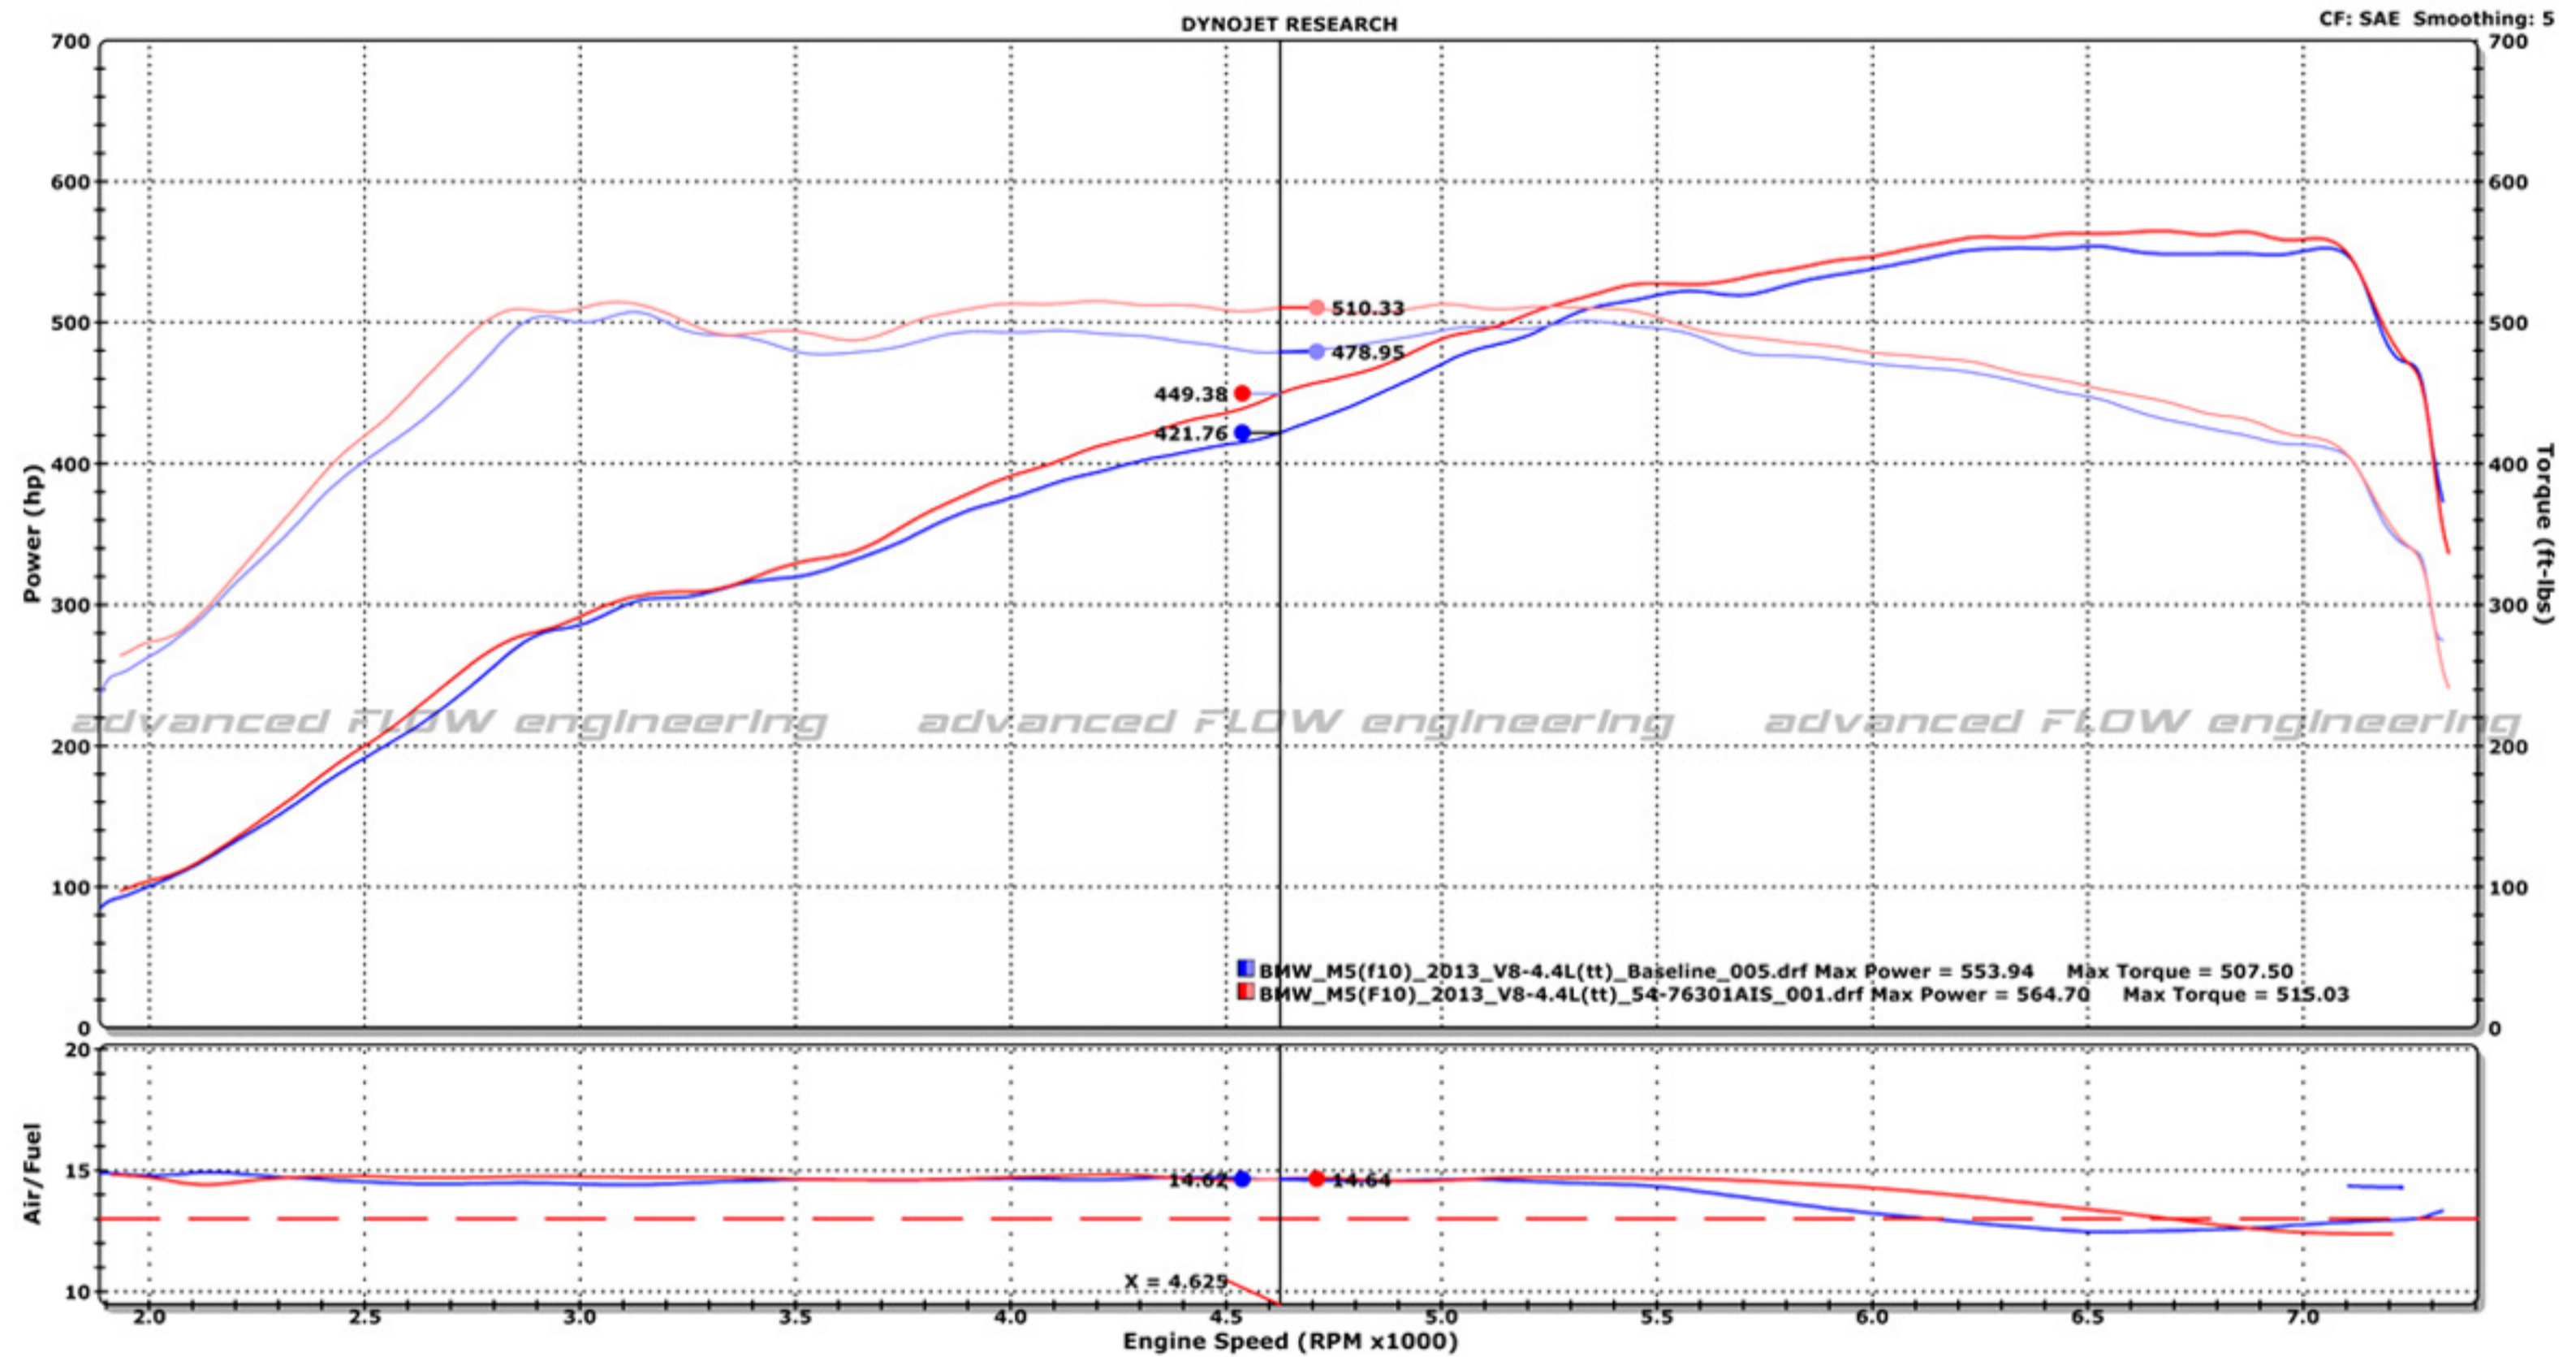

ENGINEERED ADRENALINE

■ BMW_M5(f10)_2013_V8-4.4L(tt)_Baseline_005.drf - 6/21/2013 10:00:06 AM Run Type: RO Run Conditions: 82.53 °F, 28.97 in-Hg, Humidity: 33%, SAE: 1.03
OE ais, OE exh
Max Power = 553.94 Max Torque = 507.50
4th Gear, Sport +

■ BMW_M5(F10)_2013_V8-4.4L(tt)_54-76301AIS_001.drf - 10/2/2013 10:19:30 AM Run Type: RO Run Conditions: 69.74 °F, 29.01 in-Hg, Humidity: 56%, SAE: 1.02
AFE AIS, OE EXH
Max Power = 564.70 Max Torque = 515.03
4th Gear, Sport +