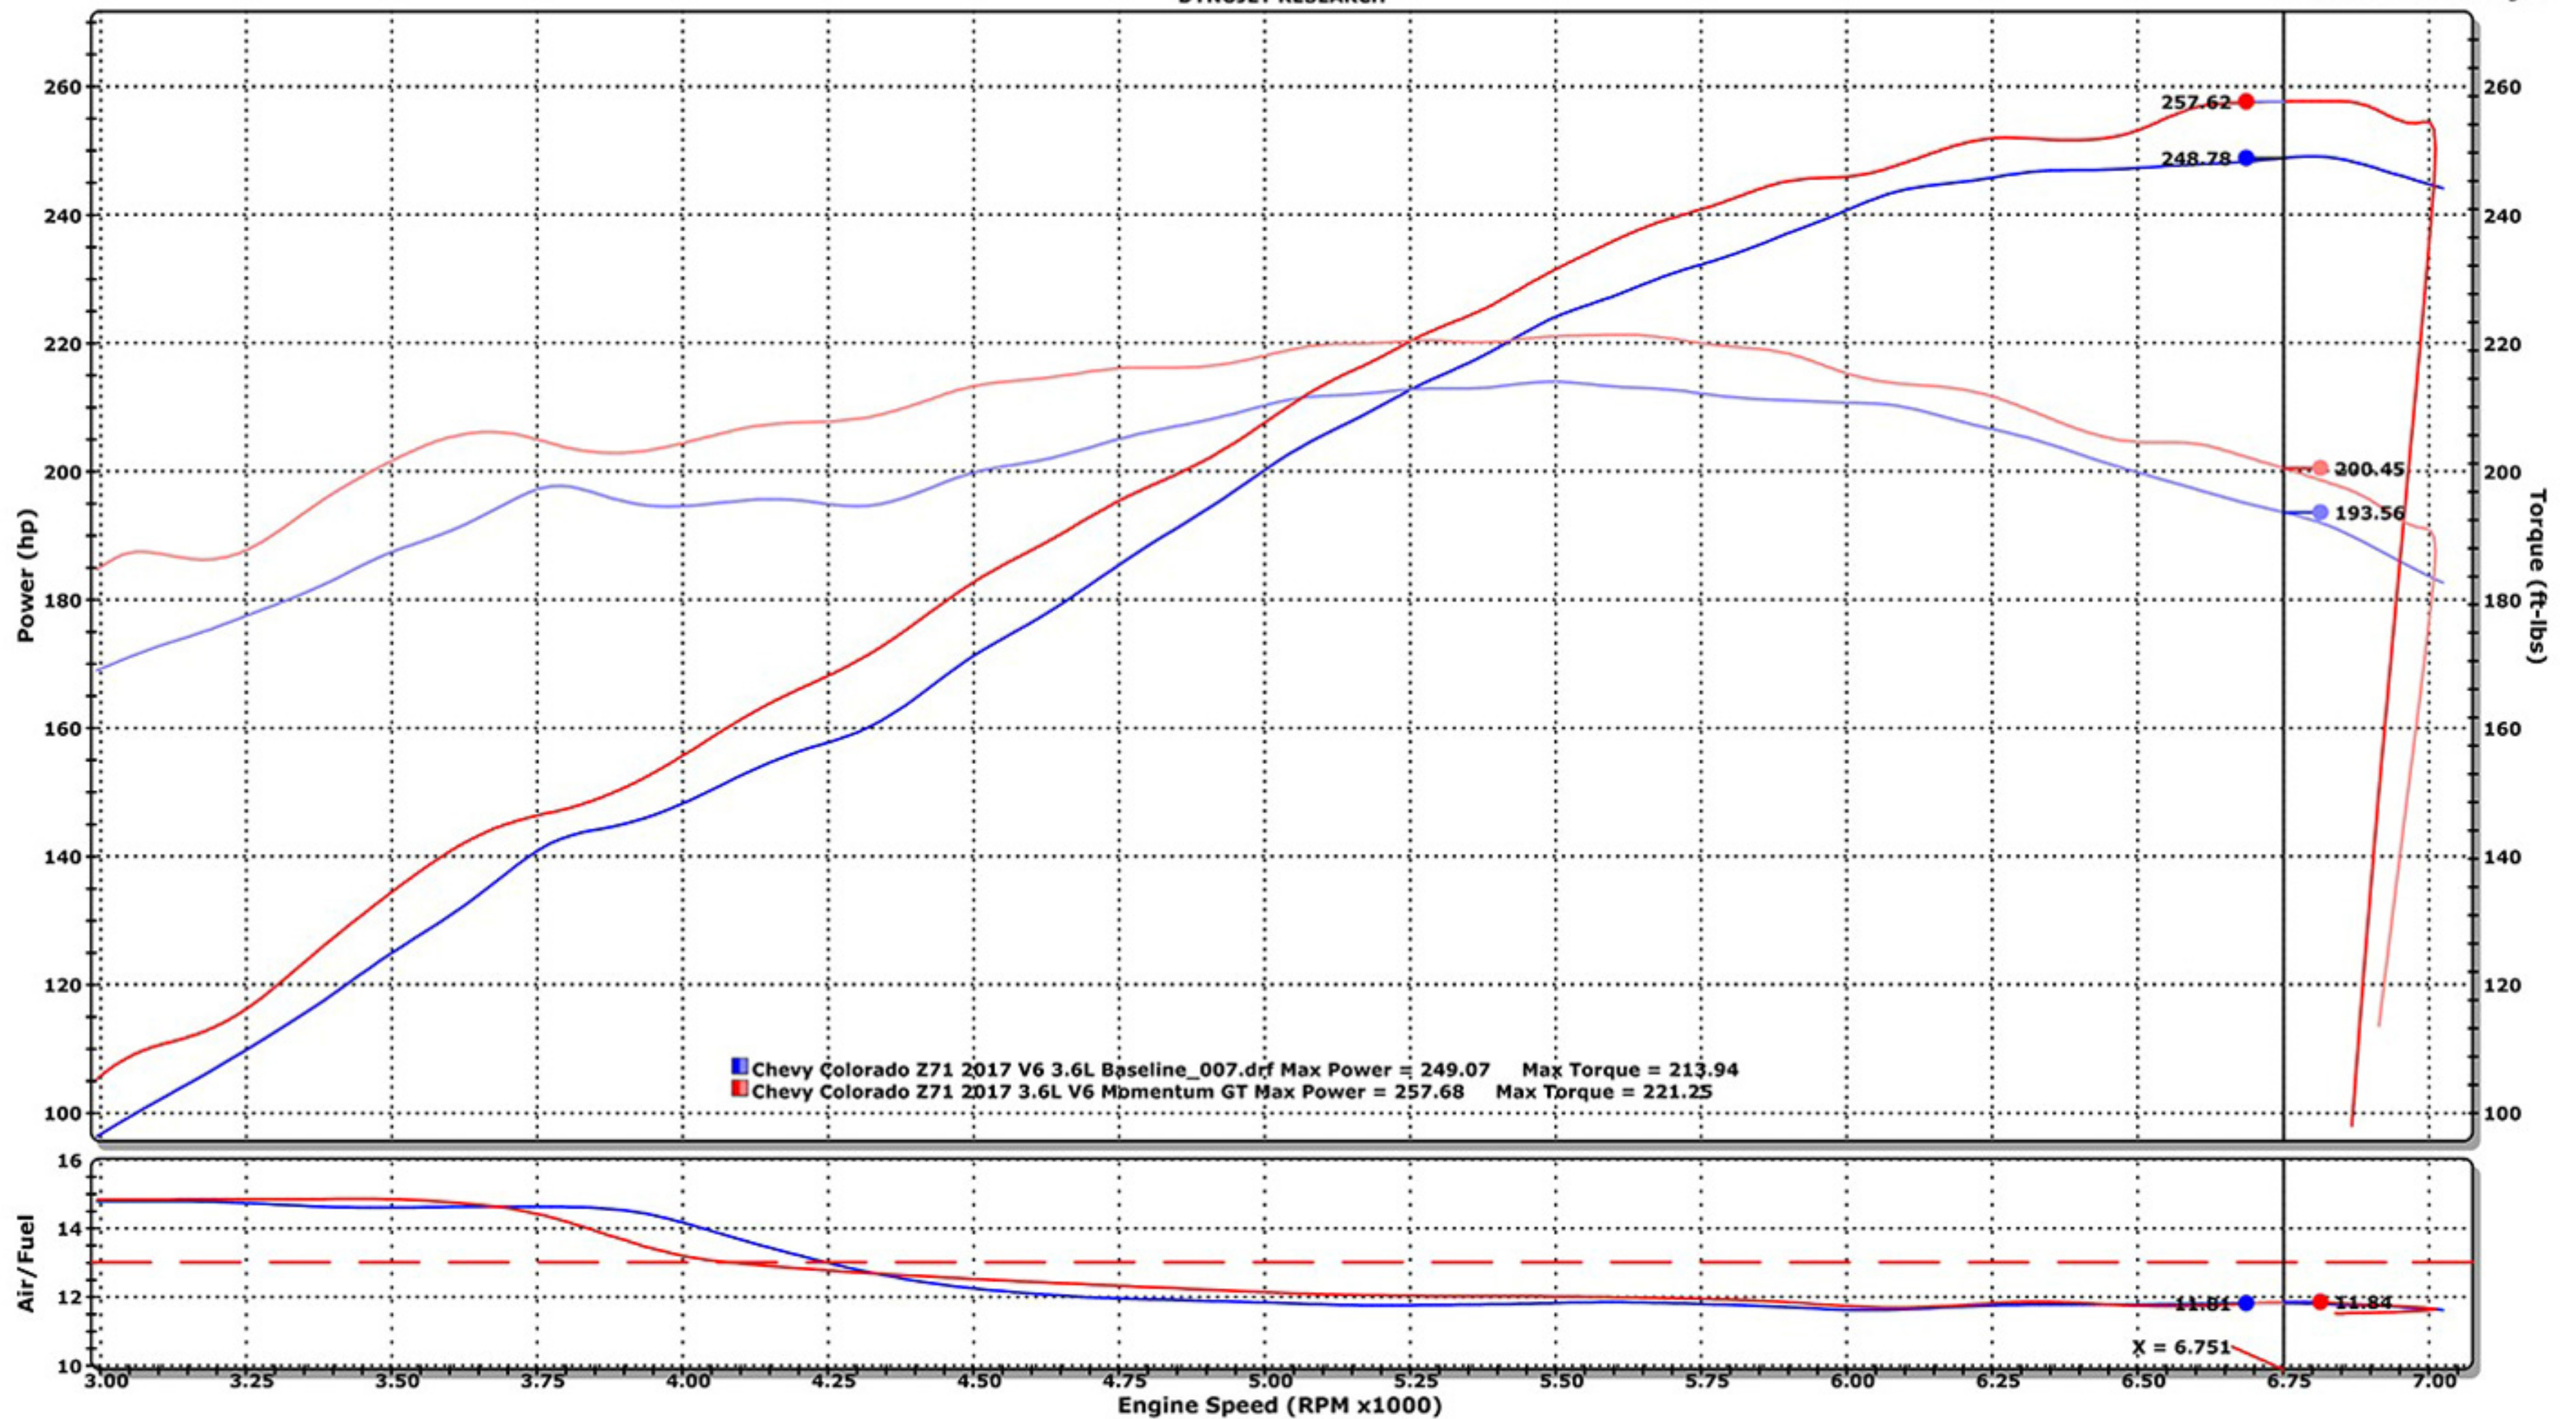

ENGINEERED ADRENALINE

DYNOJET RESEARCH

CF: SAE Smoothing: 5

■ Chevy Colorado Z71 2017 V6 3.6L Baseline_007.drf Max Power = 249.07 Max Torque = 213.94
■ Chevy Colorado Z71 2017 3.6L V6 Momentum GT Max Power = 257.68 Max Torque = 221.25

■ Chevy Colorado Z71 2017 V6 3.6L Baseline_007.drf - 1/26/2017 11:18:58 AM Run Type: RO Run Conditions: 58.44 °F, 29.65 in-Hg, Humidity: 27%, SAE: 0.97

Chevy Colorado Z71 2017 V6 3.6L Baseline

Max Power = 249.07 Max Torque = 213.94

OEM intake, OEM Exhaust Manifolds, OEM Exhaust, Hood Open, Blade Fan, 3rd Gear Automatic (Manual Shift), Traction Control Off, 20% pre-load

■ Chevy Colorado Z71 2017 3.6L V6 Momentum GT - 3/30/2017 1:52:17 PM Run Type: RO Run Conditions: 79.01 °F, 29.24 in-Hg, Humidity: 28%, SAE: 1.01

Chevy Colorado 2017 3.6L V6 - Momentum (Insert)

Max Power = 257.68 Max Torque = 221.25

Momentum intake 51-42009(Insert), OEM Exhaust Manifolds, OEM Exhaust, Hood Open, Blade Fan, 3rd Gear Automatic (Manual Shift), Traction Control Off, 20% pre-load