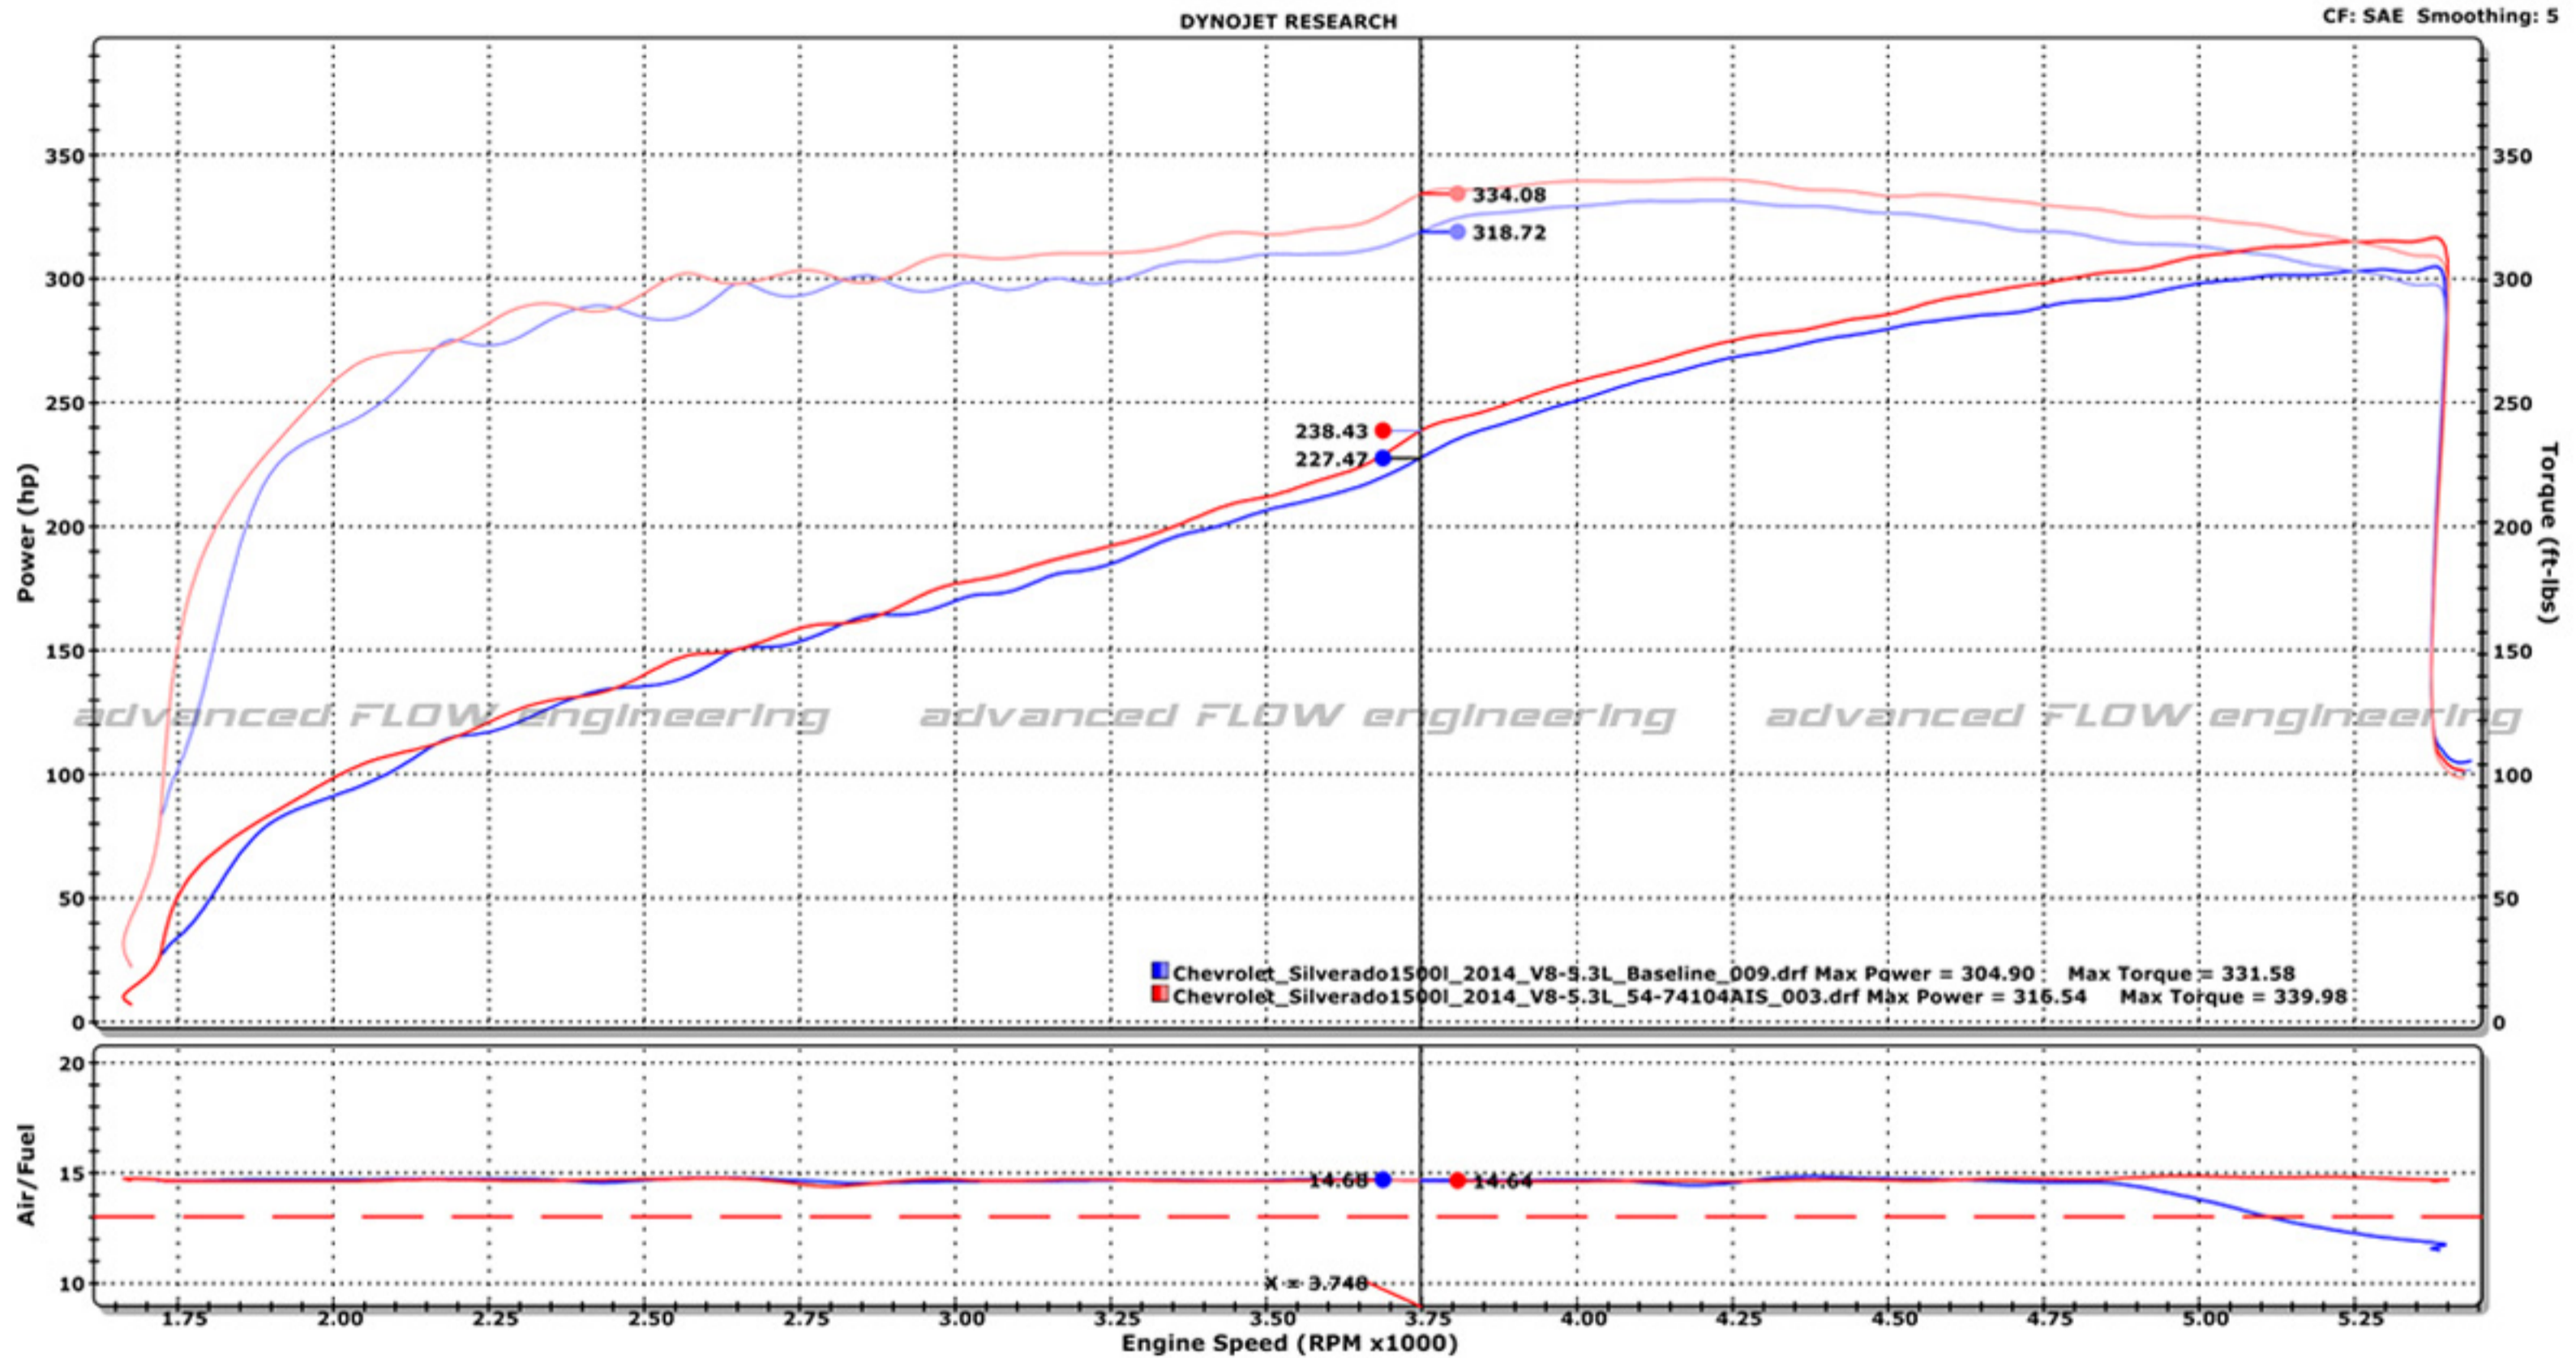

ENGINEERED ADRENALINE

■ Chevrolet_Silverado1500I_2014_V8-5.3L_Baseline_009.drf - 9/12/2013 1:53:46 PM Run Type: RO Run Conditions: 95.20 °F, 29.00 in-Hg, Humidity: 16%, SAE: 1.04
OE AIS, OE Exh
Max Power = 304.90 Max Torque = 331.58
3rd gear, 10% load before run

■ Chevrolet_Silverado1500I_2014_V8-5.3L_54-74104AIS_003.drf - 9/13/2013 9:57:00 AM Run Type: RO Run Conditions: 83.70 °F, 28.89 in-Hg, Humidity: 26%, SAE: 1.03
54-74104AIS, OE Exh
Max Power = 316.54 Max Torque = 339.98
3rd gear, 10% load before run