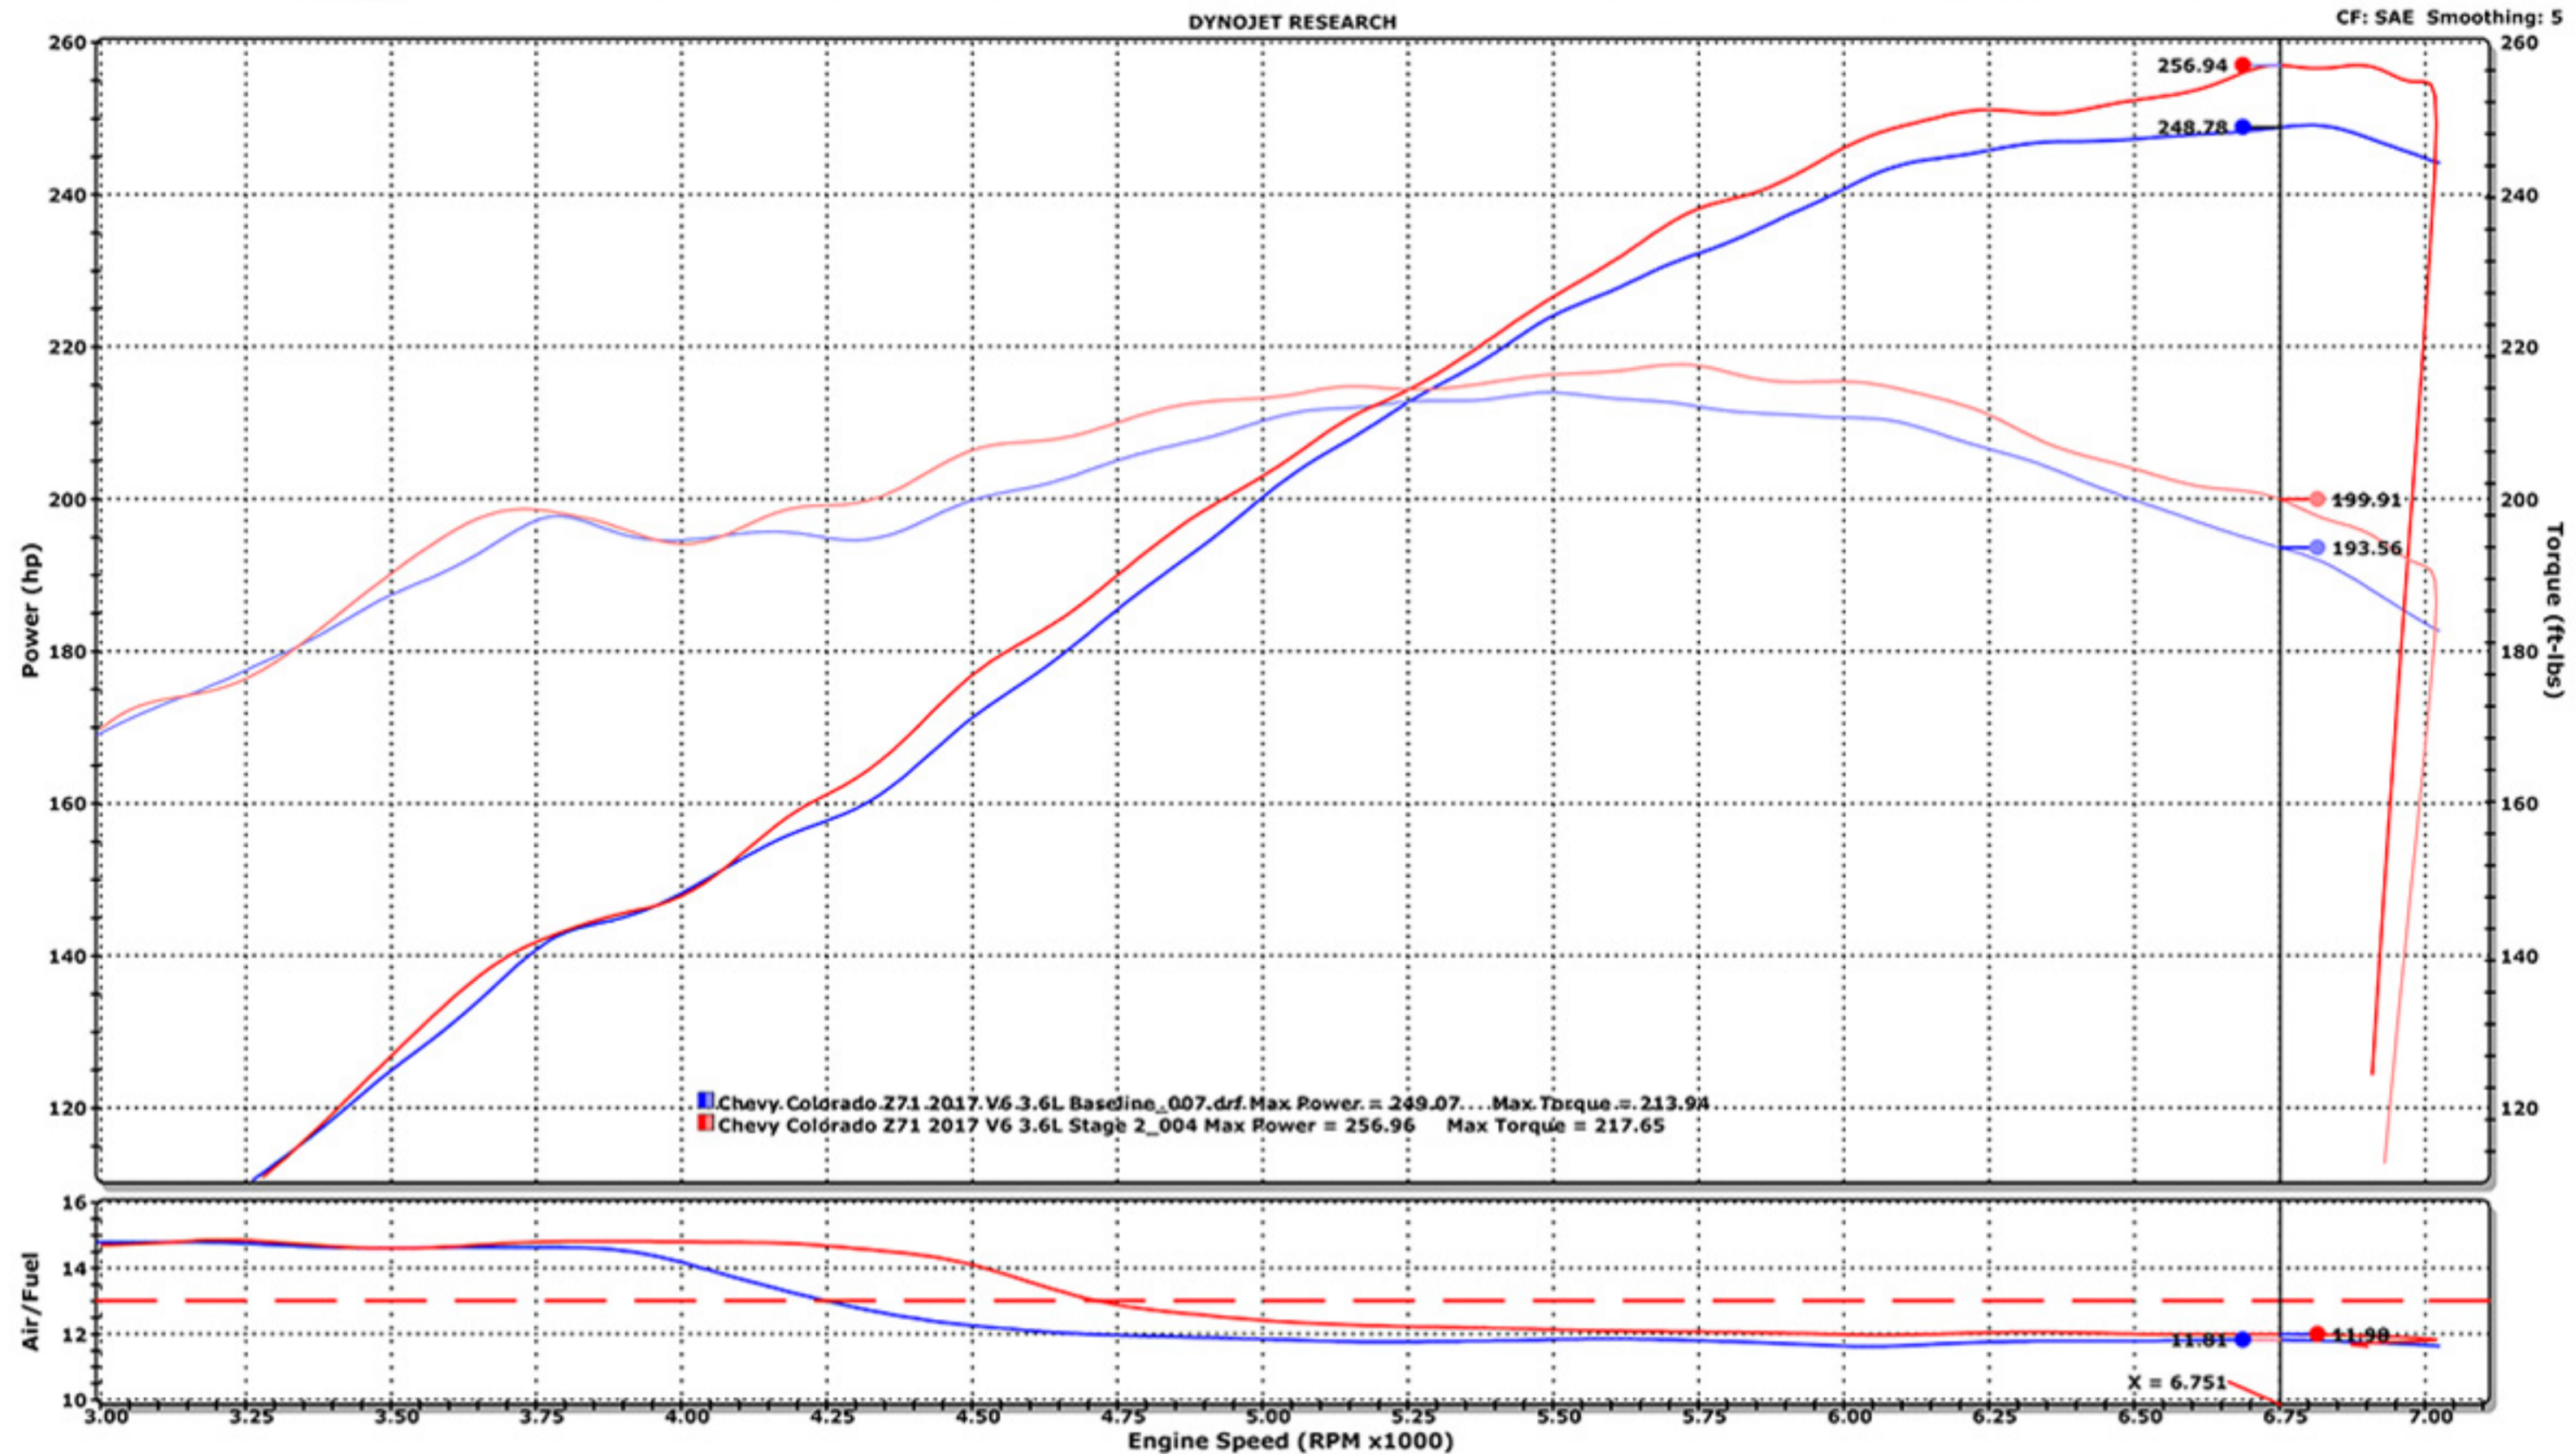

ENGINEERED ADRENALINE

- Chevy Colorado Z71 2017 V6 3.6L Baseline_007.drf - 1/26/2017 11:18:58 AM Run Type: RO Run Conditions: 58.44 °F, 29.65 in-Hg, Humidity: 27%, SAE: 0.97
Chevy Colorado Z71 2017 V6 3.6L Baseline
Max Power = 249.07 Max Torque = 213.94
OEM intake, OEM Exhaust Manifolds, OEM Exhaust, Hood Open, Blade Fan, 3rd Gear Automatic (Manual Shift), Traction Control Off, 20% pre-load
- Chevy Colorado Z71 2017 V6 3.6L Stage 2_004 - 2/27/2017 12:32:08 PM Run Type: RO Run Conditions: 59.84 °F, 29.23 in-Hg, Humidity: 51%, SAE: 0.99
Max Power = 256.96 Max Torque = 217.65
54-12872 Stage 2 intake, OEM Exhaust Manifolds, OEM Exhaust, Hood Open, Blade Fan, 3rd Gear Automatic (Manual Shift), Traction Control Off, 20% pre-load