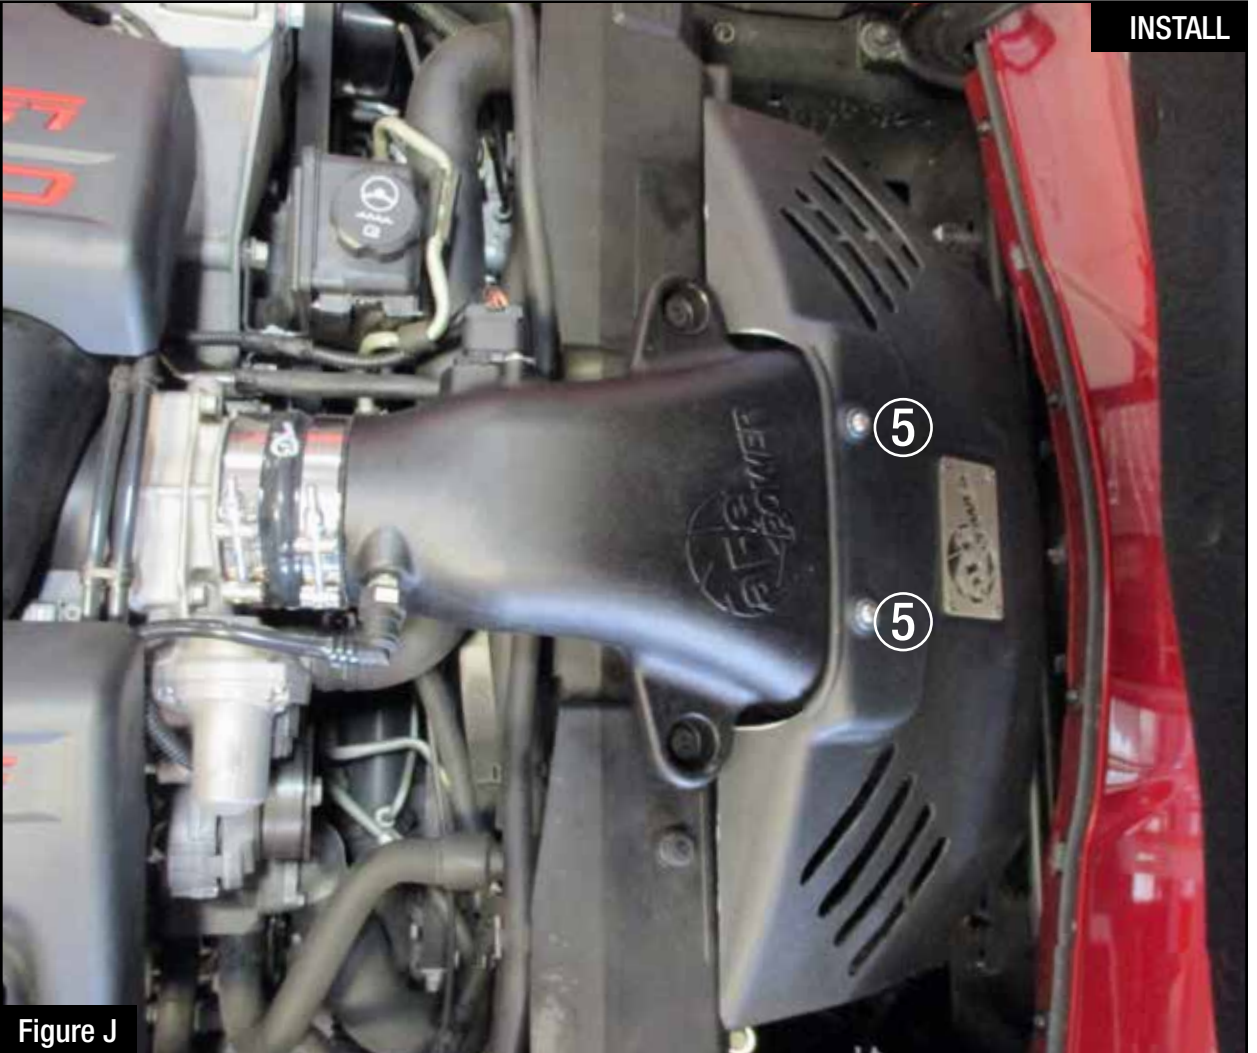

Then place the clamp around the coupling and tighten it by re-installing the nut. Tighten all clamps.

Step 12: Reconnect the MAF sensor.

Step 13: Connect the vent hose onto the aluminum fitting.

Figure J