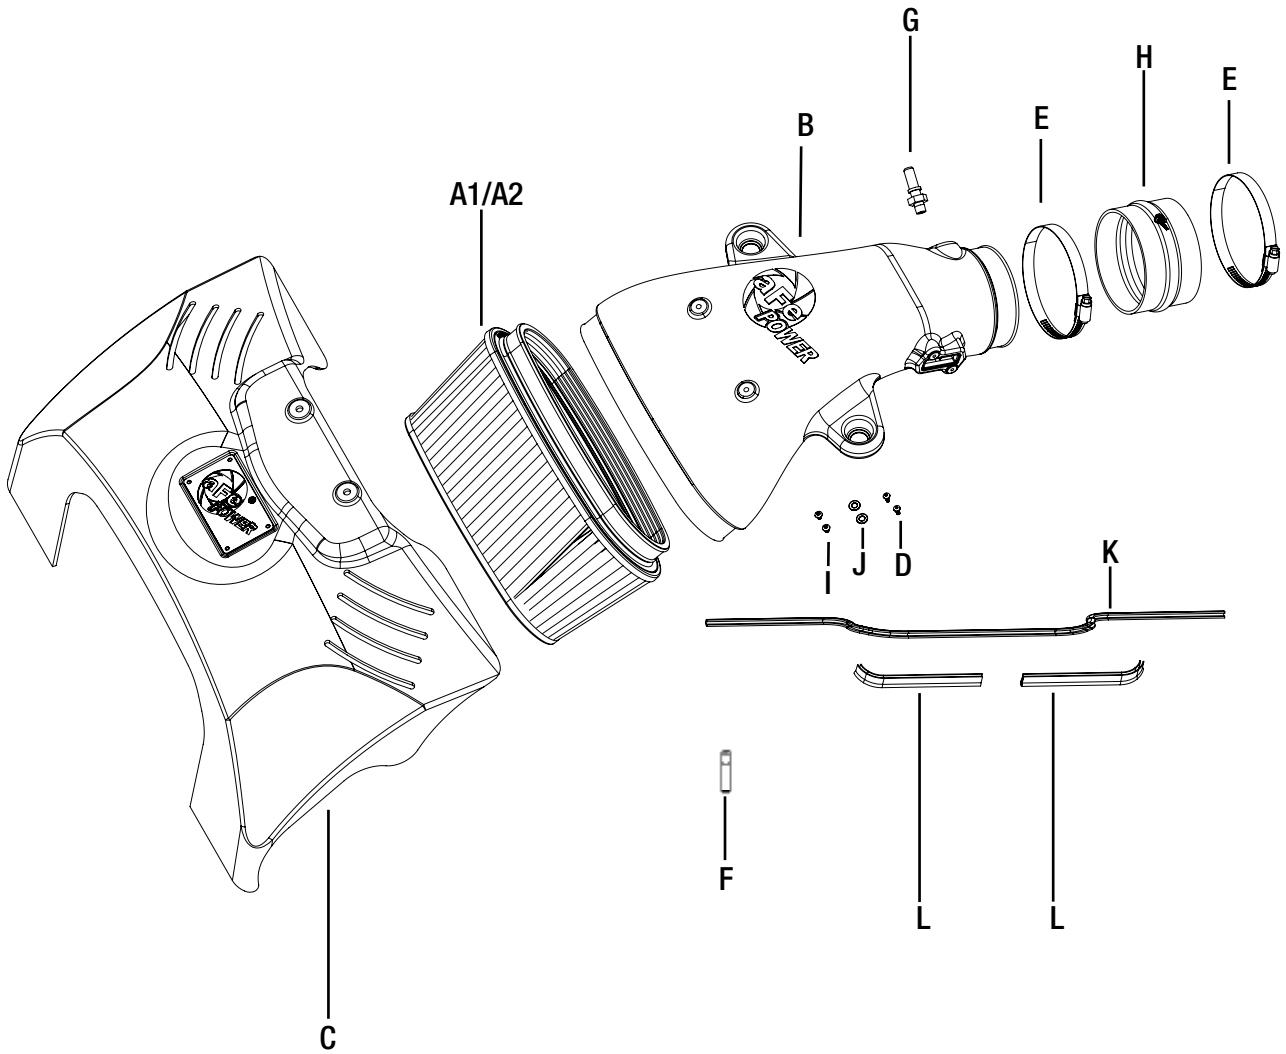

advanced FLOW engineering

Instruction Manual P/N: 51-12732 & 54-12732

Make: **Chevrolet** Model: **Corvette Z06 (C6)** Year: **2007-2013** Engine: **V8-7.0L**

- Please read the entire instruction manual before proceeding.
- Ensure all components listed are present.
- If you are missing any of the components, call customer support.
- Ensure you have all necessary tools before proceeding.
- Do not attempt to work on your vehicle when the engine is hot.
- Disconnect the negative battery terminal before proceeding.
- Retain factory parts for future use.

Label	Qty.	Description	Part Number
A1	1	Air Filter (Pro DRY S)	21-90087
A2	1	Air Filter (Pro 5R)	24-90087
B	1	Tube	05-12732B1
C	1	Cover	05-12732B2
D	2	Screw, Chs Hd Slotted	03-50034
E	2	Clamp, T-Bolt (3/-3/4-4-1/16)	03-50262
F	1	Threadlocker	03-50162
G	1	Vent Fitting	03-50402
H	1	Coupling, Silicone Hump	05-01332
I	2	Screw, M6x1x12	03-50102
J	2	Washer, Flat	03-50070
K	2	Seal, Trim; 7/16" (5")	05-00072
L	1	Seal, Trim: Small (26")	05-00149

**Figure A****Refer to Figure A for Steps 1-2**

Step 1: Disconnect MAF sensor harness & vacuum line ①.

Step 2: Loosen clamps with 8mm (5/16") socket ②.

**Figure B****Refer to Figure B for Step 3**

Step 3: Lift up the airbox carefully to detach from the 3 OE grommets. Take OE air box out of vehicle.

REMOVAL

Figure C

Figure D

Refer to Figure C for Step 4 & Figure D for Step 5

Step 4: Remove the MAF sensor from the OE tube, and install the MAF sensor on the aFe tube using the supplied M4 screws.

Step 5: Install supplied NPT Fitting into aFe tube, using supplied threadlocker.