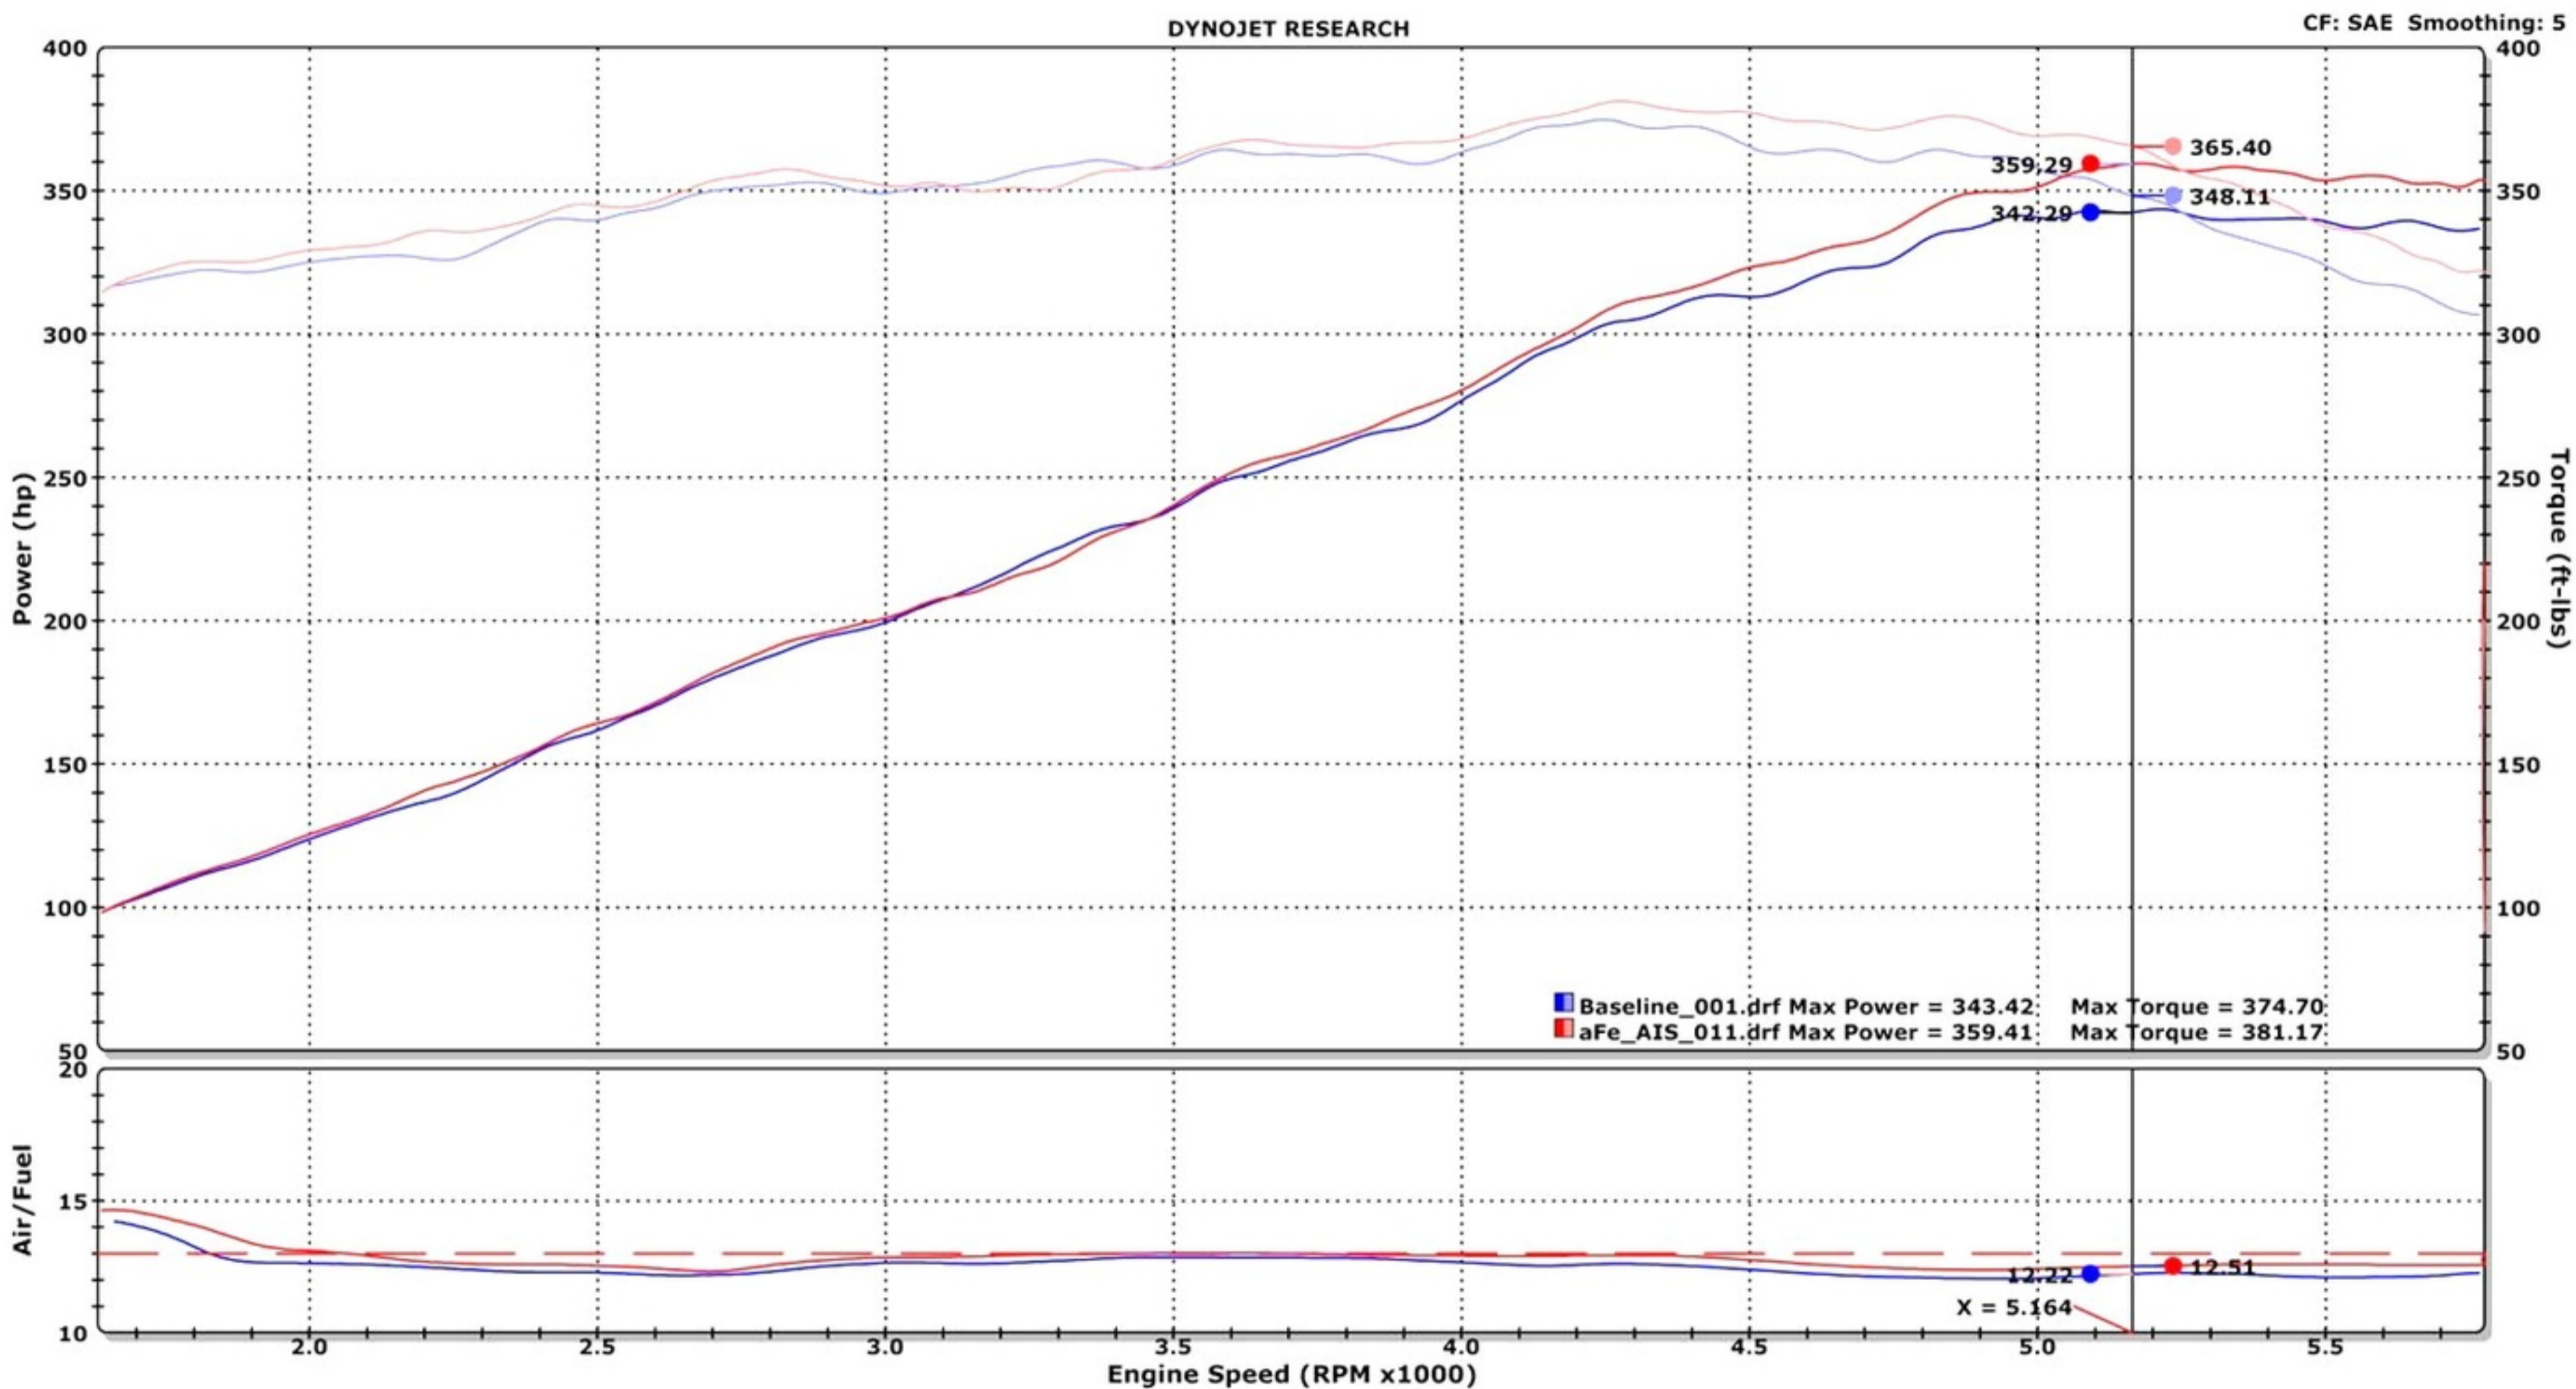

# ENGINEERED ADRENALINE

- Baseline\_001.drf - 11/27/2012 9:07:54 AM Run Type: RO Run Conditions: 65.40 °F, 29.16 in-Hg, Humidity: 52%, SAE: 1.00  
Max Power = 343.42 Max Torque = 374.70  
4th gear.
- aFe\_AIS\_011.drf - 11/27/2012 10:50:04 AM Run Type: RO Run Conditions: 70.51 °F, 29.15 in-Hg, Humidity: 48%, SAE: 1.01  
Max Power = 359.41 Max Torque = 381.17  
4th gear, aFe AIS