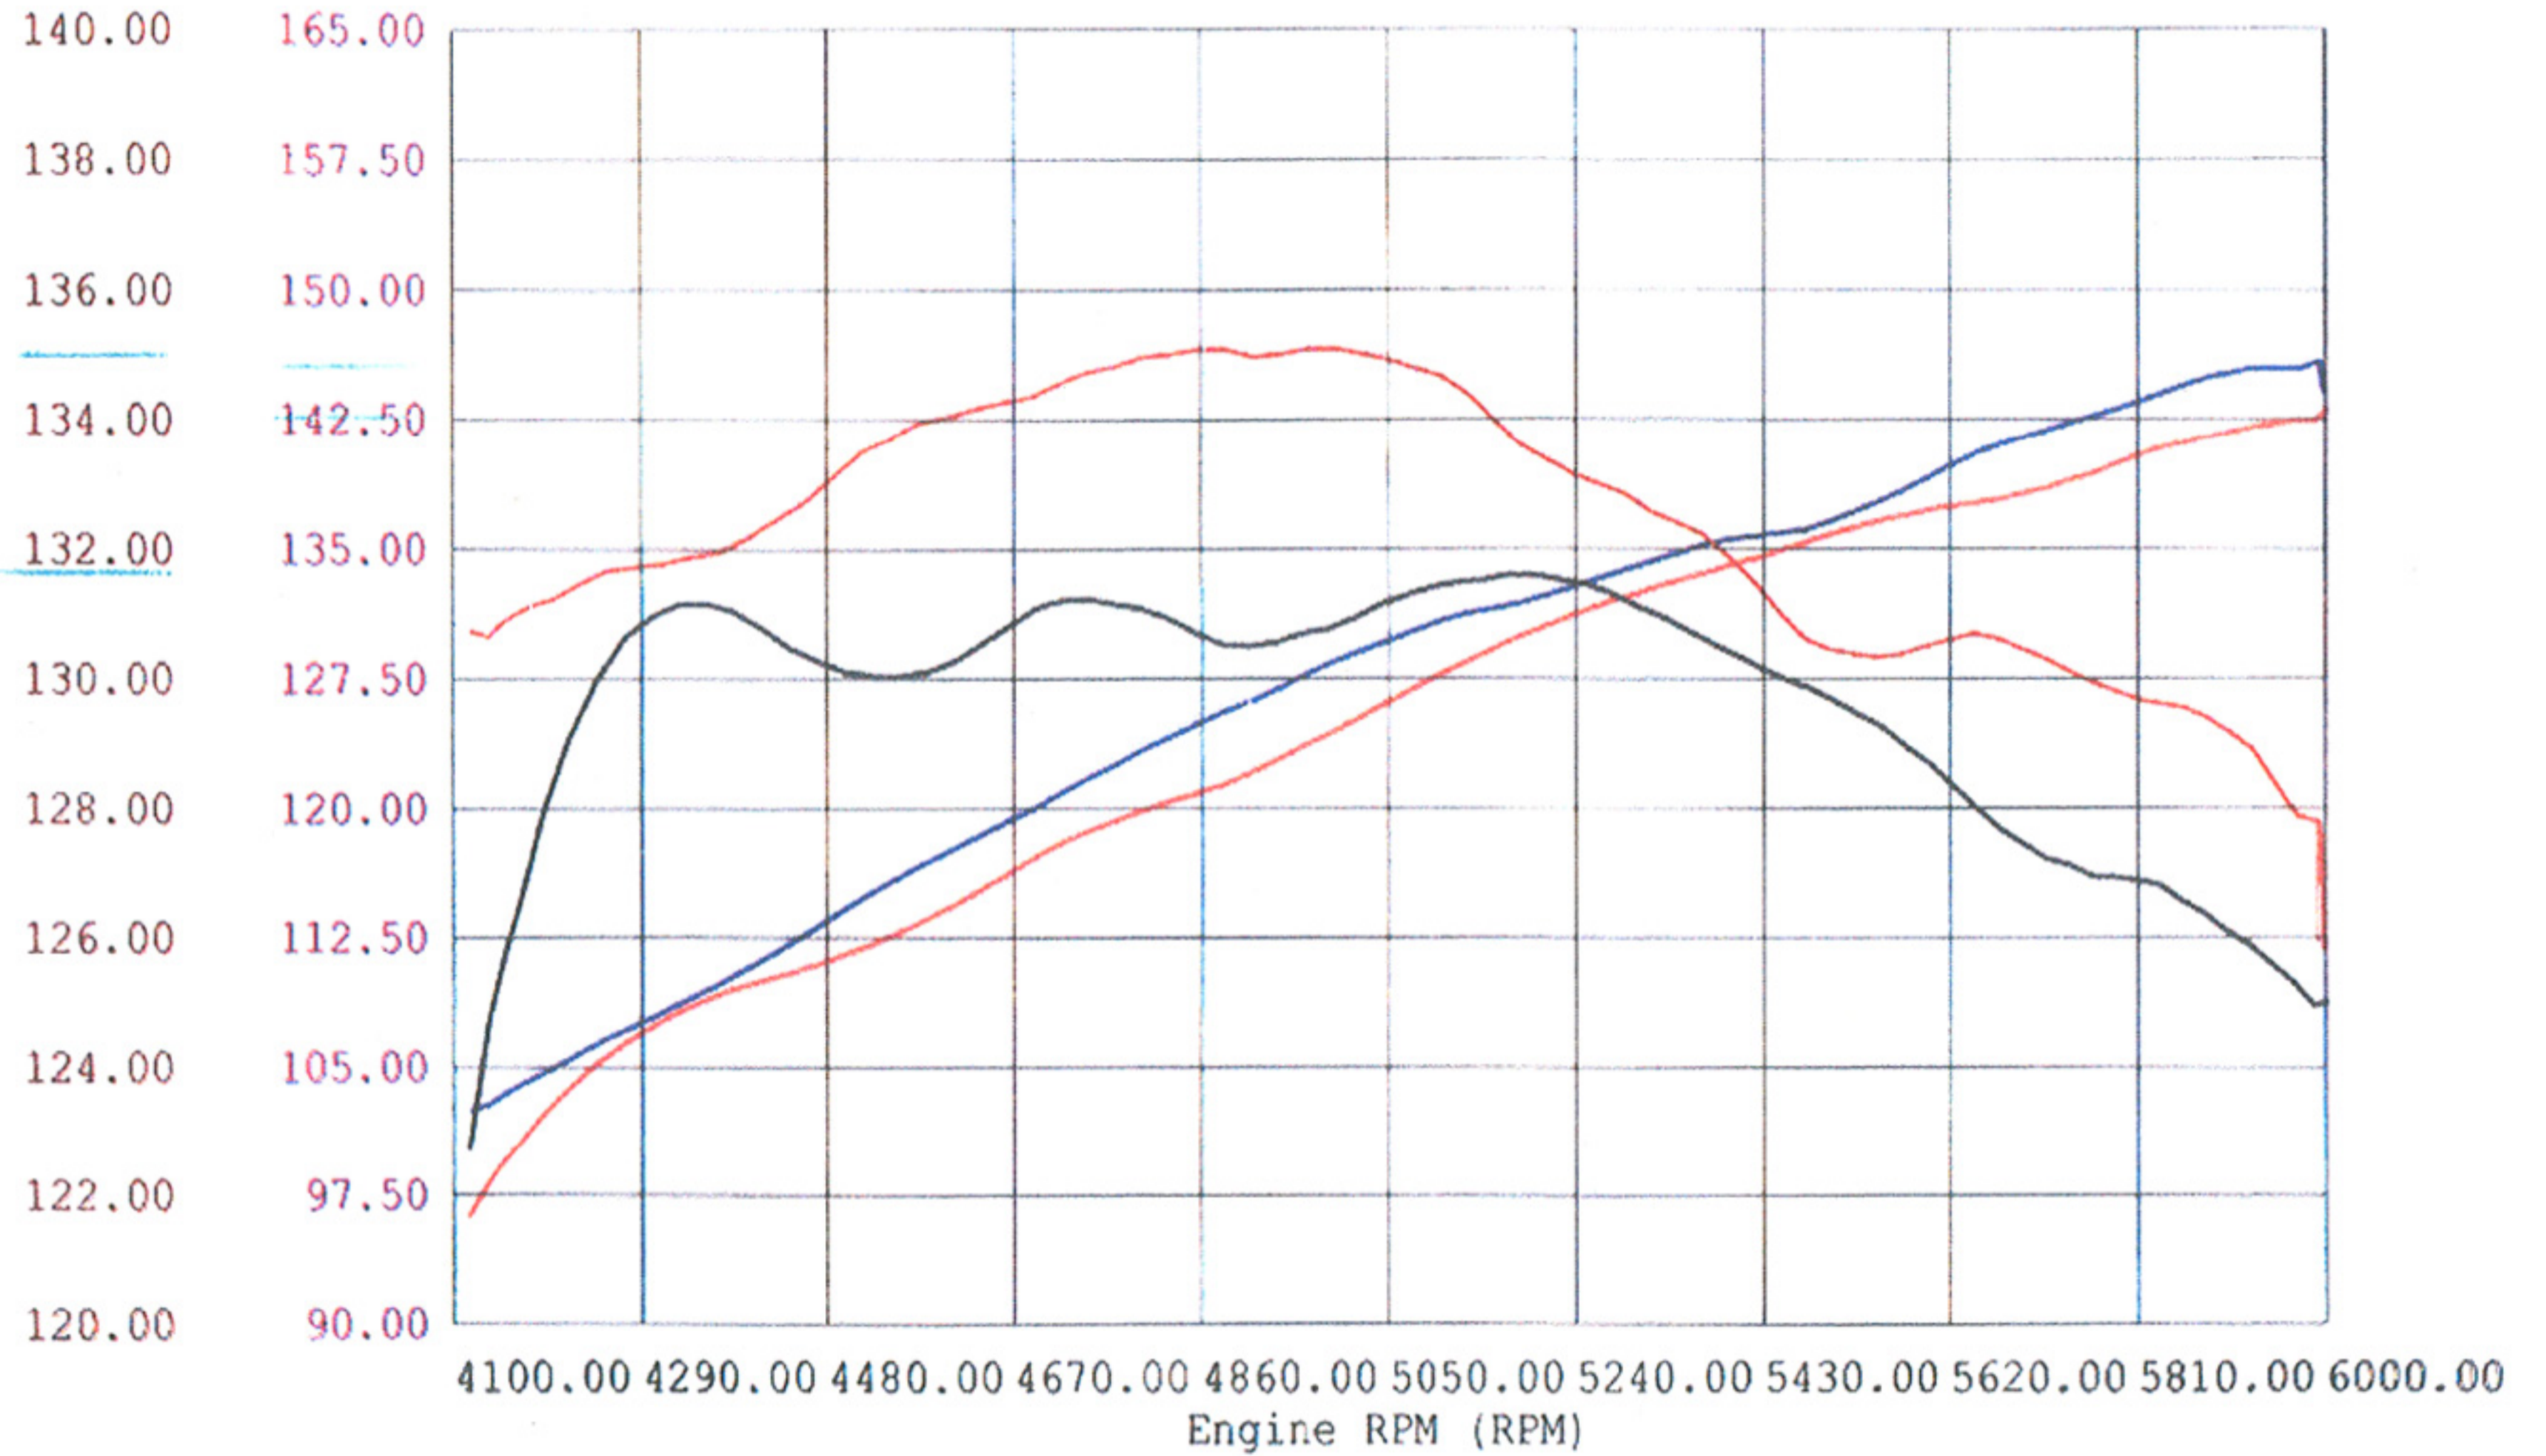

Engine Torque (Ft-Lbs)  
Total Power (HP)

Total Power (HP)  
Engine Torque (Ft-Lbs)

Shop for quality aFe products on our website.

Choose reliable exhaust systems offered on our website.