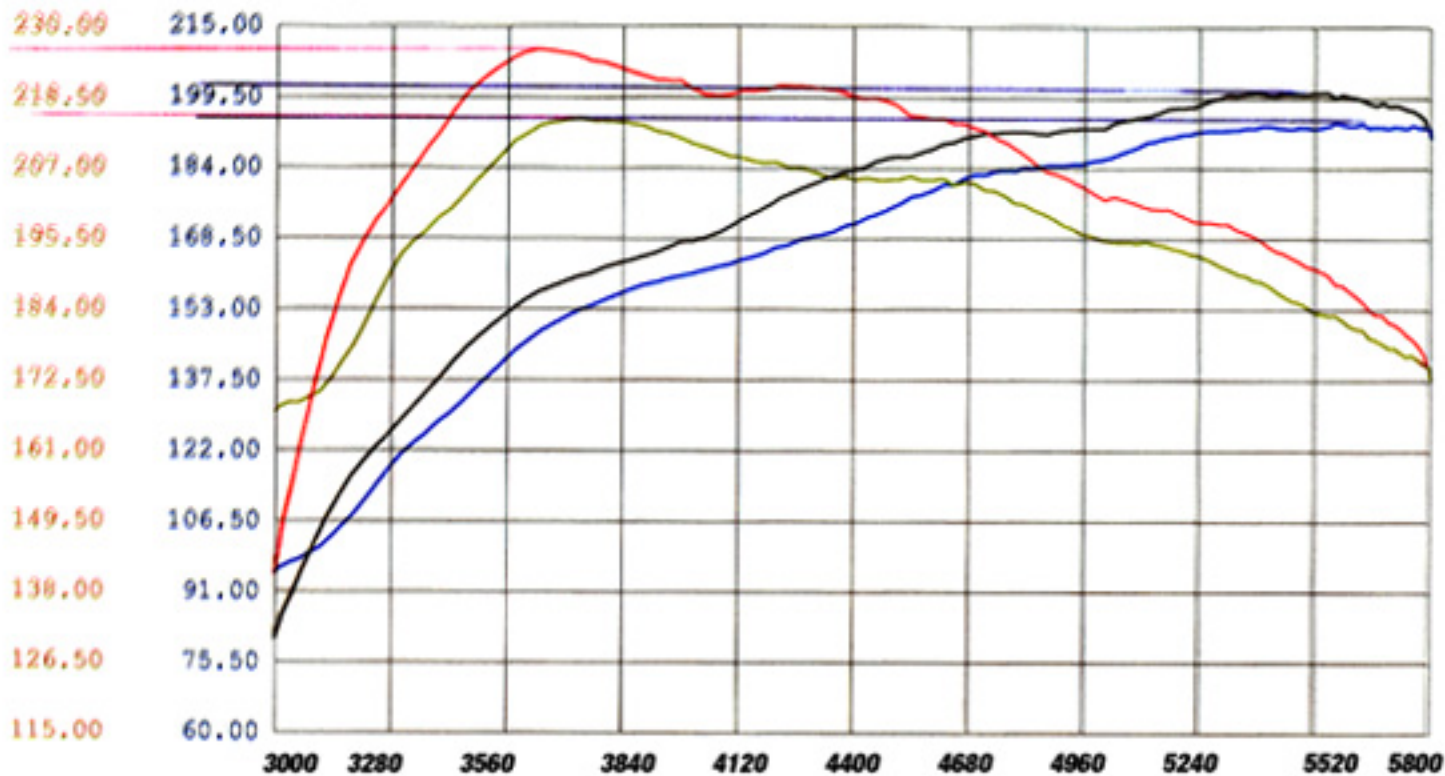

Engine Torque (Ft-Lbs)  
Total Power (HP)

Shop for quality aFe products on our website.

Choose reliable exhaust systems offered on our website.