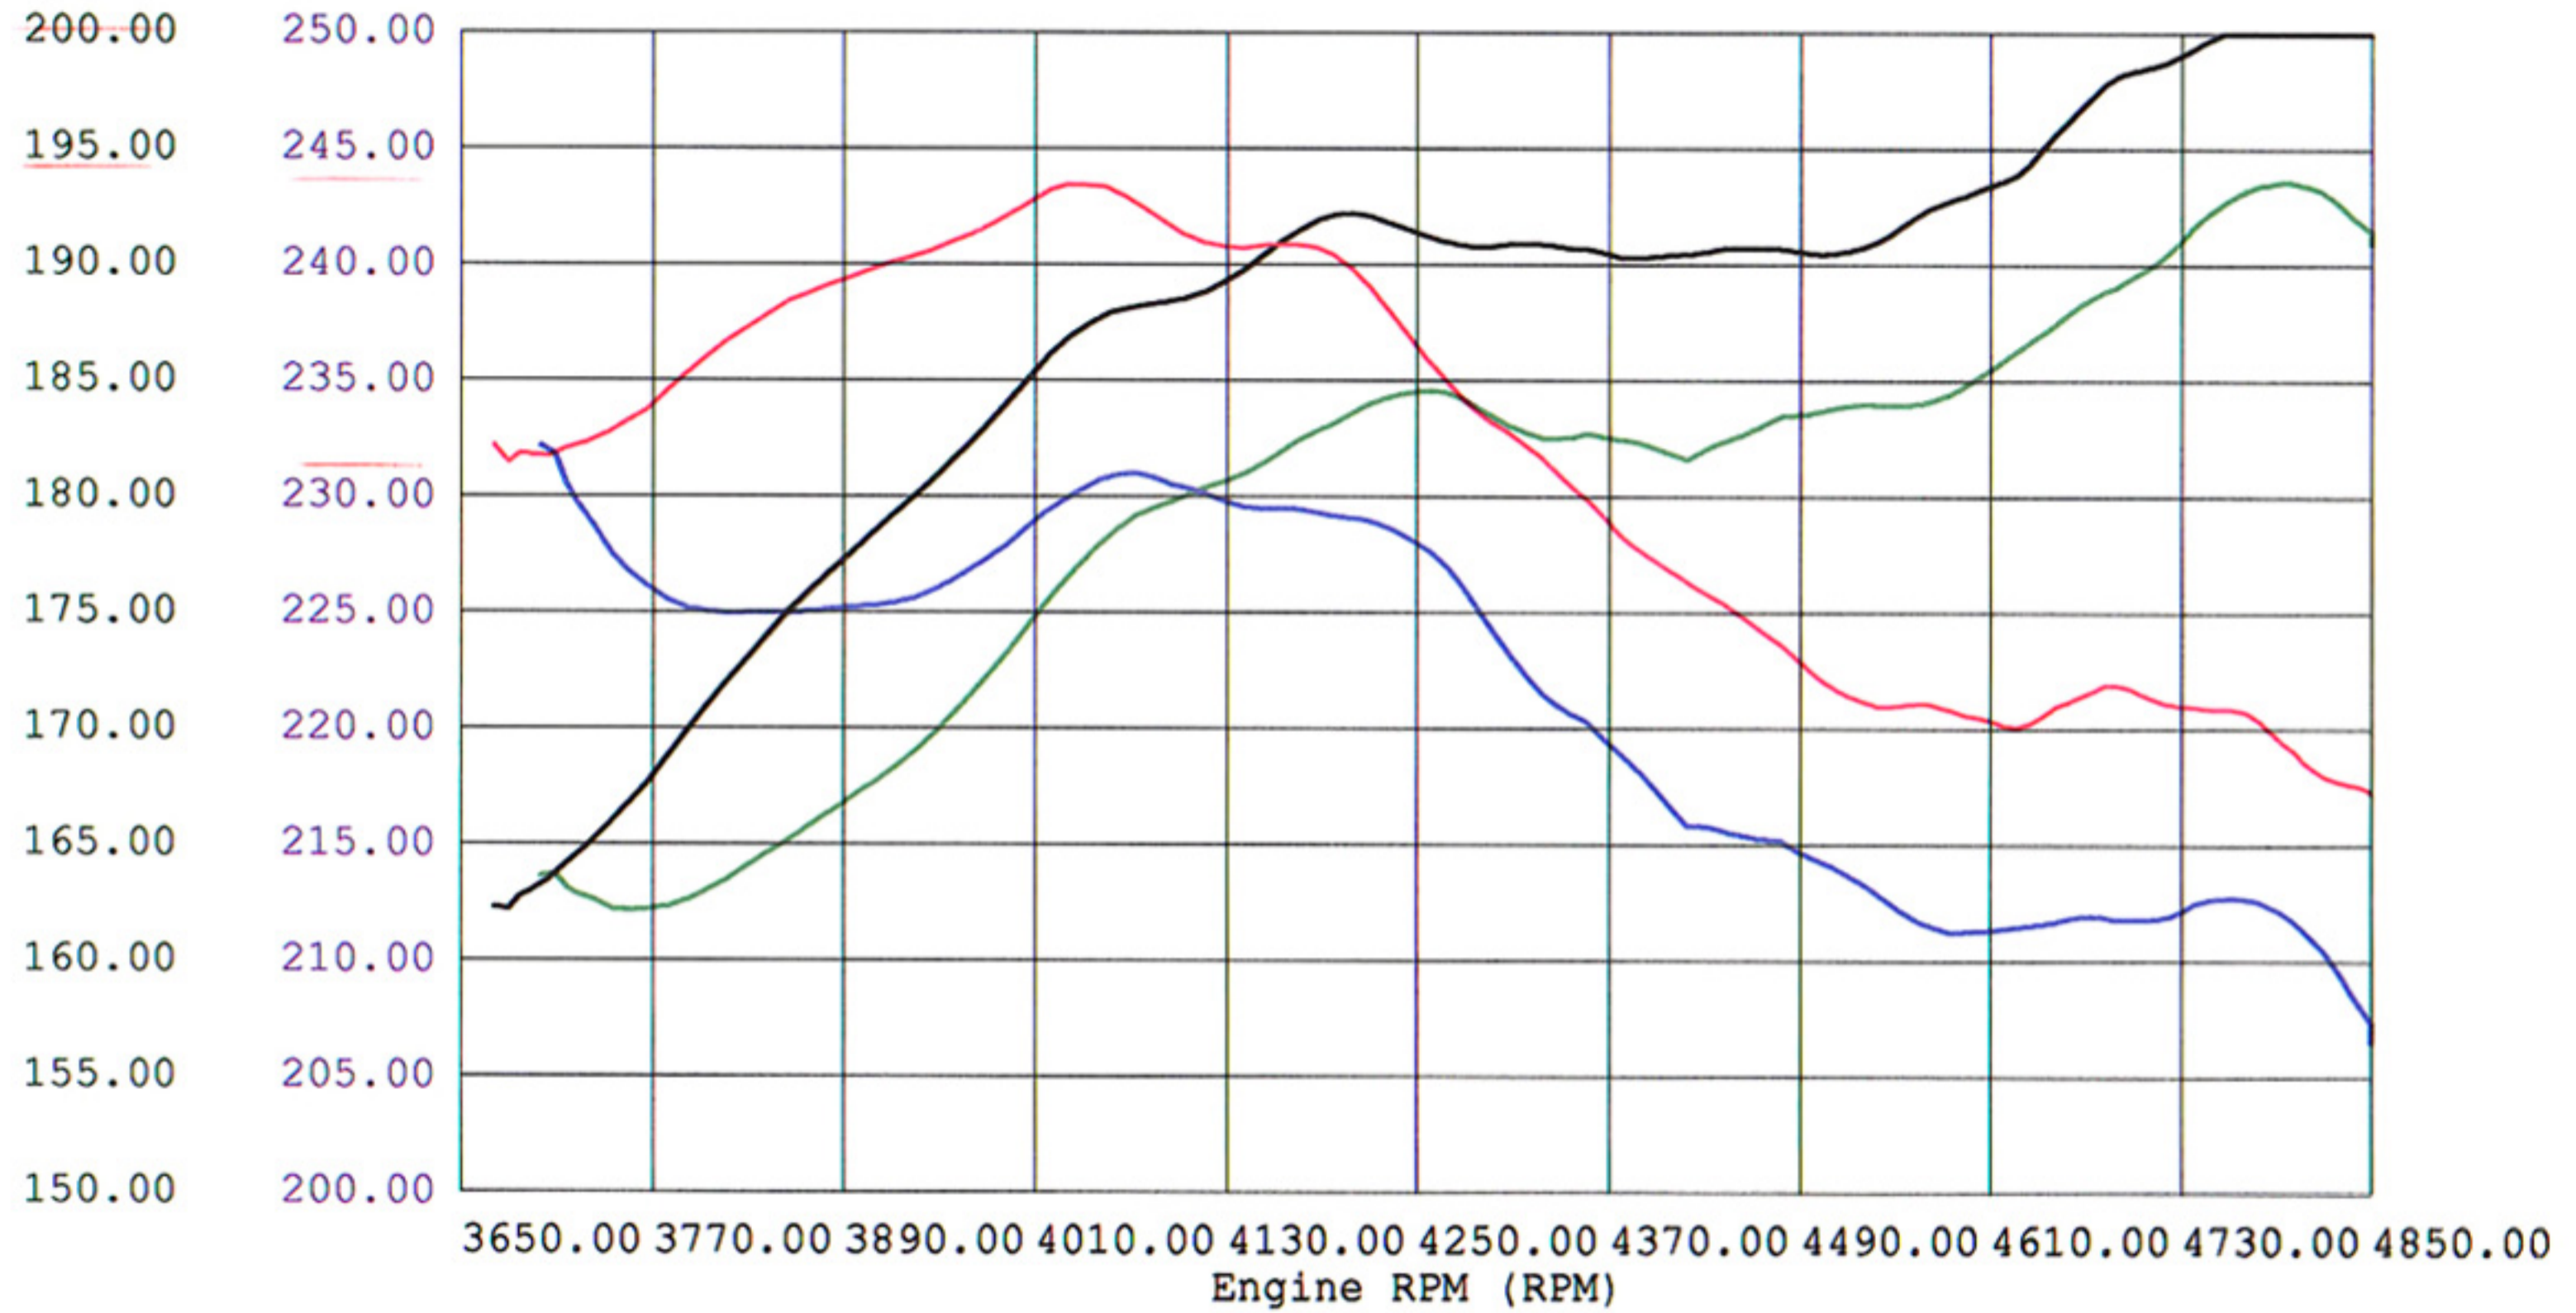

Mustang Dynamometer Trace Data Printout

Date/Time Printed: Nov-03 09:24 AM

54-10471 BMW 540i 97-03

Total Power (HP)

Engine Torque (Ft-Lbs)

Total Power (HP)

Engine Torque (Ft-Lbs)

Owner : bmw 540i 540i . bmw
Vehicle : 1998 bmw 540i, 4sah614
Test Type : Horsepower Curve (MPH)
Date Run : 28-Oct-03, 08:28 AM

Baseline