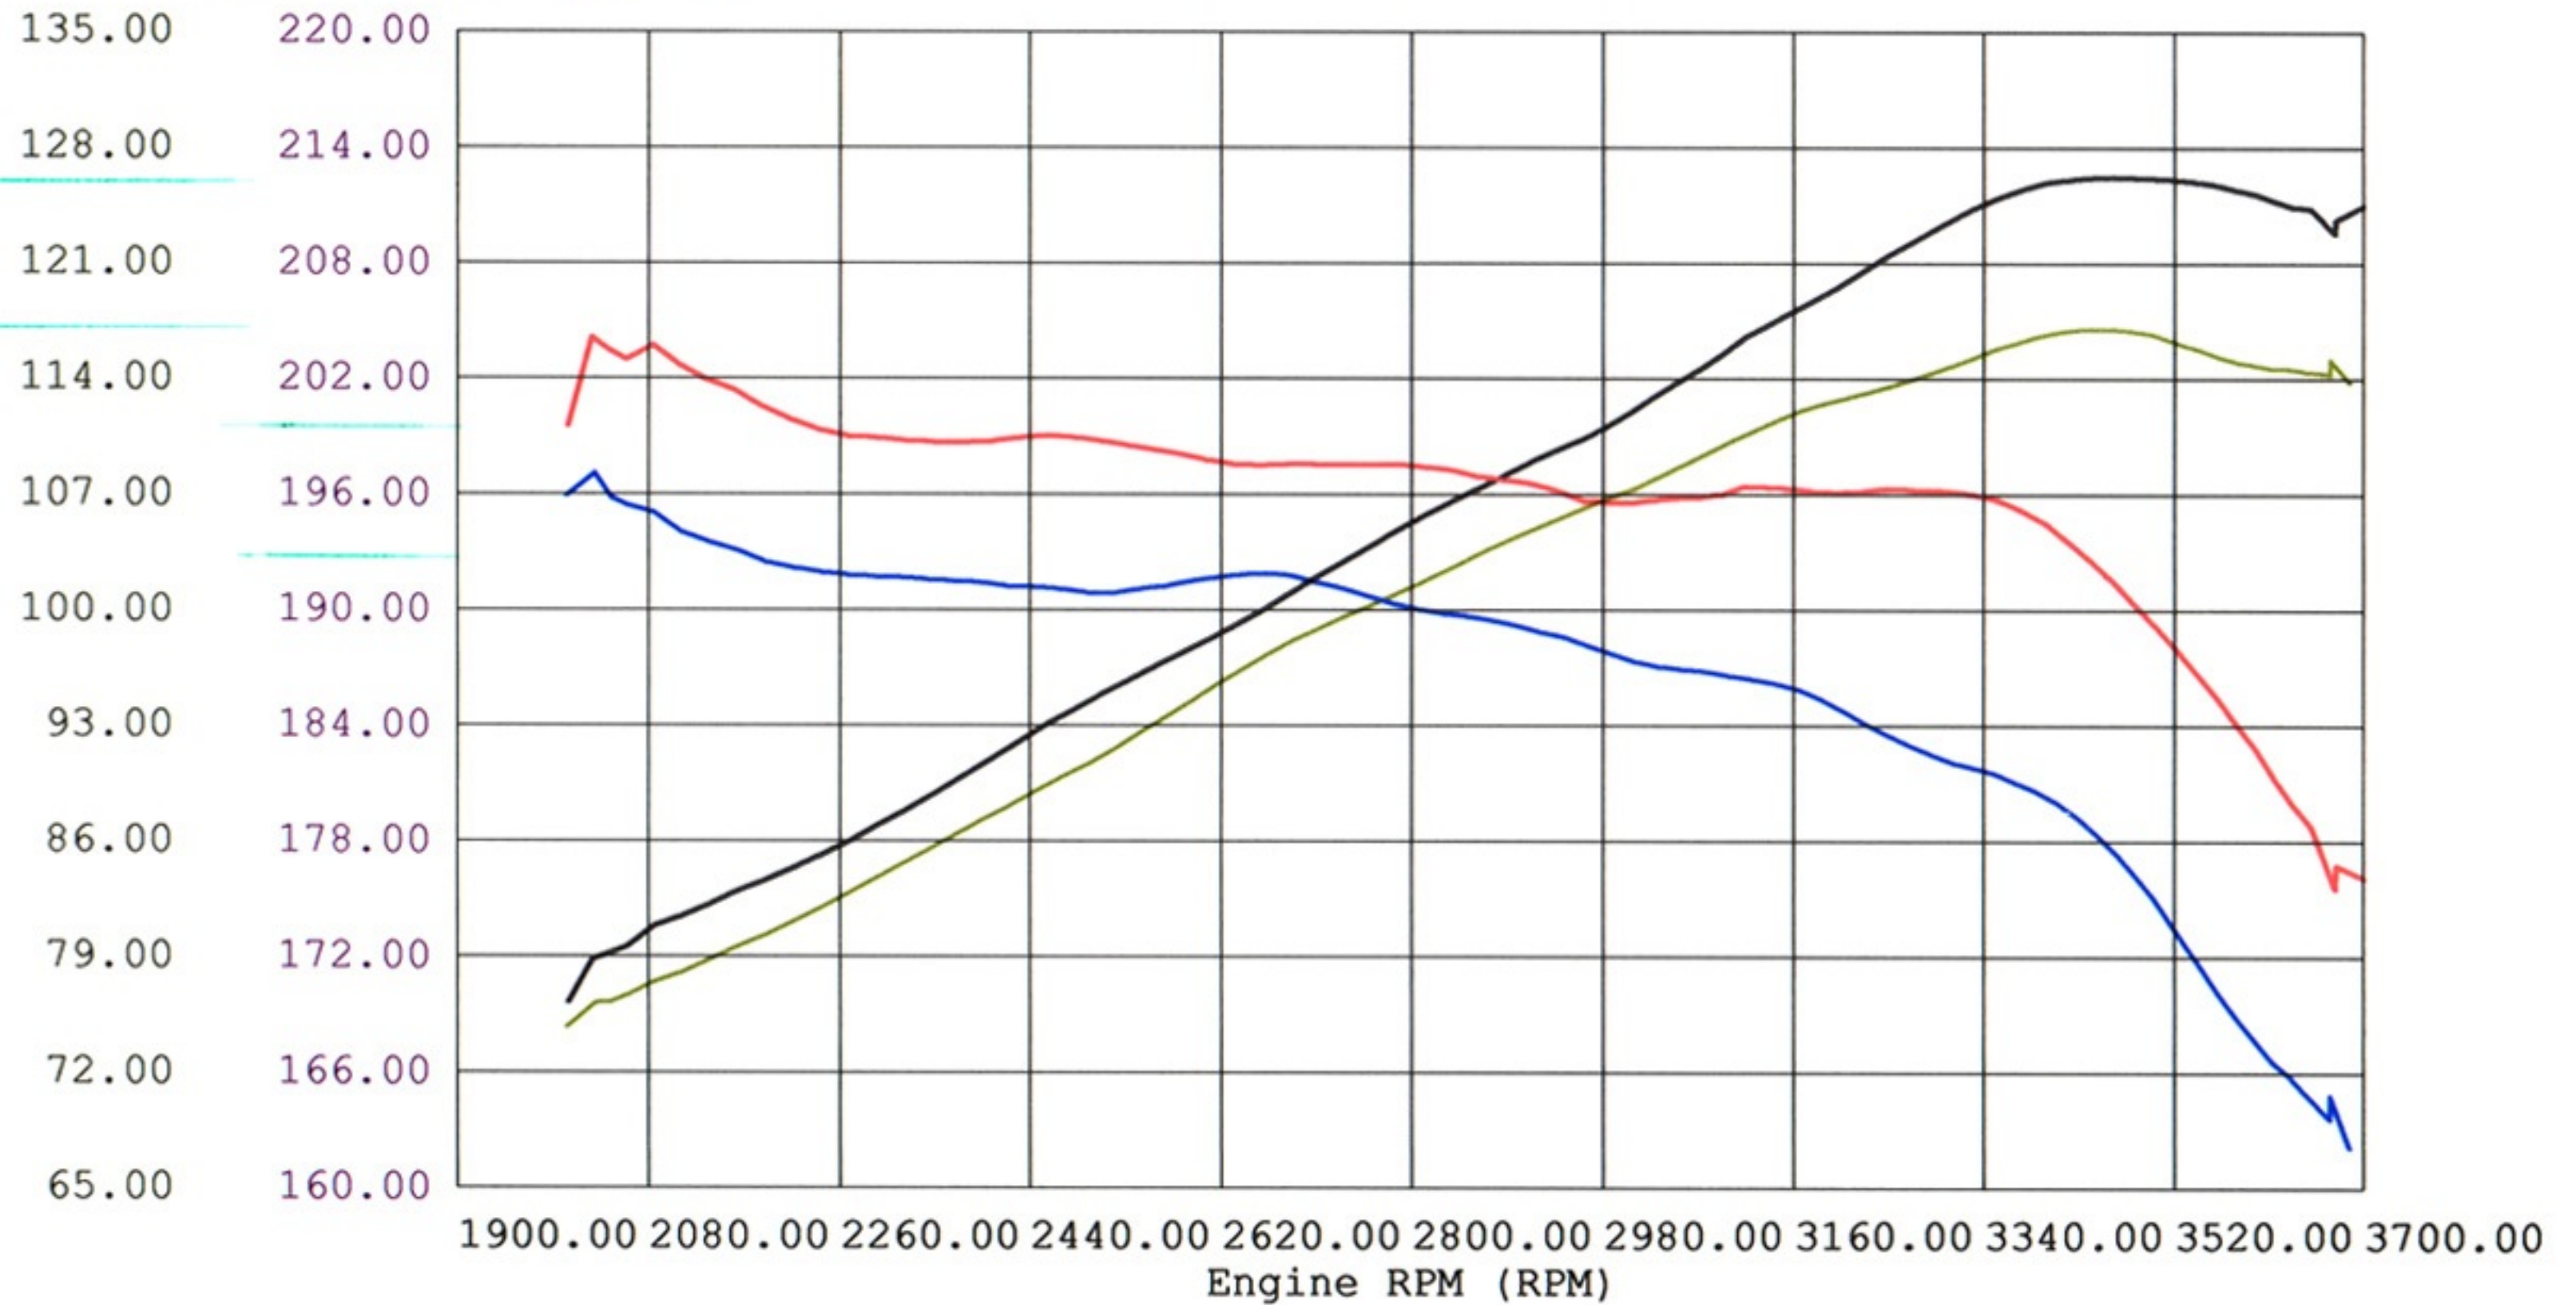

Mustang Dynamometer Trace Data Printout

54-10422 Jeep cherokee 91-01

Total Power (HP)

Engine Torque (Ft-Lbs)

Total Power (HP)
Engine Torque (Ft-Lbs)

Owner : mike quinn
Vehicle : 1997 jeep cherokee, 3xdv016
Test Type : Horsepower Curve (MPH)
Date Run : 12-Sep-03, 08:28 AM