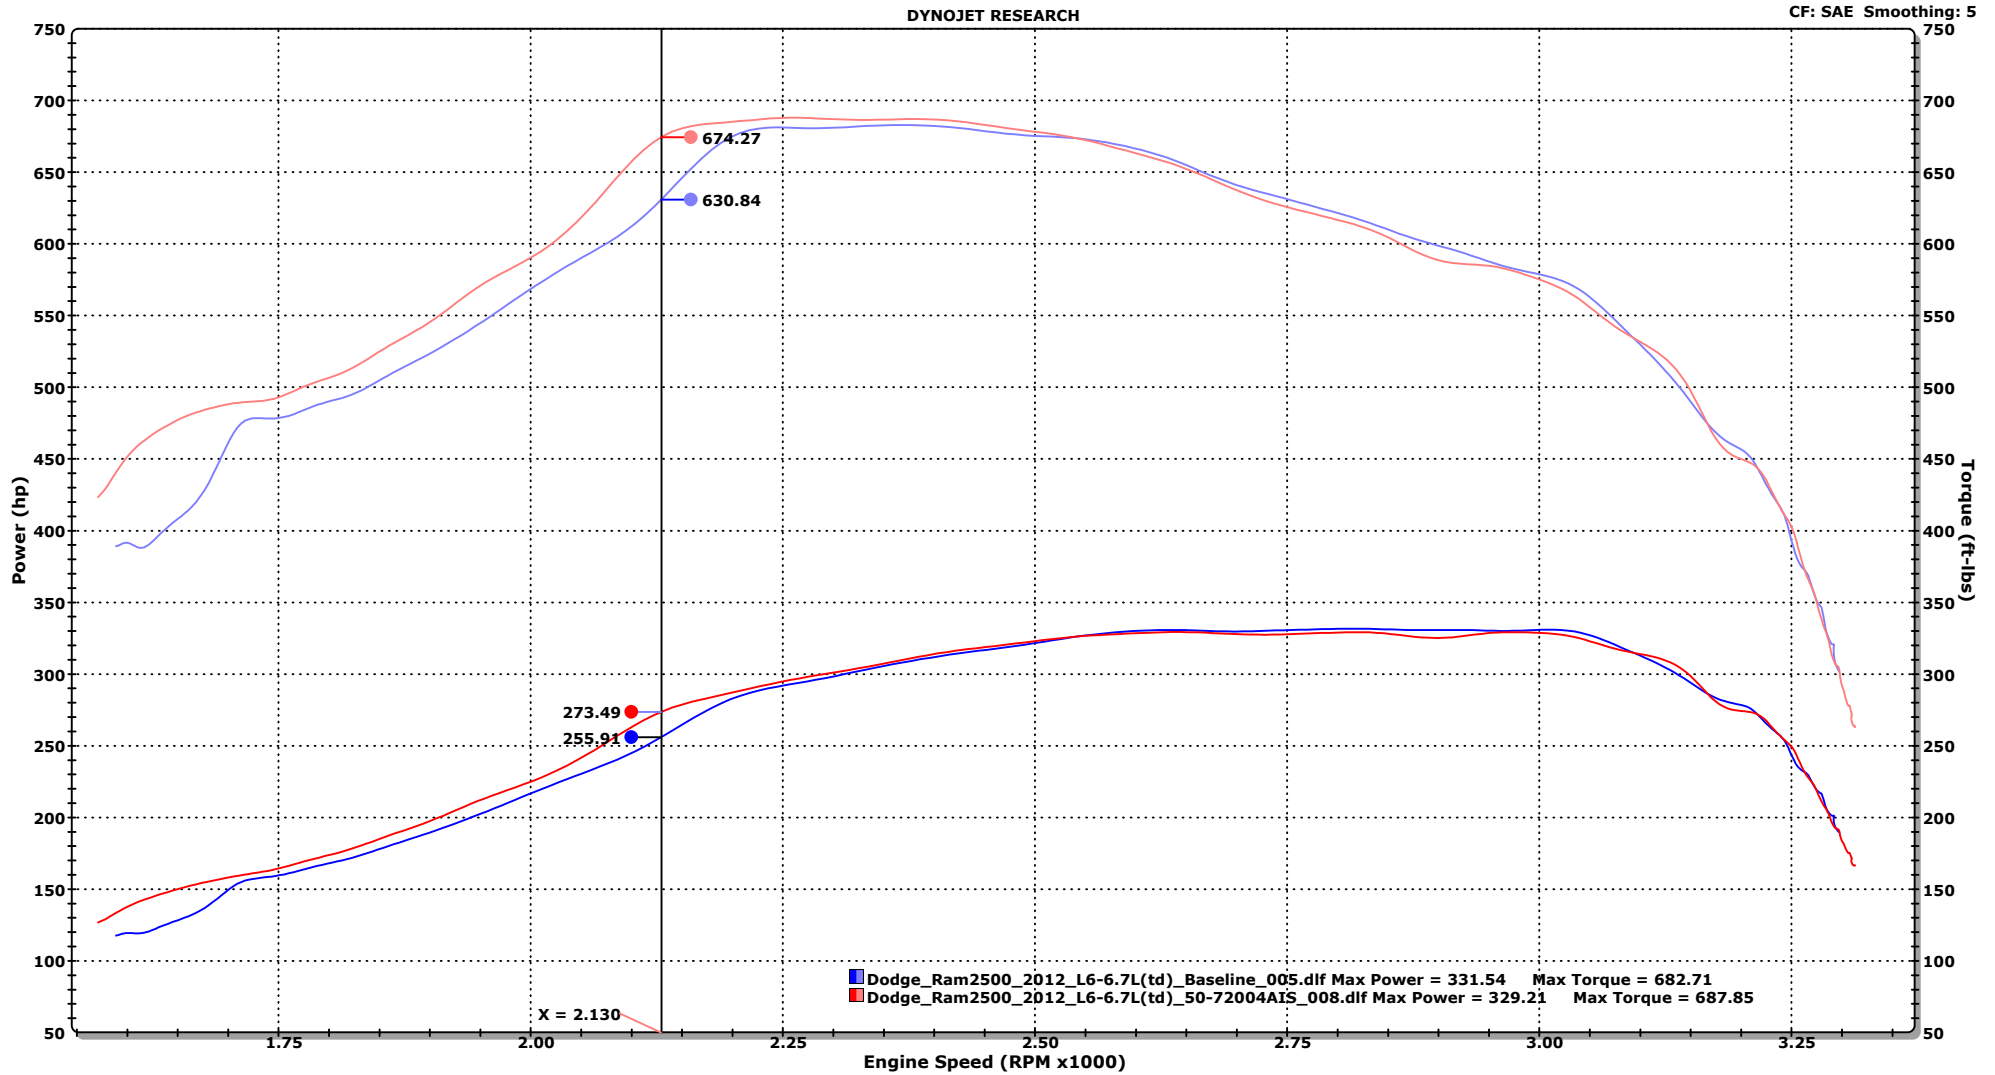

ENGINEERED ADRENALINE

■ Dodge_Ram2500_2012_L6-6.7L(td)_Baseline_005.dlf - 8/27/2013 11:17:41 AM Run Type: RO Run Conditions: 94.30 °F, 28.95 in-Hg, Humidity: 28%, SAE: 1.05
Baseline: OE AIS/ OE EXH
Max Power = 331.54 Max Torque = 682.71
40% Brake, 4th Gear 1550 rpm Start 40mph

■ Dodge_Ram2500_2012_L6-6.7L(td)_50-72004AIS_008.dlf - 8/28/2013 10:04:22 AM Run Type: RO Run Conditions: 91.89 °F, 28.96 in-Hg, Humidity: 27%, SAE: 1.04
50-72004 AIS / OE EXH
Max Power = 329.21 Max Torque = 687.85
40% Brake, 4th Gear 1550 rpm Start 40mph