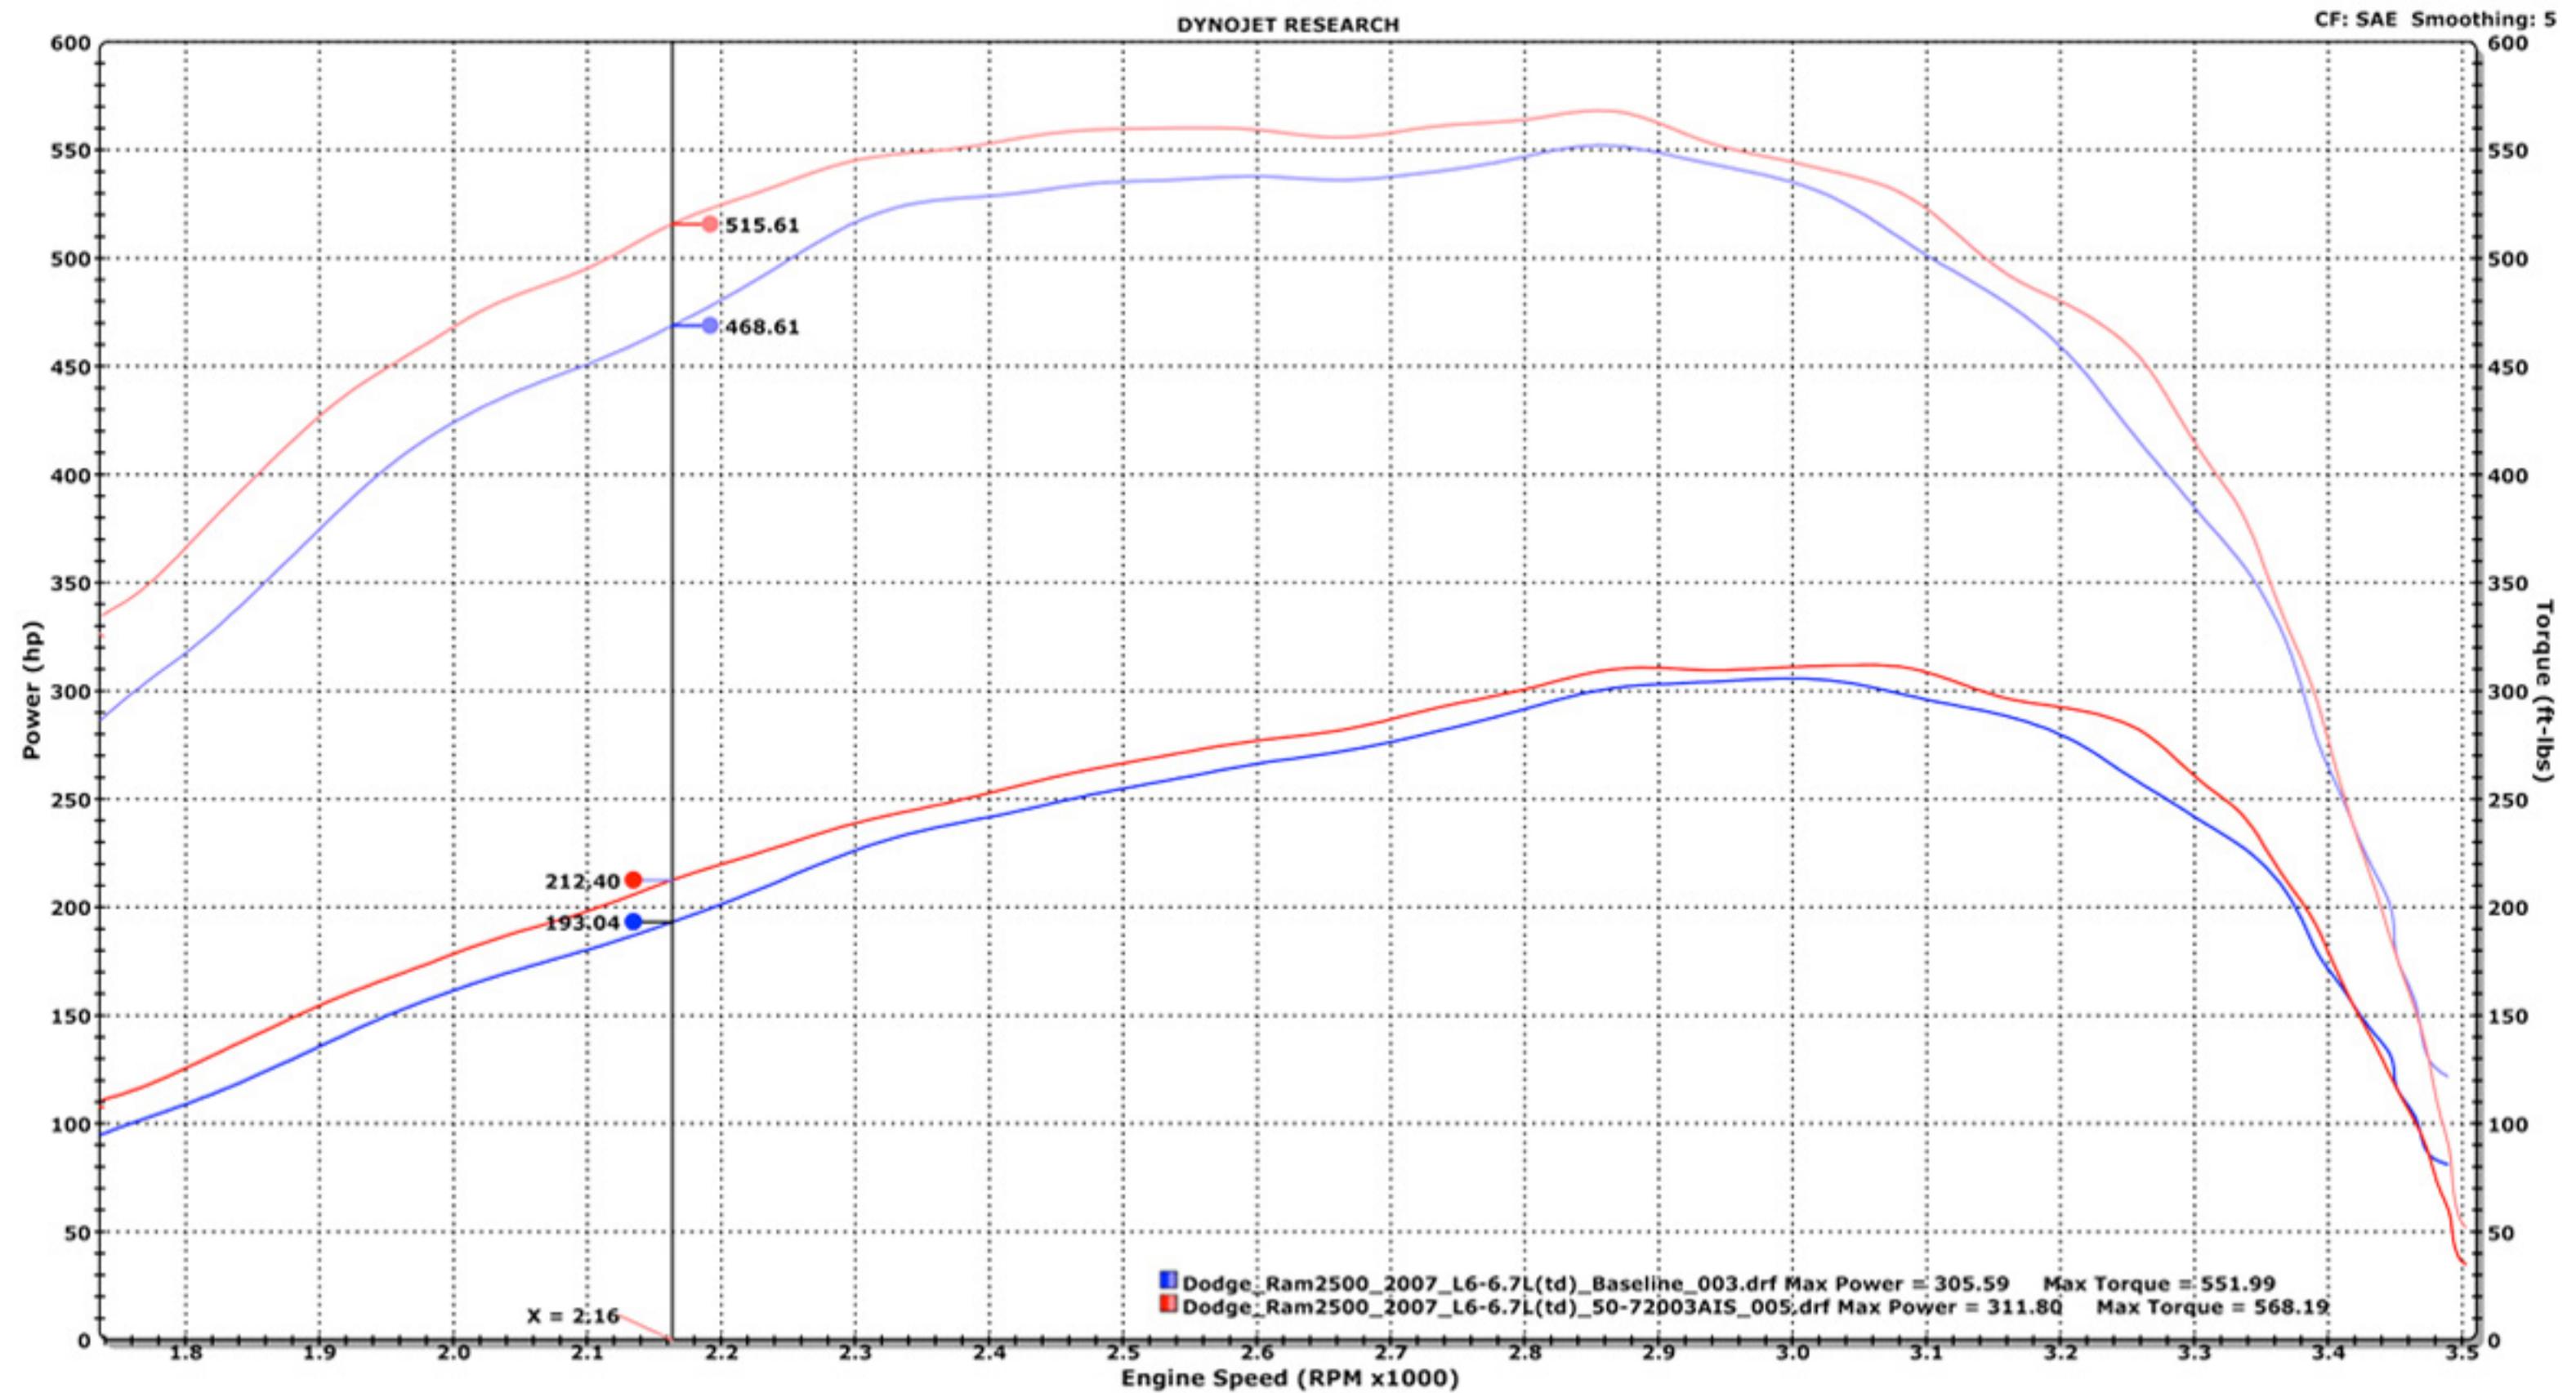

ENGINEERED ADRENALINE

■ Dodge_Ram2500_2007_L6-6.7L(td)_Baseline_003.drf - 9/11/2013 4:21:32 PM Run Type: RO Run Conditions: 87.83 °F, 29.01 in-Hg, Humidity: 33%, SAE: 1.04
OE AIS, aFe Cat Back Exh
Max Power = 305.59 Max Torque = 551.99
Lift Kit 35" Tires, 30% Brake, Start at 1500 rpm 4th gear

■ Dodge_Ram2500_2007_L6-6.7L(td)_50-72003AIS_005.drf - 9/12/2013 8:33:18 AM Run Type: RO Run Conditions: 74.92 °F, 28.99 in-Hg, Humidity: 53%, SAE: 1.03
aFe AIS 50-72003, aFe Cat Back Exh
Max Power = 311.80 Max Torque = 568.19
Lift Kit 35" Tires, 30% Brake, Start at 1500 rpm 4th gear