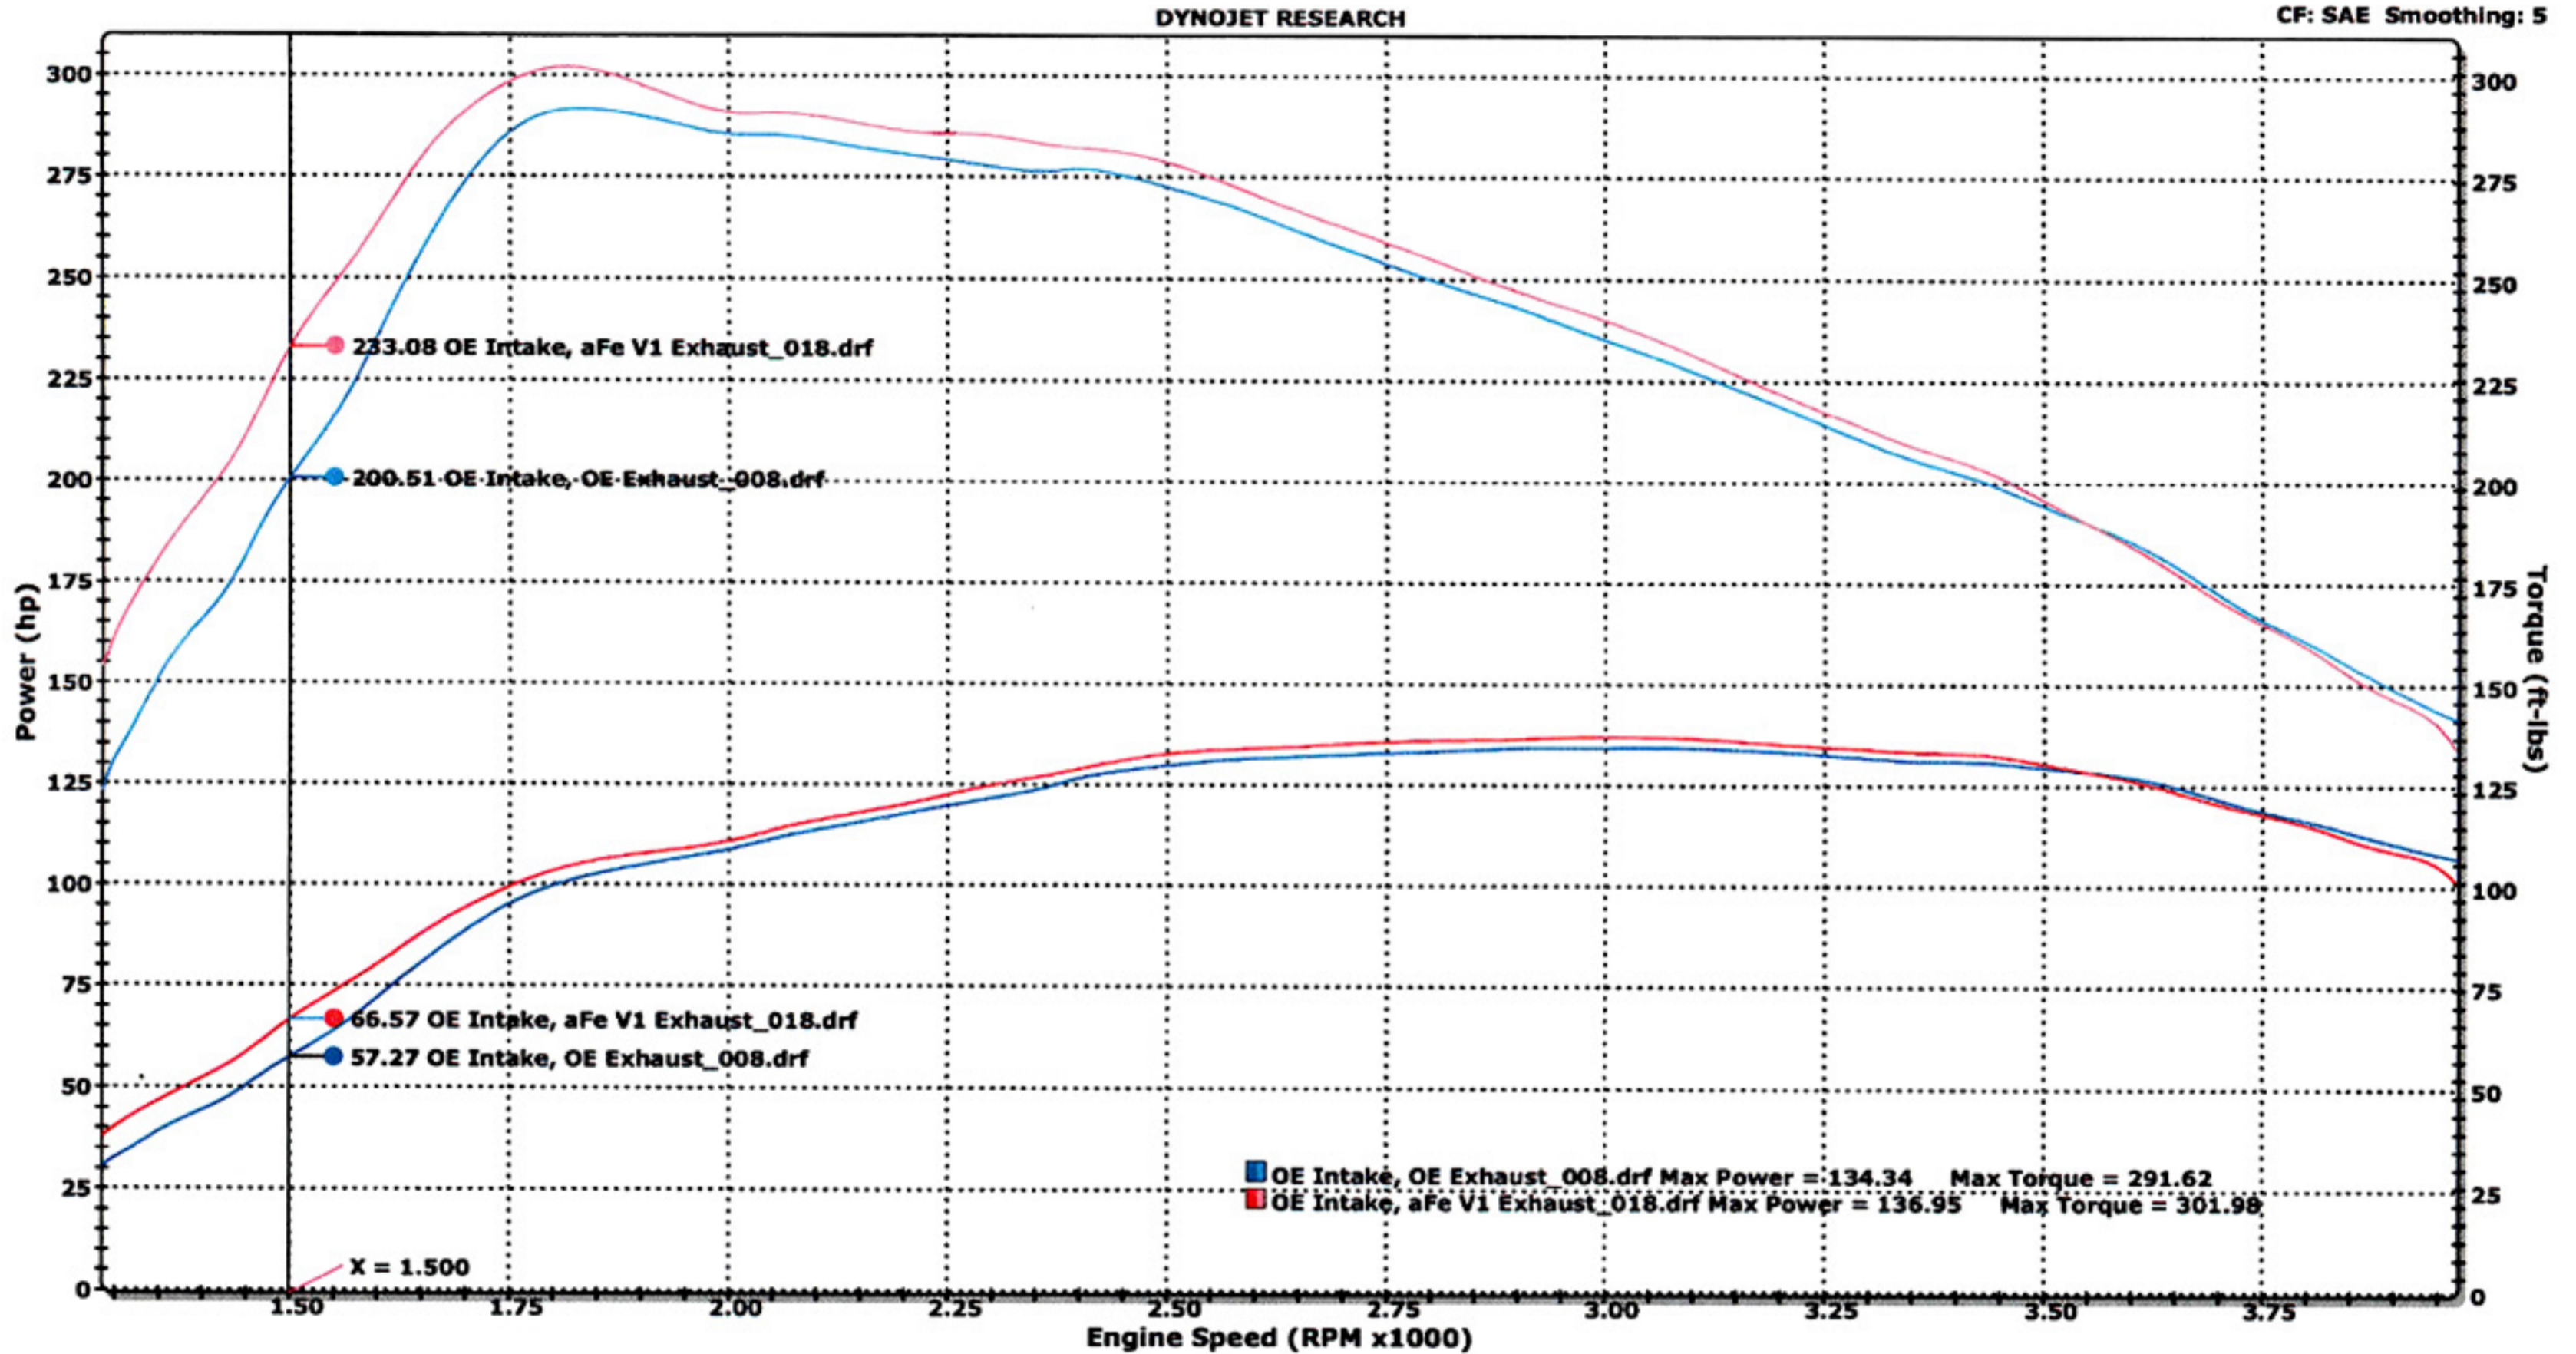

ENGINEERED ADRENALINE

OE Intake, OE Exhaust_008.drf - 8/20/2012 2:28:36 PM Run Type: RO Run Conditions: 98.21 °F, 29.25 in-Hg, Humidity: 33%, SAE: 1.05
Baseline
Max Power = 134.34 Max Torque = 291.62
3rd Gear

OE Intake, aFe V1 Exhaust_018.drf - 8/20/2012 10:17:48 AM Run Type: RO Run Conditions: 90.45 °F, 29.31 in-Hg, Humidity: 36%, SAE: 1.03
aFe Exhaust
Max Power = 136.95 Max Torque = 301.98
3rd Gear