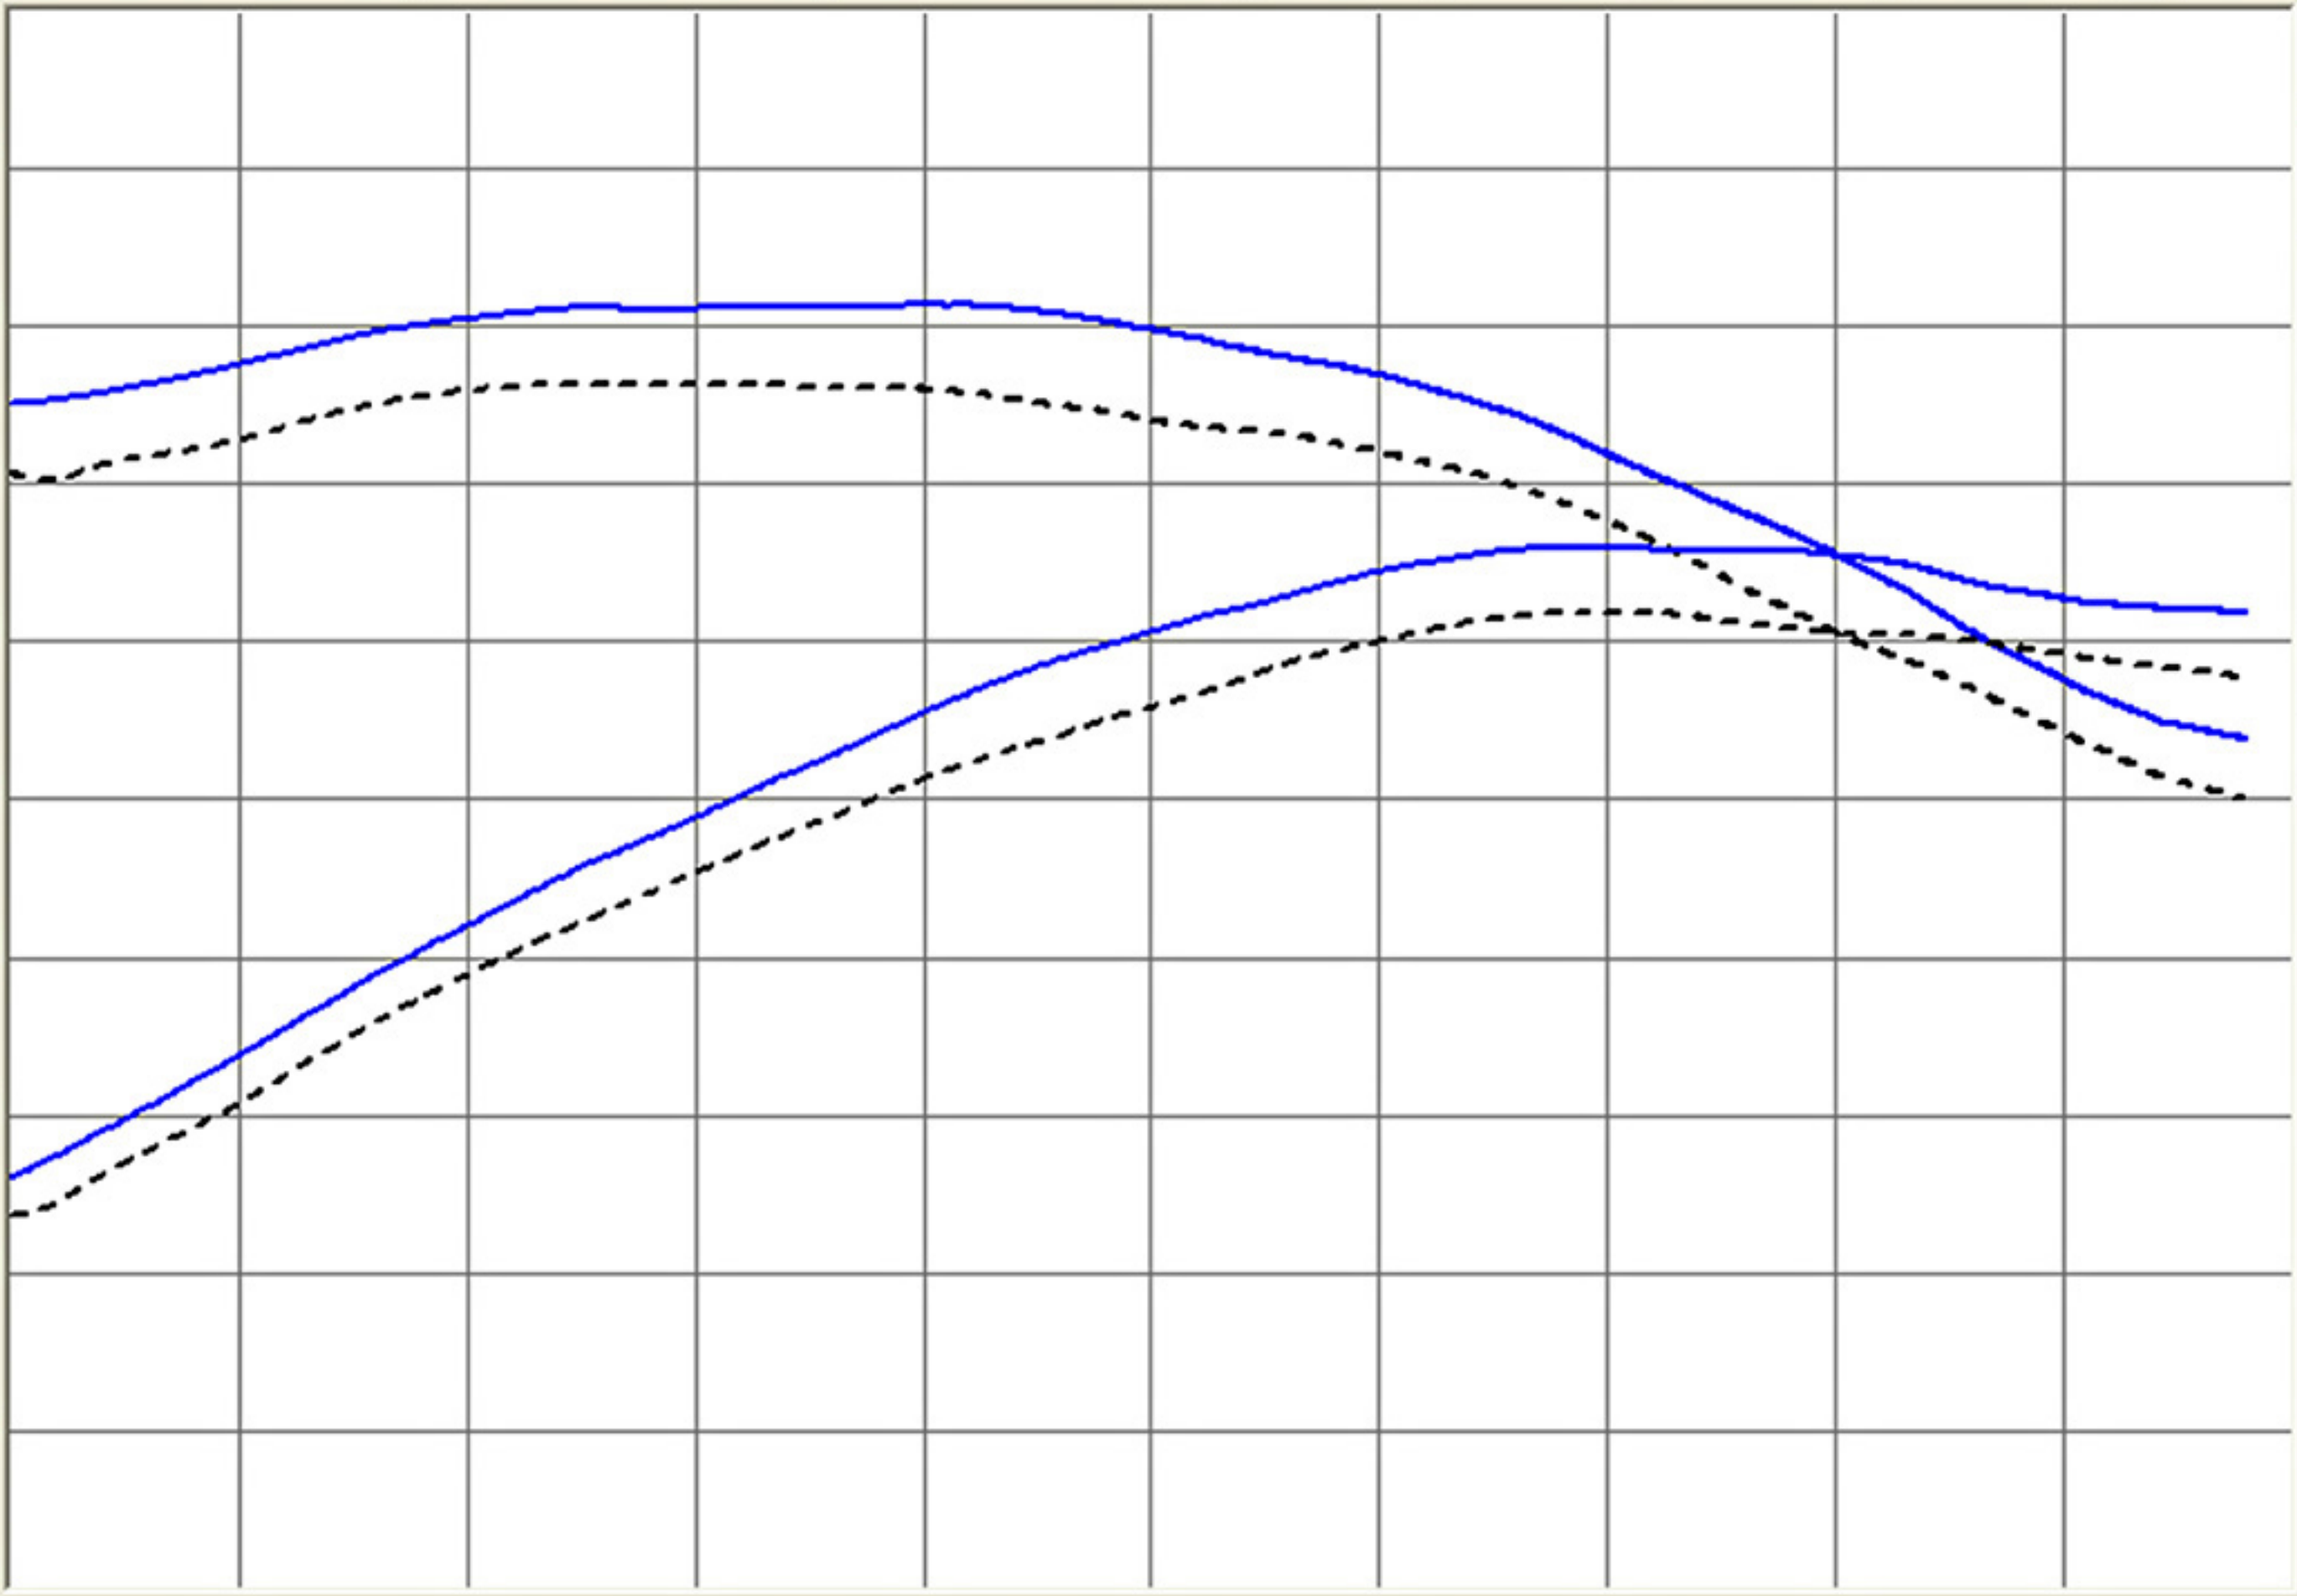

Eng Torq Eng Pow

350
325
300
275
250
225
200
175
150
125
100

Eng Torque T W
Eng Power T WC

Engine Speed (R

Run #1	8m40087 (Fisher, Mat	run 5, AFE exhaust, OE int, 40>85 mph, 2nd gear, tow off.
Run #2	8m40087 (Fisher, Mat	run 4, OE exhaust, OE int, 40>85 mph, 2nd gear, tow off.
Run #3		