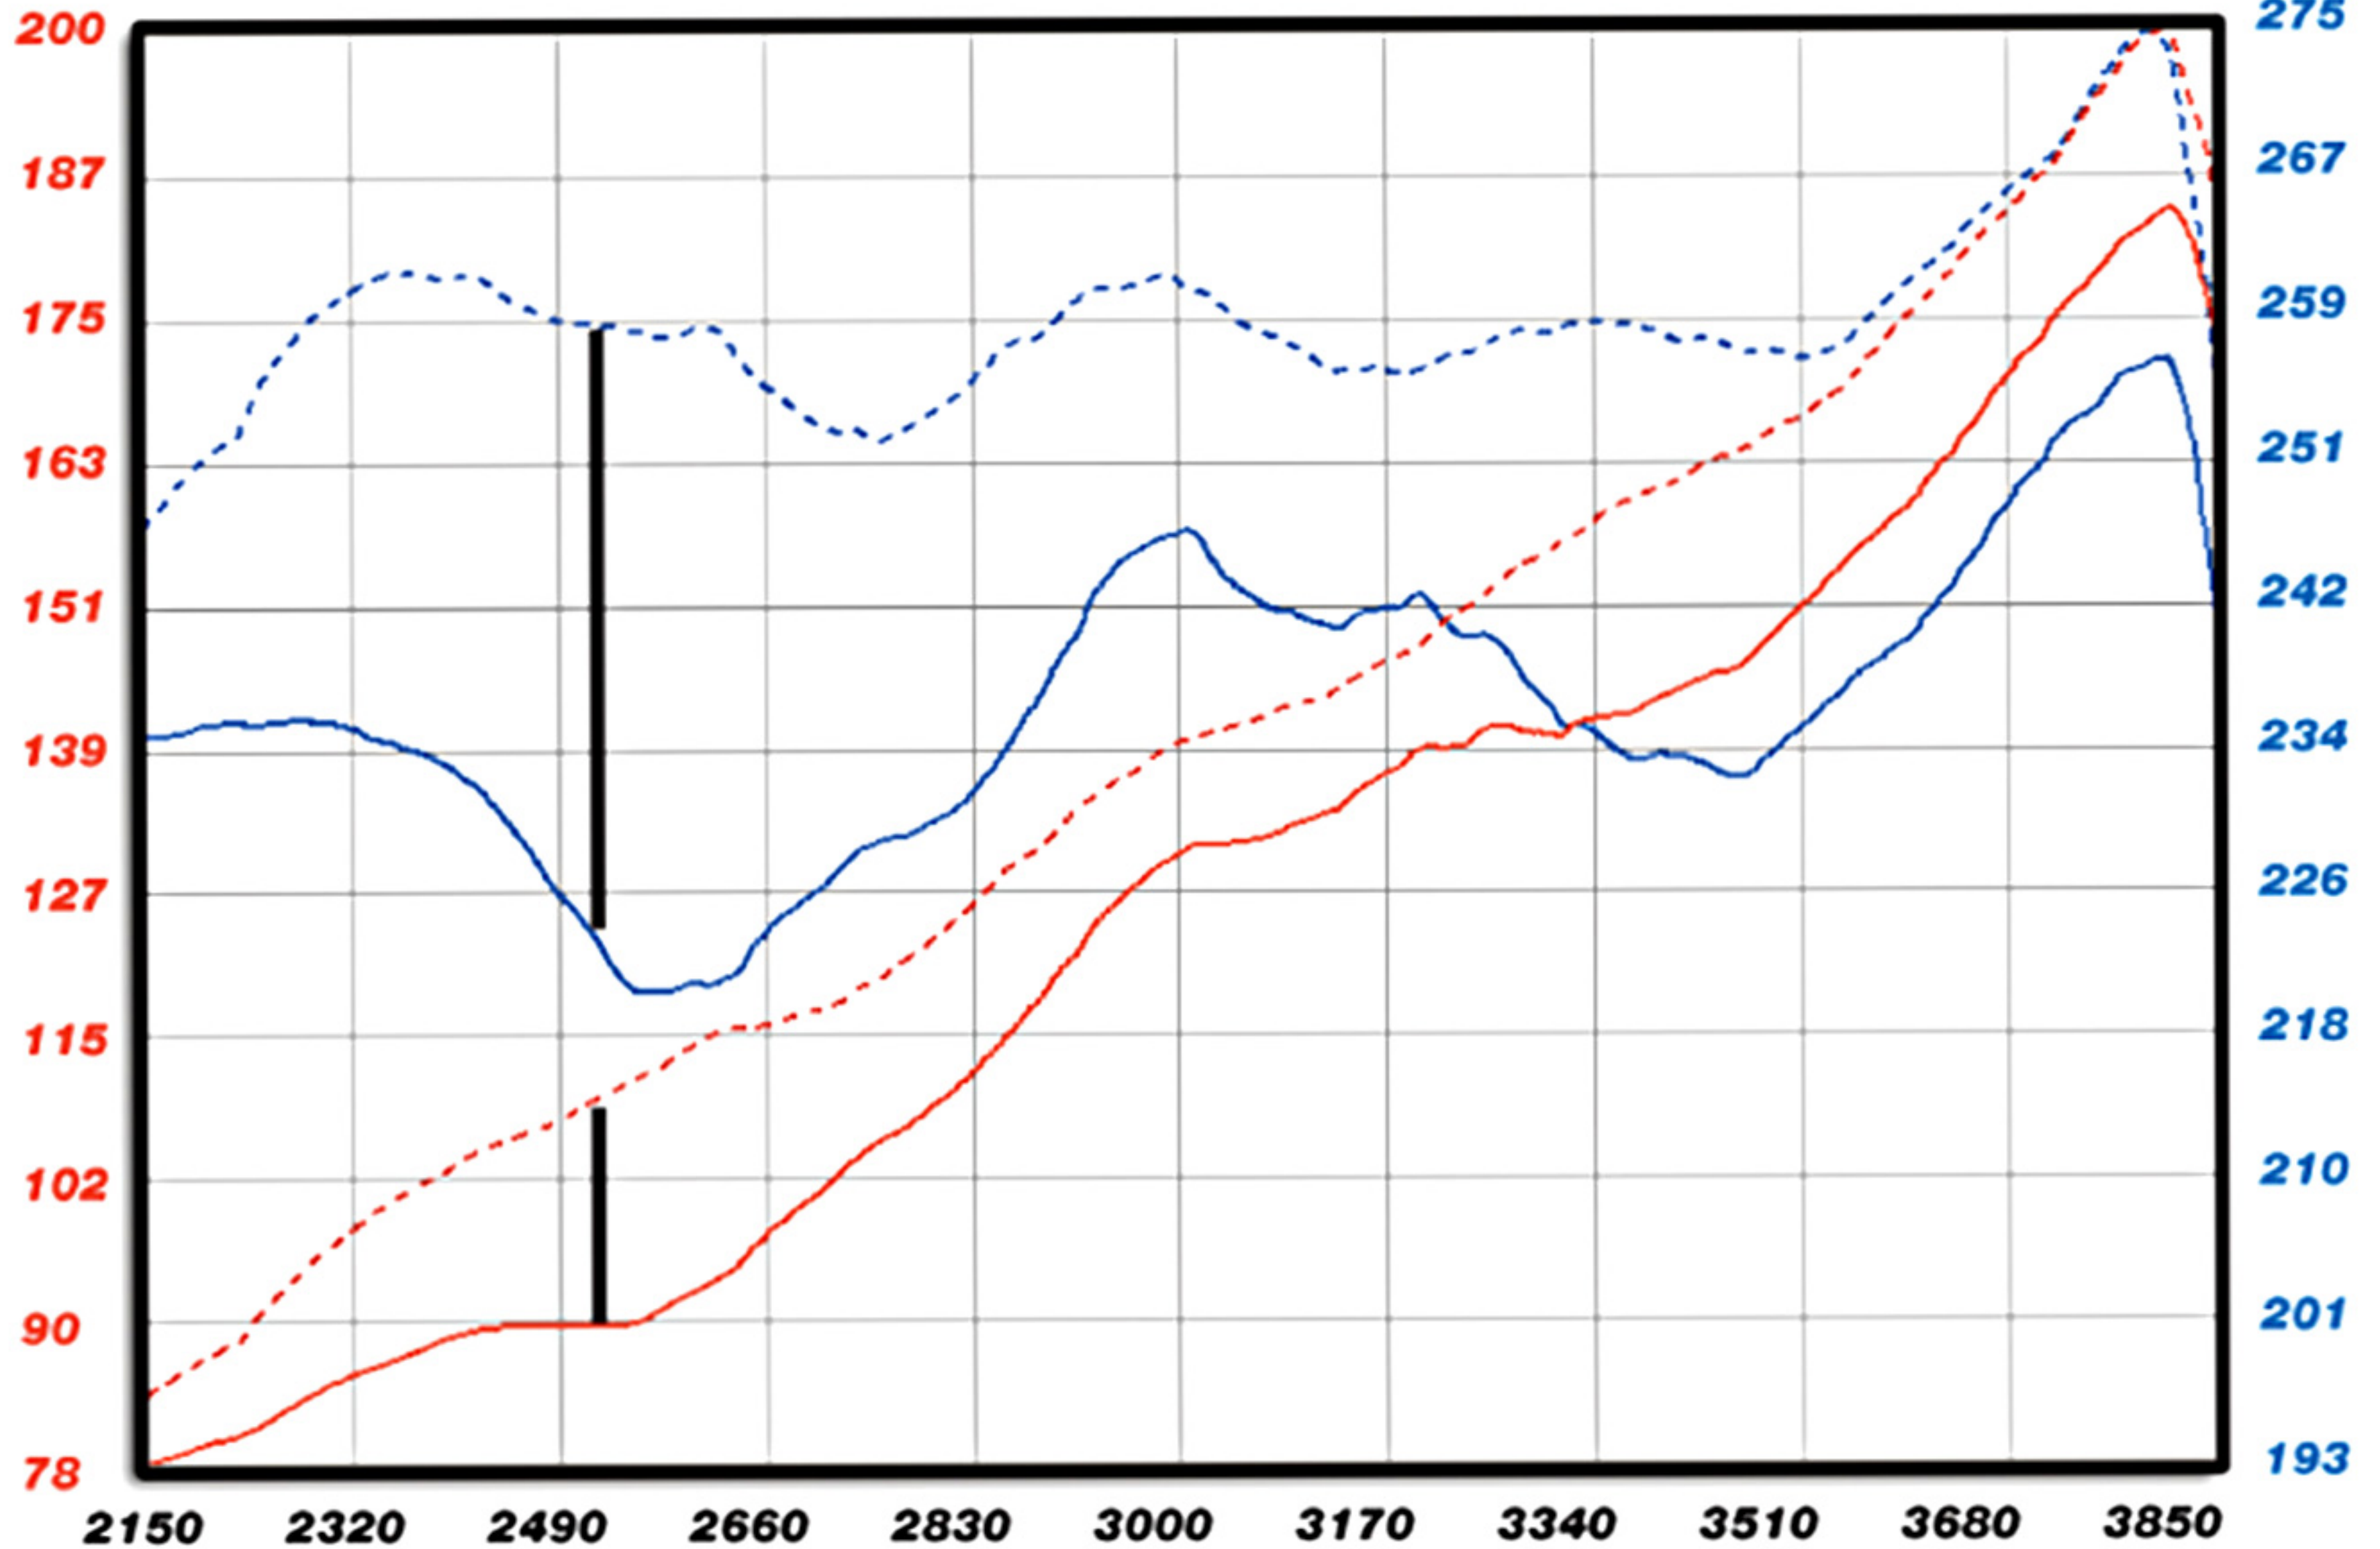

ENG POWER

ENG TORQUE

Shop for quality aFe products on our website.

Choose reliable exhaust systems offered on our website.